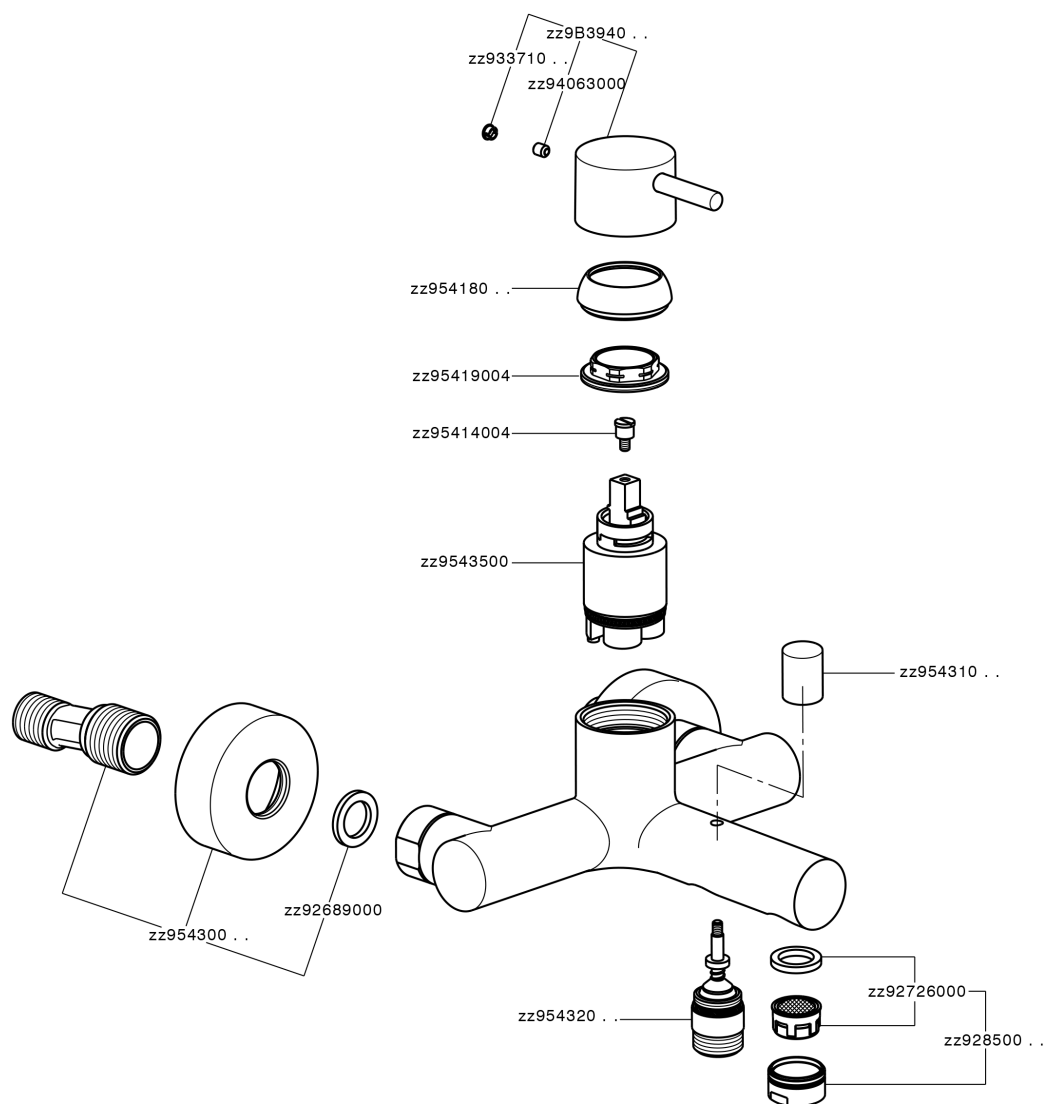

Single lever bath mixer SLIM_SM000130

SM000130

<https://en.cisal.it/single-lever-bath-mixer-slim-sm000130>

2026-06-14