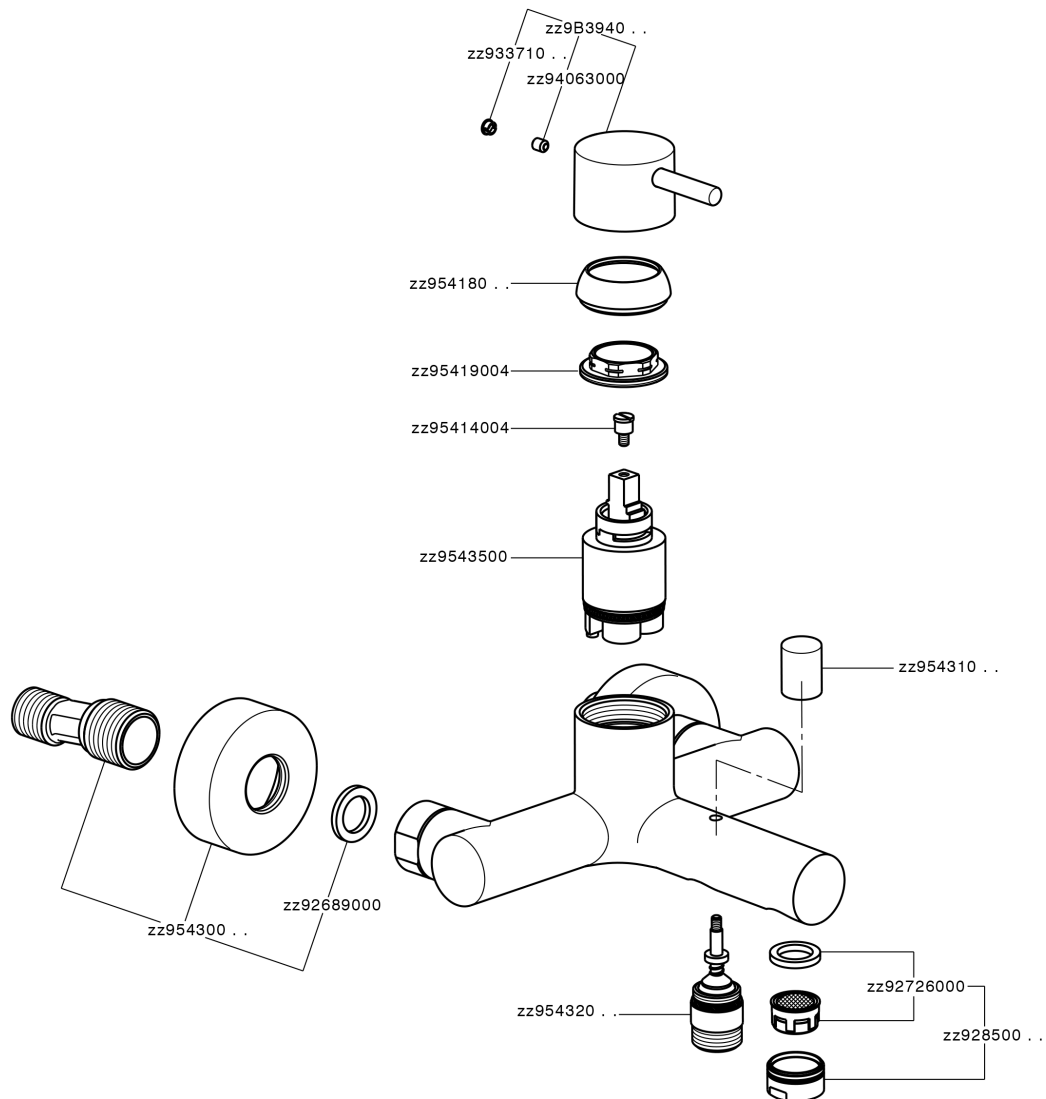

Single lever bath mixer SLIM_SM000130

SM000130

<https://en.cisal.it/single-lever-bath-mixer-slim-sm000130>

2026-05-17