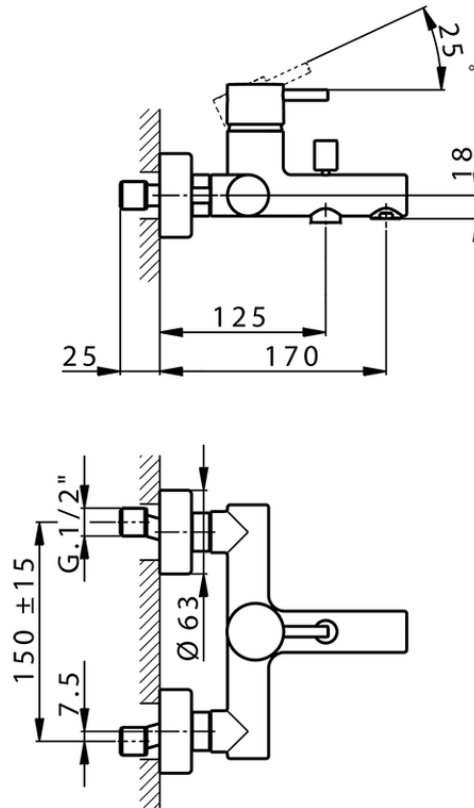

## Single lever bath mixer SLIM\_SM000130

SM000130

<https://en.cisal.it/single-lever-bath-mixer-slim-sm000130>

2026-04-06