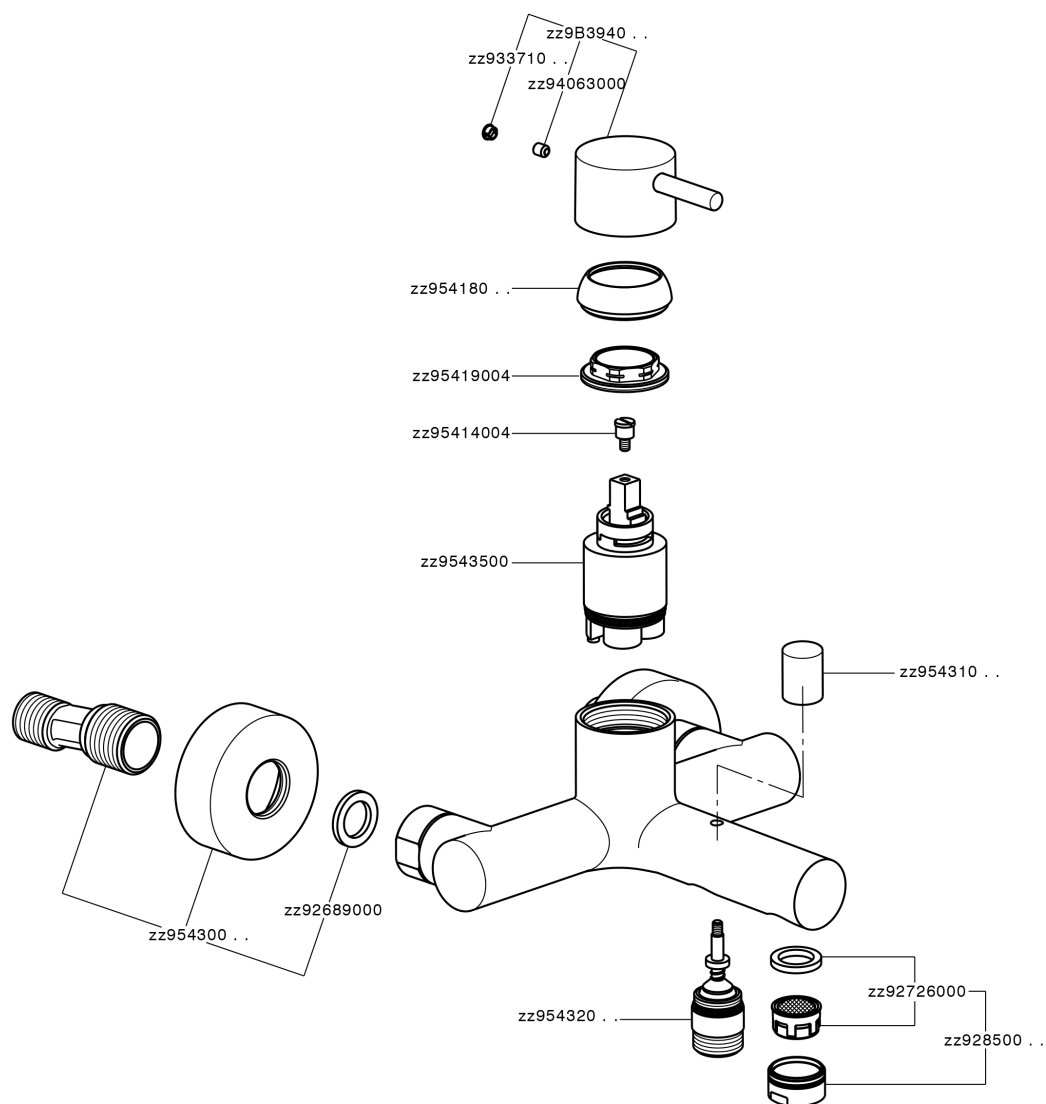

Single lever bath mixer SLIM_SM000130

MODEL **SM000130**

Single lever bath mixer, without shower set, 1/2" M flexible connection

AVAILABLE FINISHINGS

-  **21** 21 Chrome
-  **2B** 2B Polished Nickel
-  **40** 40 Matt Black
-  **4Q** 4Q Matt White

CHARACTERISTICS

Cartridge Spare Parts **ZZ95435000**

35 mm Cartridge

EcoStop

EcoStop feature limits water flow to approximately 50% of maximum output with one point of resistance on setting. Push slightly past the middle stop only when full water output is required. This will save water up to 50%.

Single lever bath mixer SLIM_SM000130

SM000130

<https://en.cisal.it/single-lever-bath-mixer-slim-sm000130>

2026-06-10