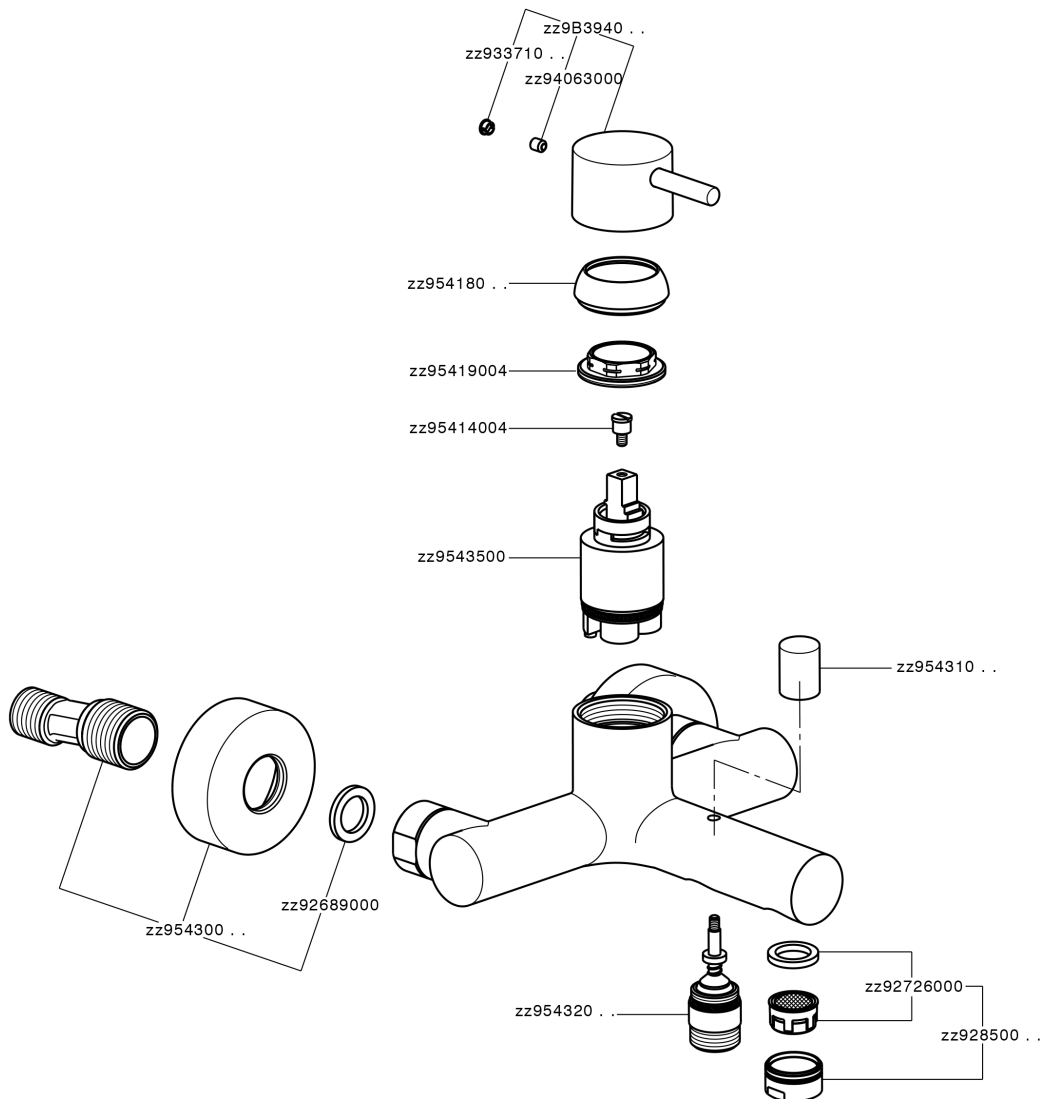

Single lever bath mixer SLIM_SM000130

MODEL **SM000130**

Single lever bath mixer, without shower set, 1/2" M flexible connection

AVAILABLE FINISHINGS

-  **21** 21 Chrome
-  **2B** 2B Polished Nickel
-  **40** 40 Matt Black
-  **4Q** 4Q Matt White

CHARACTERISTICS

Cartridge Spare Parts **ZZ95435000**

35 mm Cartridge

EcoStop

EcoStop feature limits water flow to approximately 50% of maximum output with one point of resistance on setting. Push slightly past the middle stop only when full water output is required. This will save water up to 50%.

Single lever bath mixer SLIM_SM000130

SM000130

<https://en.cisal.it/single-lever-bath-mixer-slim-sm000130>

2026-07-03