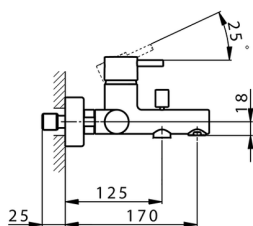

Single lever bath mixer SLIM_SM000130

MODEL **SM000130**

Single lever bath mixer, without shower set, 1/2" M flexible connection

AVAILABLE FINISHINGS

-  **21** 21 Chrome
-  **2B** 2B Polished Nickel
-  **40** 40 Matt Black
-  **4Q** 4Q Matt White

CHARACTERISTICS

Cartridge Spare Parts **ZZ95435000**

35 mm Cartridge

EcoStop

EcoStop feature limits water flow to approximately 50% of maximum output with one point of resistance on setting. Push slightly past the middle stop only when full water output is required. This will save water up to 50%.