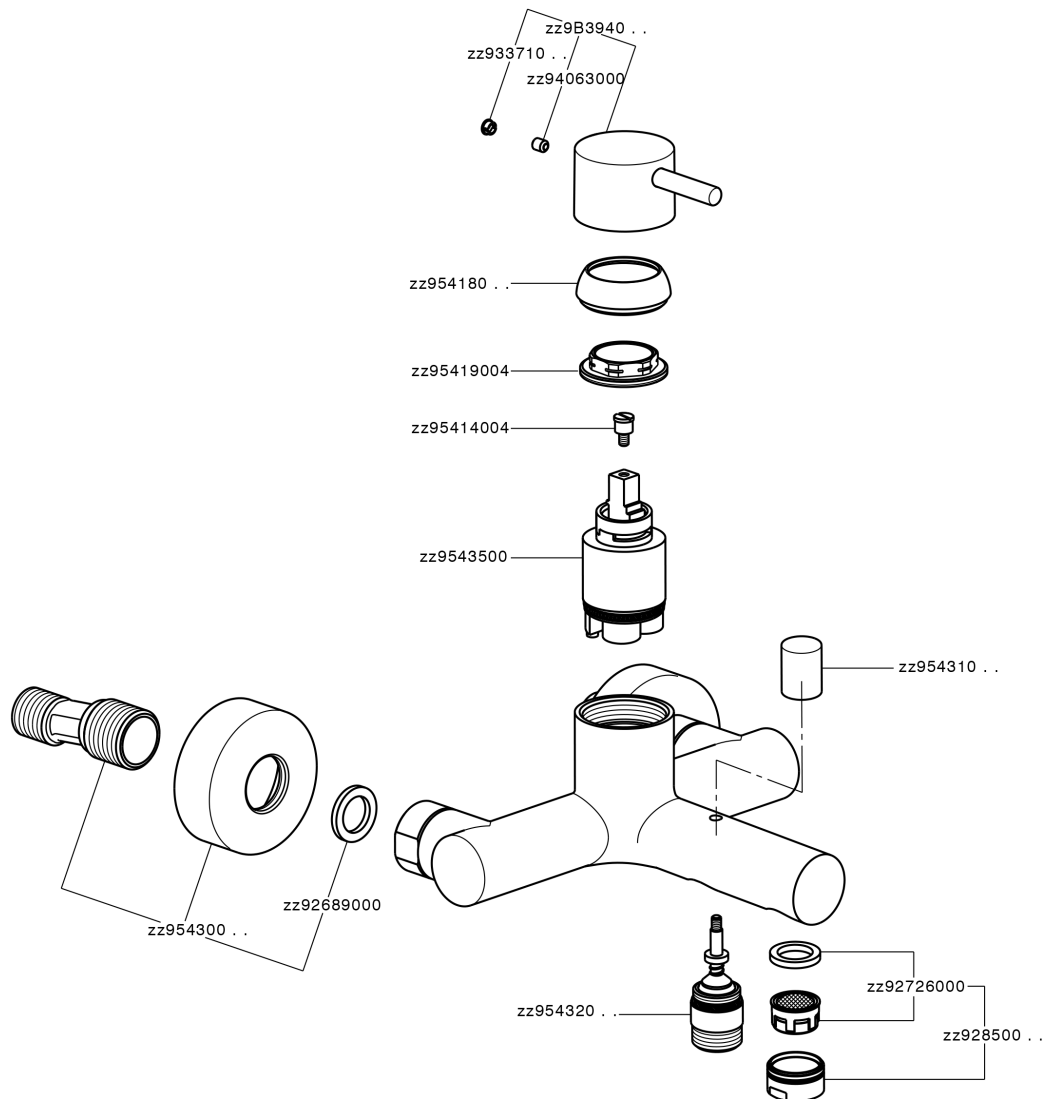

Single lever bath mixer SLIM_SM000130

MODEL **SM000130**

Single lever bath mixer, without shower set, 1/2" M flexible connection

AVAILABLE FINISHINGS

-  **21** 21 Chrome
-  **2B** 2B Polished Nickel
-  **40** 40 Matt Black
-  **4Q** 4Q Matt White

CHARACTERISTICS

Cartridge Spare Parts **ZZ95435000**

35 mm Cartridge

EcoStop

EcoStop feature limits water flow to approximately 50% of maximum output with one point of resistance on setting. Push slightly past the middle stop only when full water output is required. This will save water up to 50%.

Single lever bath mixer SLIM_SM000130

SM000130

<https://en.cisal.it/single-lever-bath-mixer-slim-sm000130>

2026-04-08