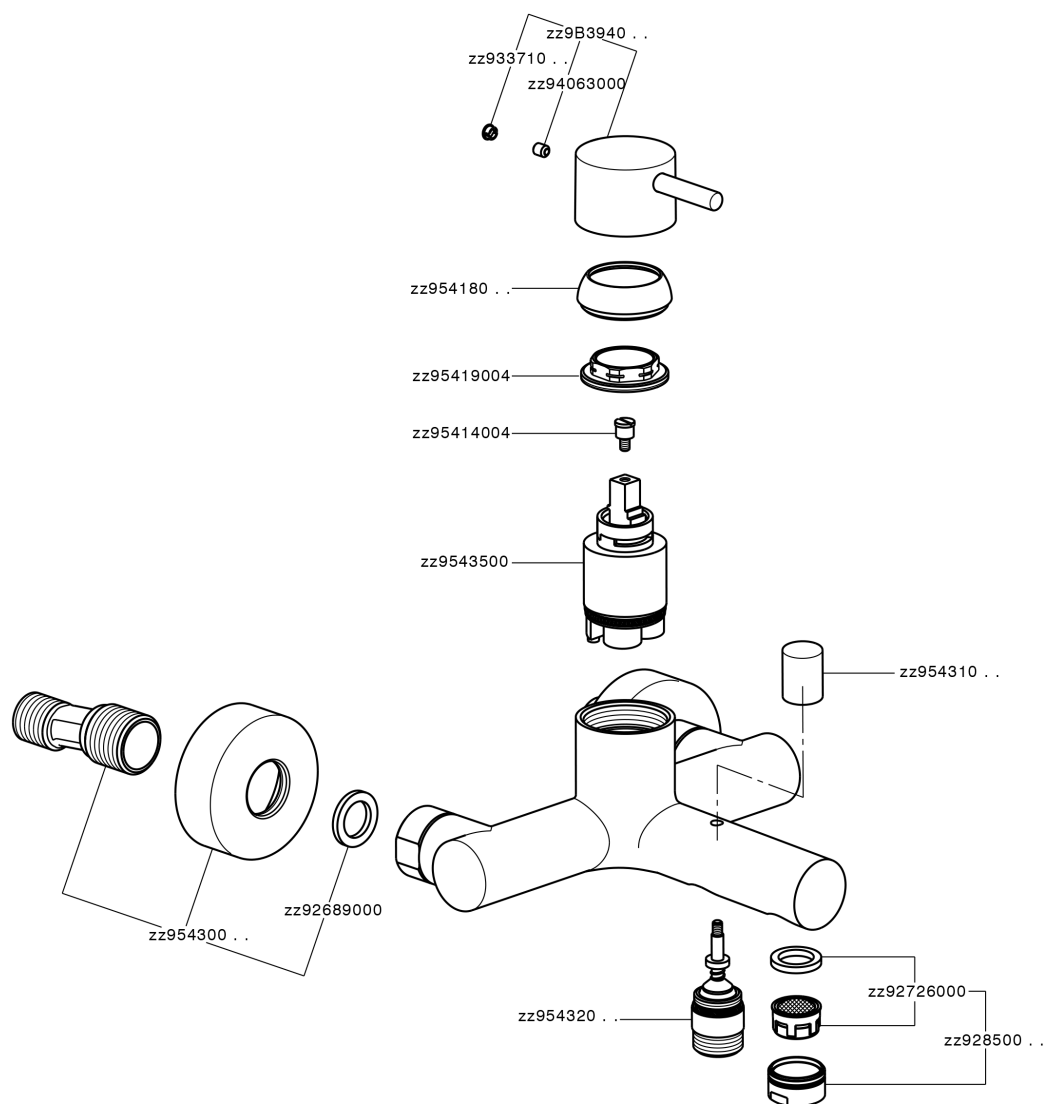

Single lever bath mixer SLIM_SM000130

SM000130

<https://en.cisal.it/single-lever-bath-mixer-slim-sm000130>

2026-04-06