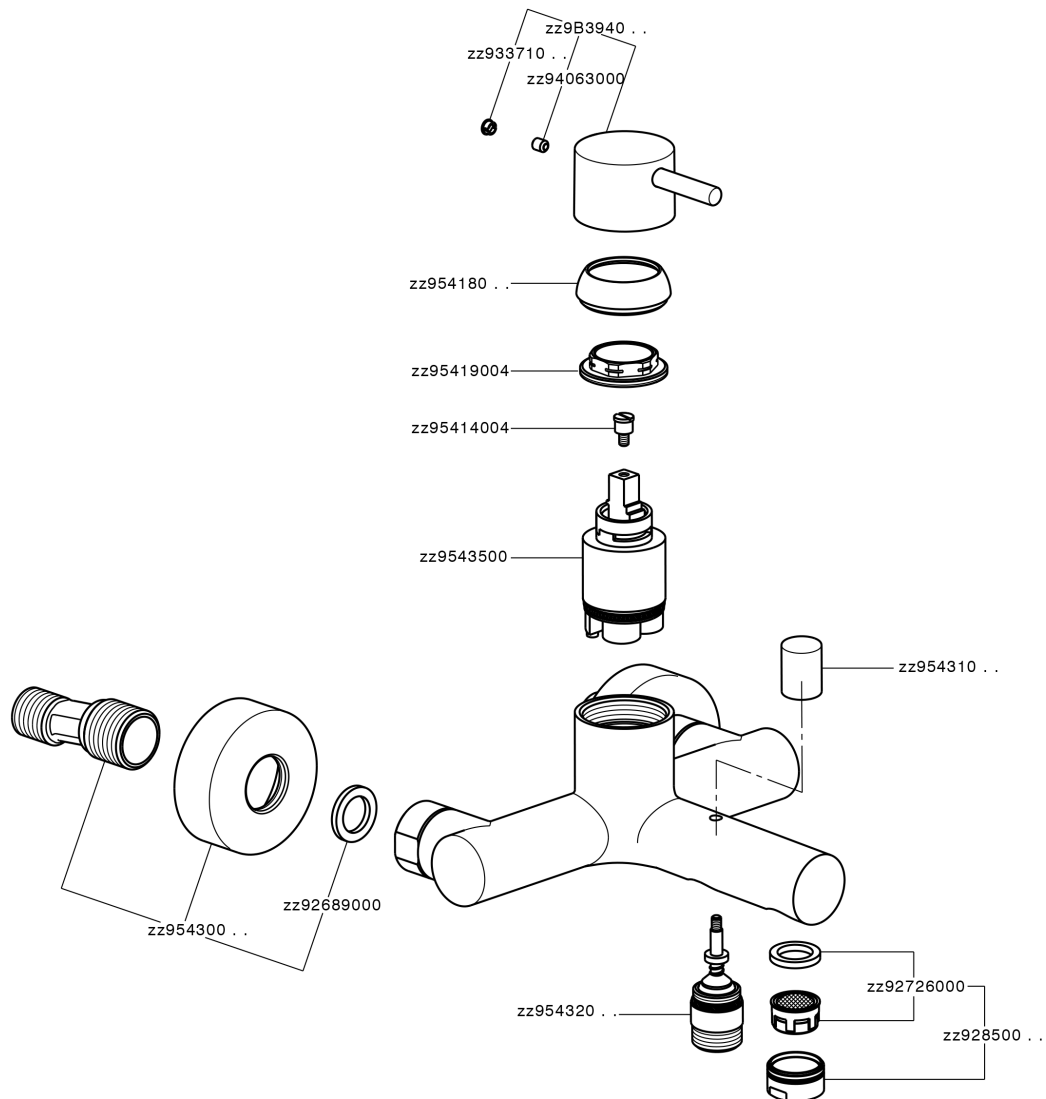

Single lever bath mixer SLIM_SM000130

SM000130

<https://en.cisal.it/single-lever-bath-mixer-slim-sm000130>

2026-04-26