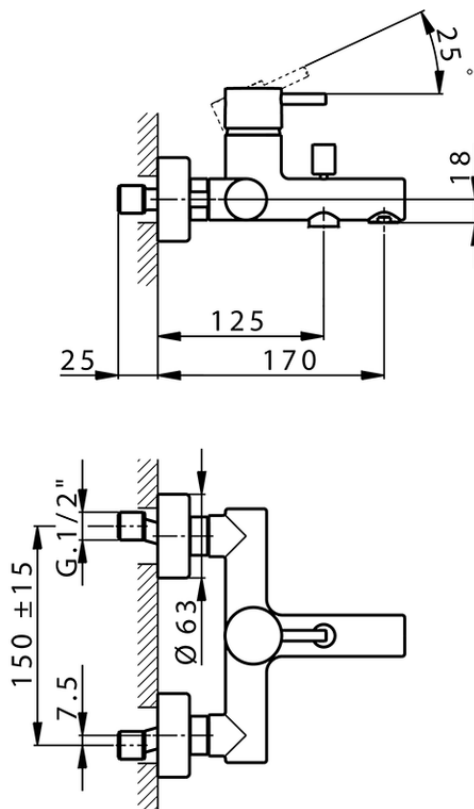

Single lever bath mixer SLIM_SM000130

SM000130

<https://en.cisal.it/single-lever-bath-mixer-slim-sm000130>

2026-05-17