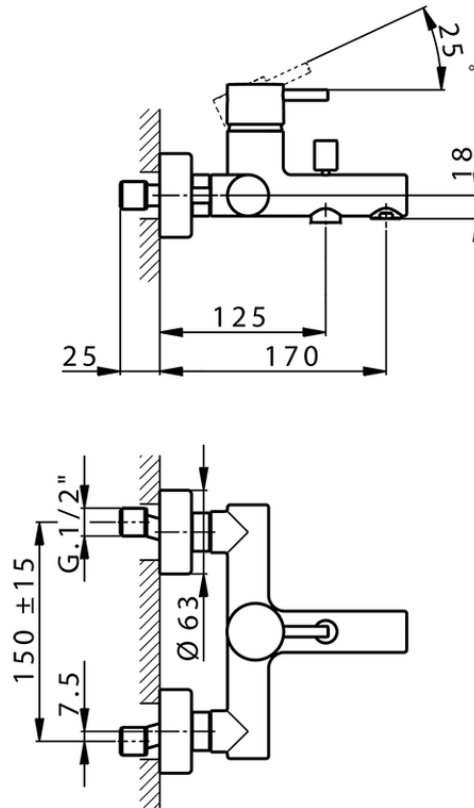

## Single lever bath mixer SLIM\_SM000130

SM000130

<https://en.cisal.it/single-lever-bath-mixer-slim-sm000130>

2026-06-13