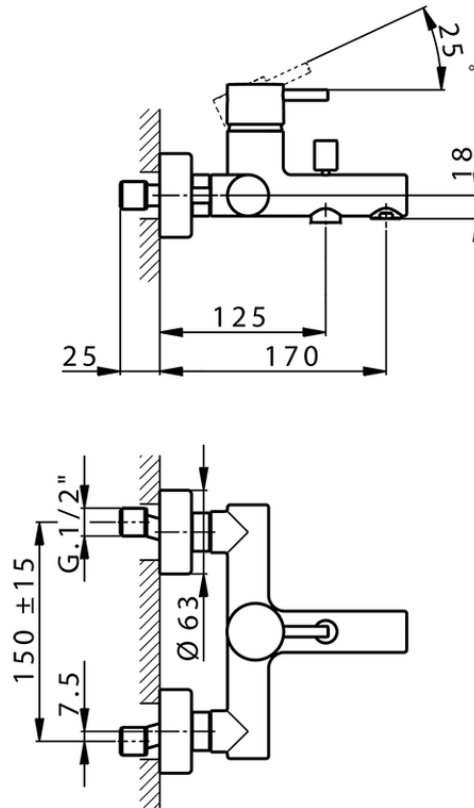

Single lever bath mixer SLIM_SM000130

SM000130

<https://en.cisal.it/single-lever-bath-mixer-slim-sm000130>

2026-04-06