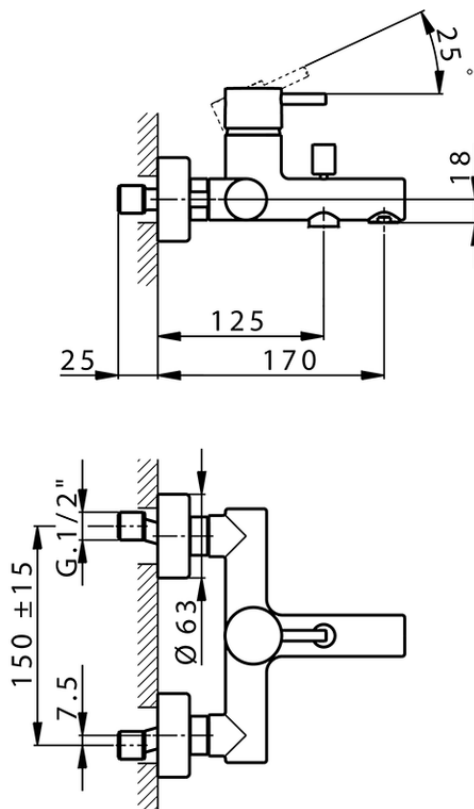

Single lever bath mixer SLIM_SM000130

SM000130

<https://en.cisal.it/single-lever-bath-mixer-slim-sm000130>

2026-07-03