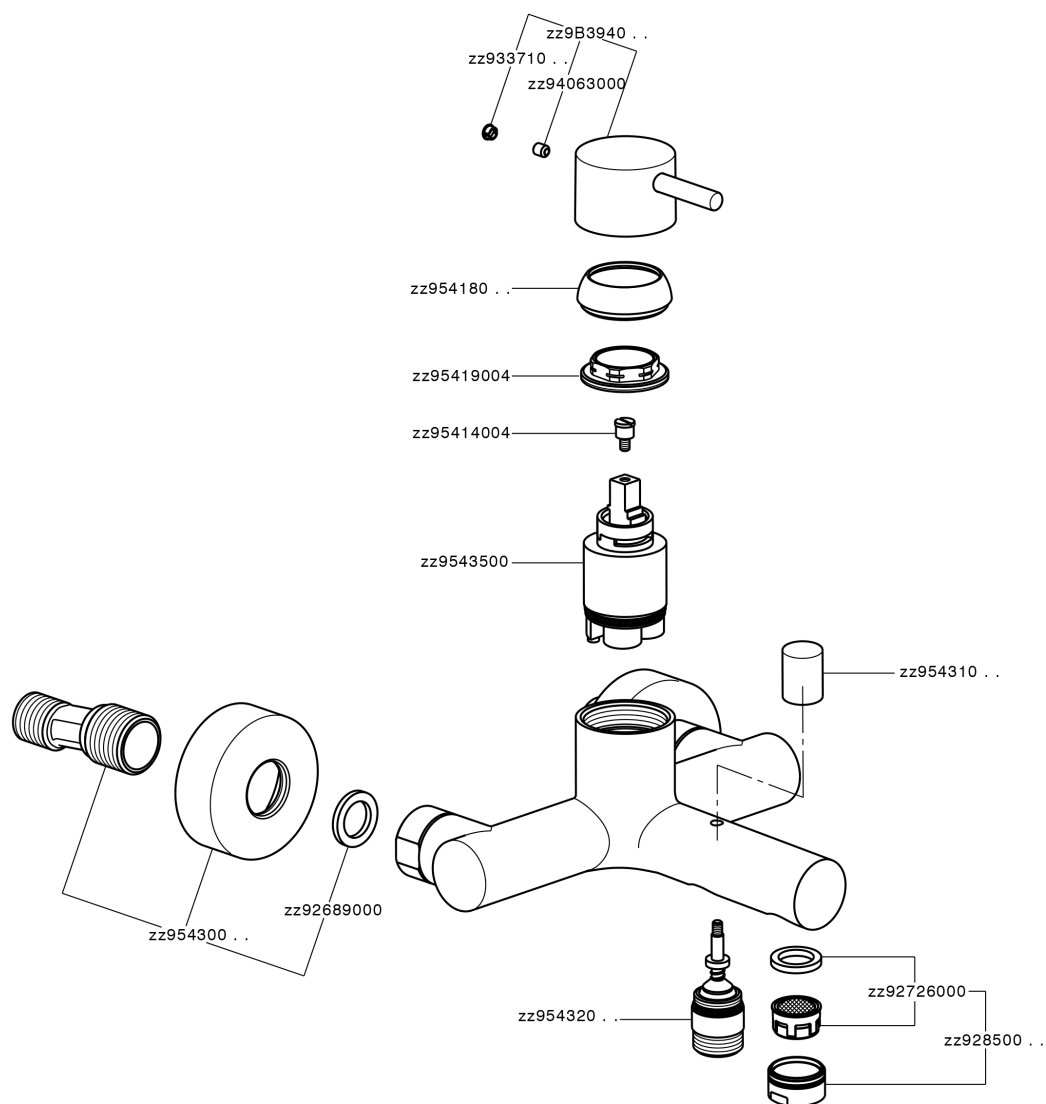

Single lever bath mixer SLIM_SM000130

MODEL **SM000130**

Single lever bath mixer, without shower set, 1/2" M flexible connection

AVAILABLE FINISHINGS

-  **21** 21 Chrome
-  **2B** 2B Polished Nickel
-  **40** 40 Matt Black
-  **4Q** 4Q Matt White

CHARACTERISTICS

Cartridge Spare Parts **ZZ95435000**

35 mm Cartridge

EcoStop

EcoStop feature limits water flow to approximately 50% of maximum output with one point of resistance on setting. Push slightly past the middle stop only when full water output is required. This will save water up to 50%.

Single lever bath mixer SLIM_SM000130

SM000130

<https://en.cisal.it/single-lever-bath-mixer-slim-sm000130>

2026-04-27