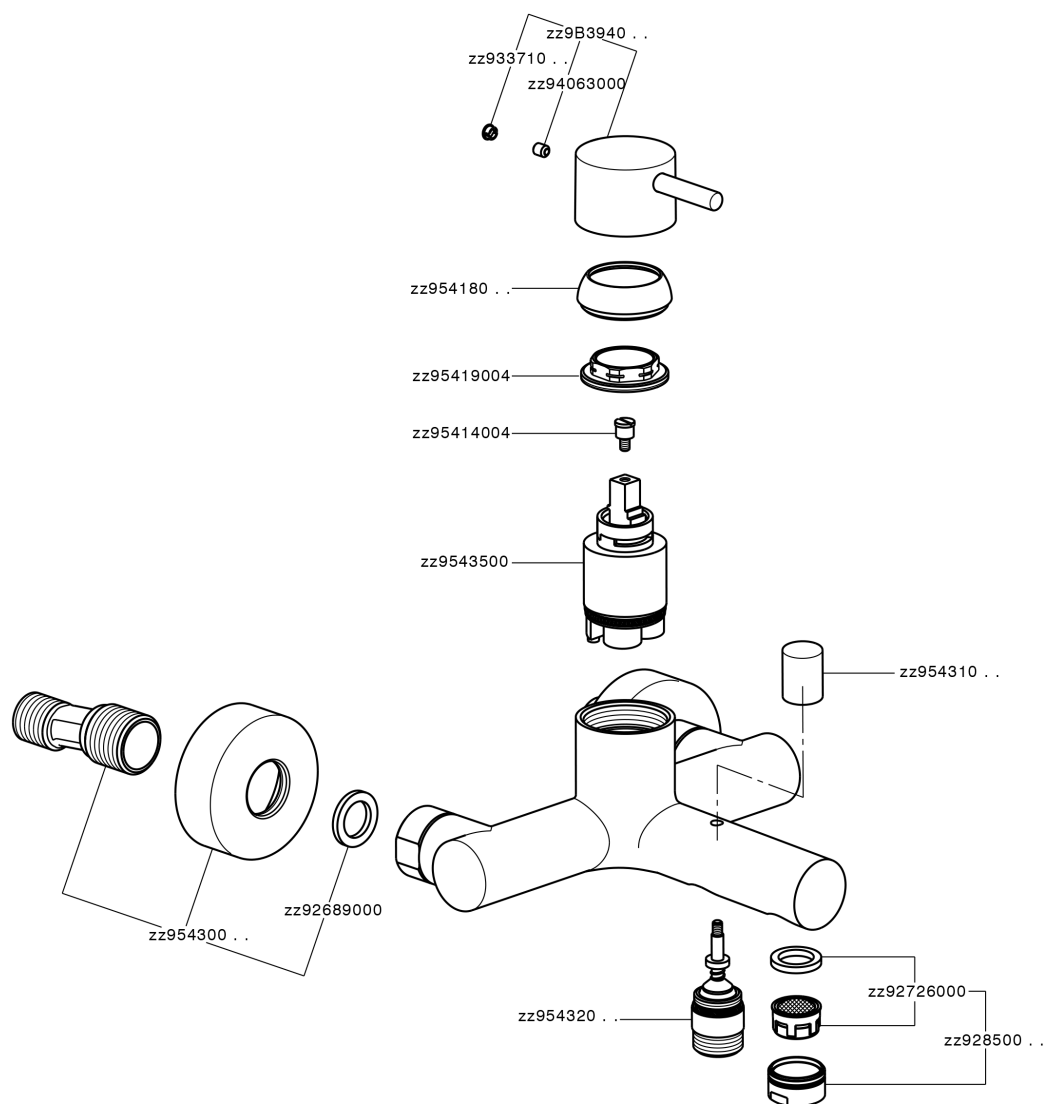

Single lever bath mixer SLIM_SM000130

SM000130

<https://en.cisal.it/single-lever-bath-mixer-slim-sm000130>

2026-05-17