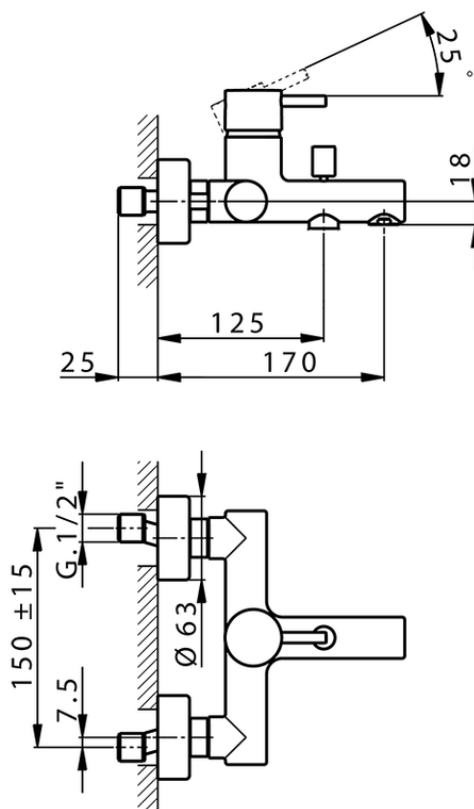

## Single lever bath mixer SLIM\_SM000130

SM000130

<https://en.cisal.it/single-lever-bath-mixer-slim-sm000130>

2026-06-14