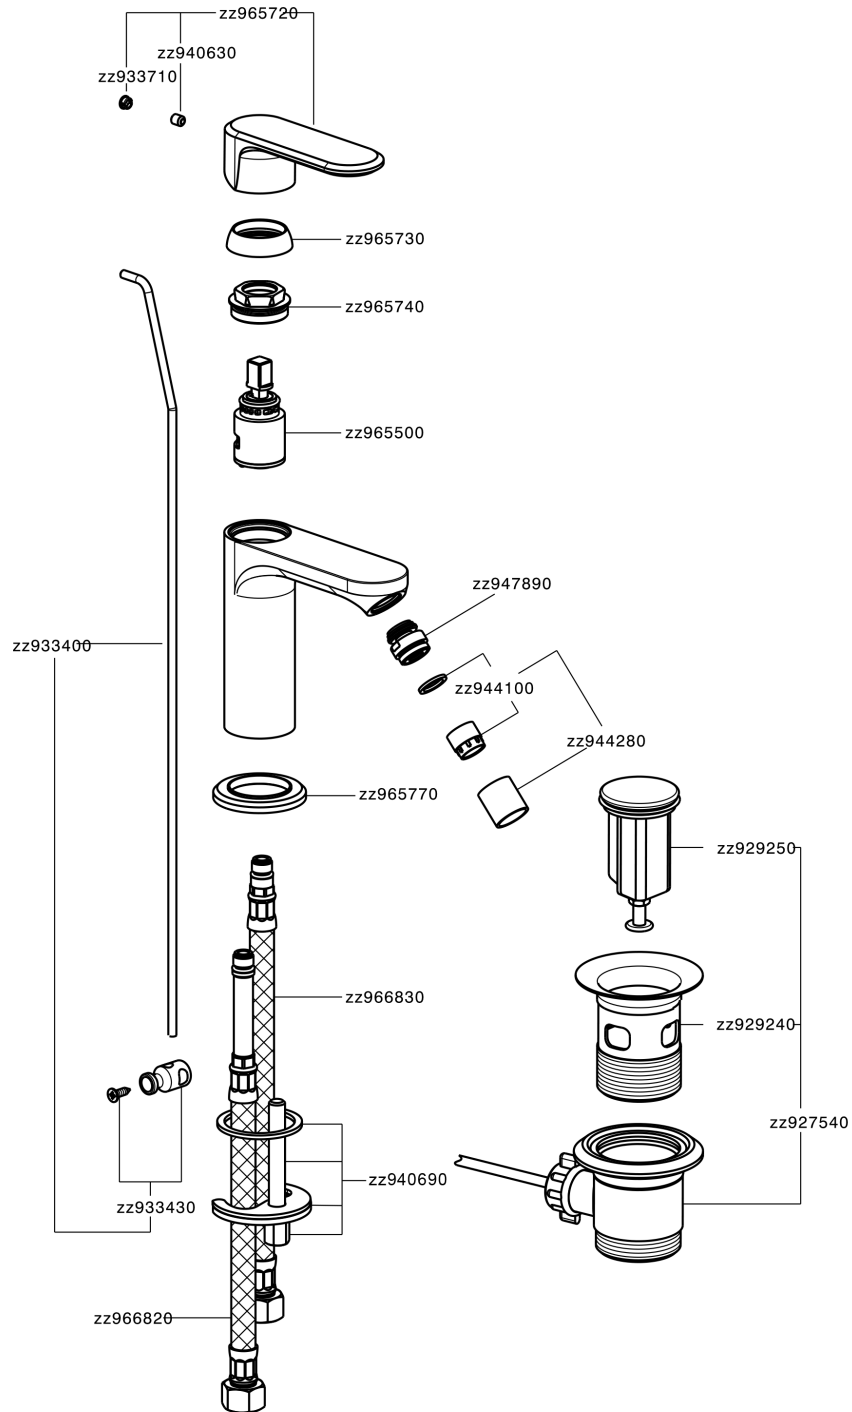

## Single lever bidet mixer LINEAVIVA\_LV000550

MODEL **LV000550**

Single lever bidet mixer, with automatic 1"1/4 automatic pop-up waste, G.3/8" stainless steel flexible hoses

### CHARACTERISTICS

Cartridge Spare Parts **ZZ96550000**

**25 mm Cartridge**

## Single lever bidet mixer LINEAVIVA\_LV000550

LV000550

<https://en.cisal.it/single-lever-bidet-mixer-lineaviva-lv000550>

2025-04-24