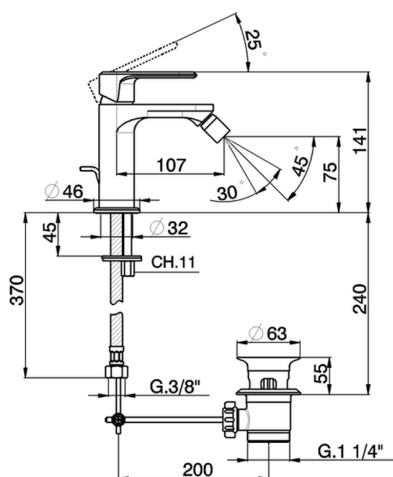

## Single lever bidet mixer LINEAVIVA\_LV000550

MODEL **LV000550**

Single lever bidet mixer, with automatic 1"1/4 automatic pop-up waste, G.3/8" stainless steel flexible hoses

### CHARACTERISTICS

Cartridge Spare Parts **ZZ96550000**

**25 mm Cartridge**

## Single lever bidet mixer LINEAVIVA\_LV000550

LV000550

<https://en.cisal.it/single-lever-bidet-mixer-lineaviva-lv000550>

2025-04-24