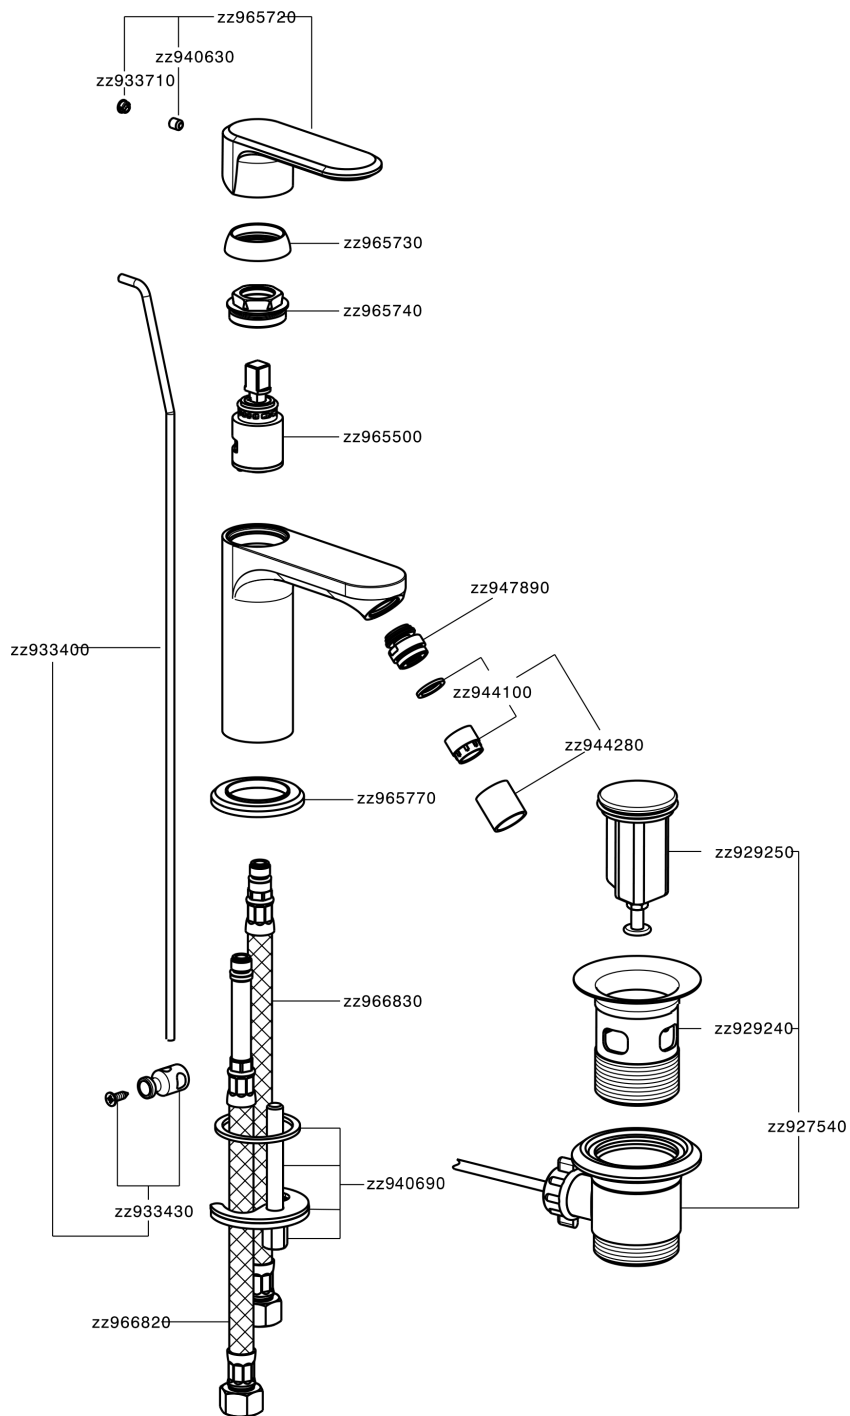

Single lever bidet mixer LINEAVIVA_LV000550

LV000550

<https://en.cisal.it/single-lever-bidet-mixer-lineaviva-lv000550>

2025-04-18