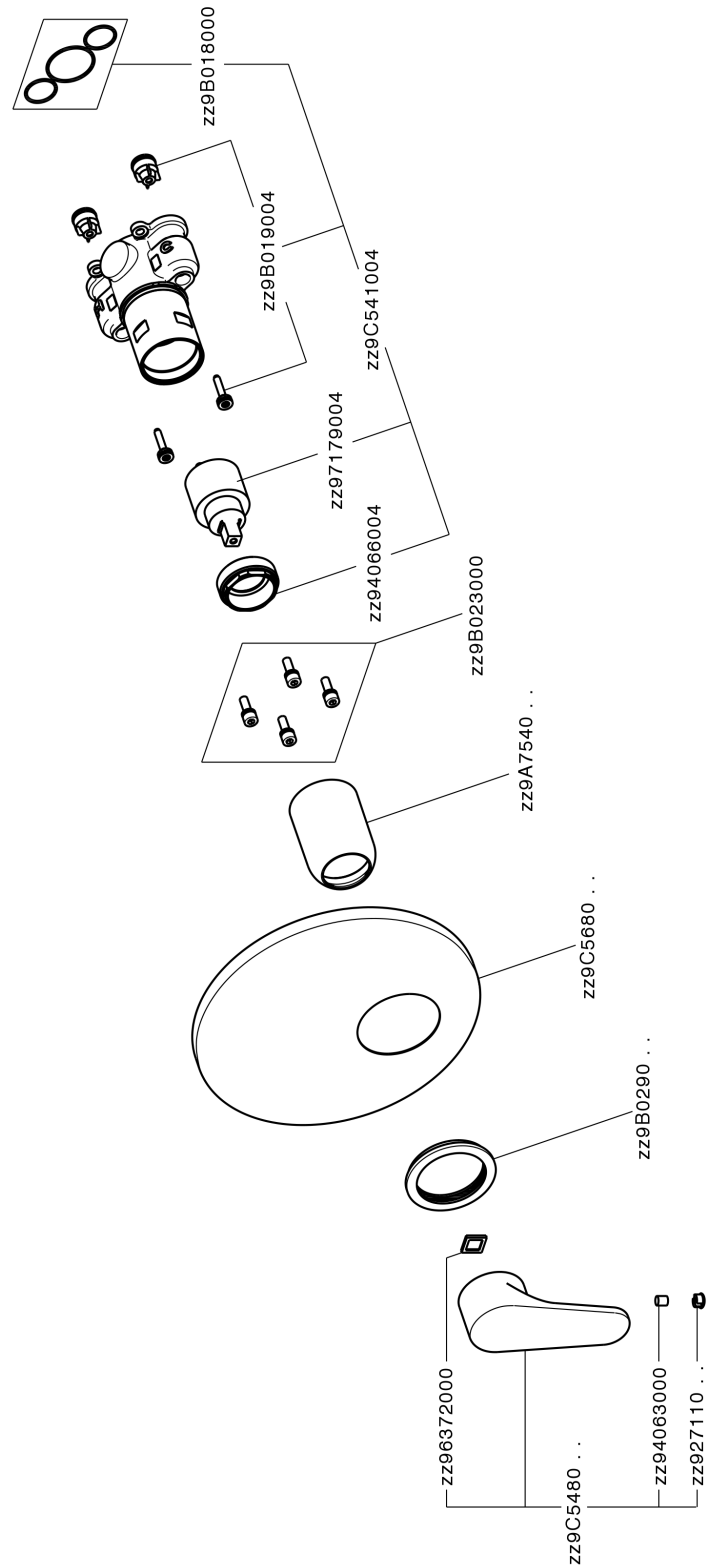

Exposed part for Single Lever One Box Valve ONE BOX_A30BM010

A30BM010

<https://en.cisal.it/exposed-part-for-single-lever-one-box-valve-one-box-a30bm010>

One Box Universal Concealed Part ONE BOX_ZA00B031

ZA00B031

<https://en.cisal.it/one-box-universal-concealed-part-one-box-za00b031>

One Box Universal Concealed Part ONE BOX_ZA00B030

ZA00B030

<https://en.cisal.it/one-box-universal-concealed-part-one-box-za00b030>

2024-11-23