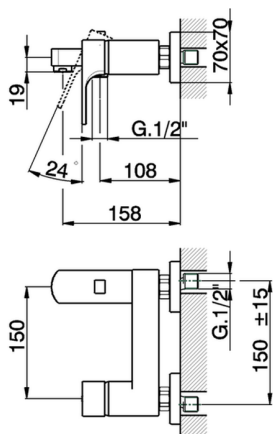

Single lever bath mixer CUBIC_CU000132

MODEL **CU000132**

Single lever bath mixer, without shower set, 1/2" M flexible connection

AVAILABLE FINISHINGS

-  **21** 21 Chrome
-  **2B** 2B Polished Nickel
-  **2F** 2F Brushed Nickel
-  **40** 40 Matt Black

CHARACTERISTICS

Cartridge Spare Parts **ZZ93196000**

38 mm Cartridge

2026-01-10