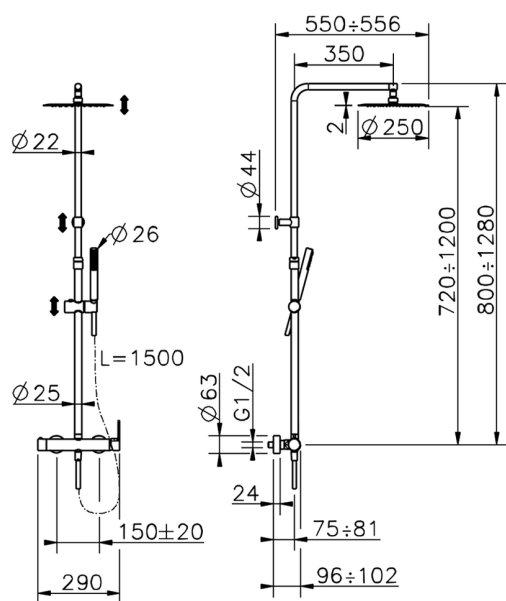

2-function single lever shower set TENDER_C2004032

MODEL **C2004032**

2-function single lever shower set, 2 outlet deviator, adjustable riser column, sliding shower bracket, ABS D.26 mm minimalistic one spray handshower, 250 mm round showerhead 2 mm thick INOX, 150 cm smooth SILVERFLEX Flexible Hose

AVAILABLE FINISHINGS

CHARACTERISTICS

Cartridge Spare Parts **ZZ95435000**

35 mm Cartridge

EcoStop

EcoStop feature limits water flow to approximately 50% of maximum output with one point of resistance on setting. Push slightly past the middle stop only when full water output is required. This will save water up to 50%.

2-function single lever shower set TENDER_C2004032

C2004032

<https://en.cisal.it/2-function-single-lever-shower-set-tender-c2004032>

2026-06-14