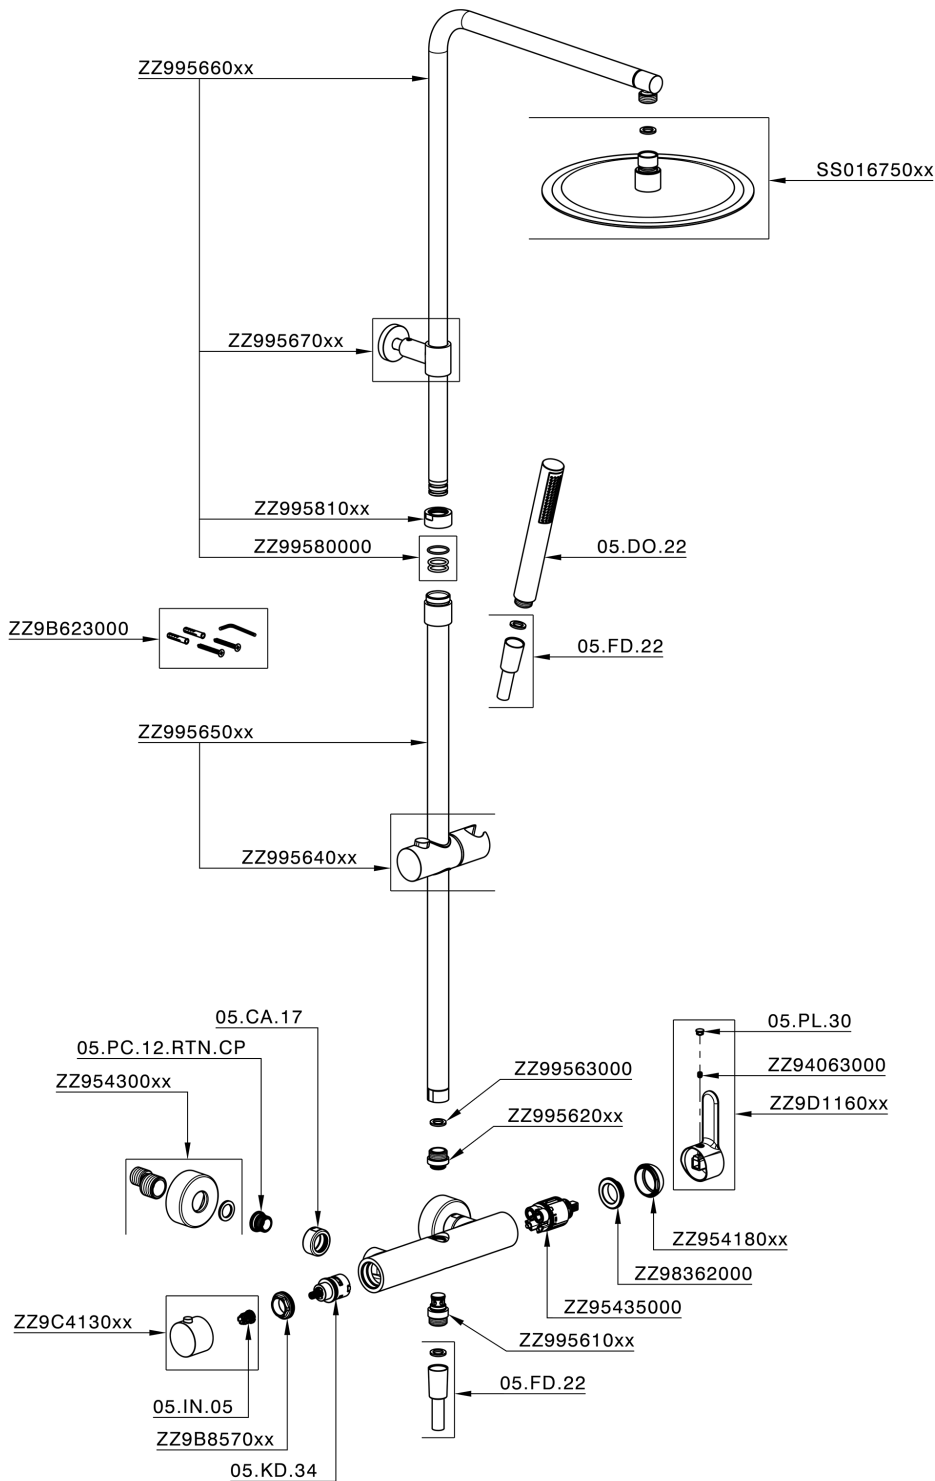

2-function single lever shower set TENDER_C2004032

MODEL **C2004032**

2-function single lever shower set, 2 outlet deviator, adjustable riser column, sliding shower bracket, ABS D.26 mm minimalistic one spray handshower, 250 mm round showerhead 2 mm thick INOX, 150 cm smooth SILVERFLEX Flexible Hose

AVAILABLE FINISHINGS

CHARACTERISTICS

Cartridge Spare Parts **ZZ95435000**

35 mm Cartridge

EcoStop

EcoStop feature limits water flow to approximately 50% of maximum output with one point of resistance on setting. Push slightly past the middle stop only when full water output is required. This will save water up to 50%.

2-function single lever shower set TENDER_C2004032

C2004032

<https://en.cisal.it/2-function-single-lever-shower-set-tender-c2004032>

2026-06-14