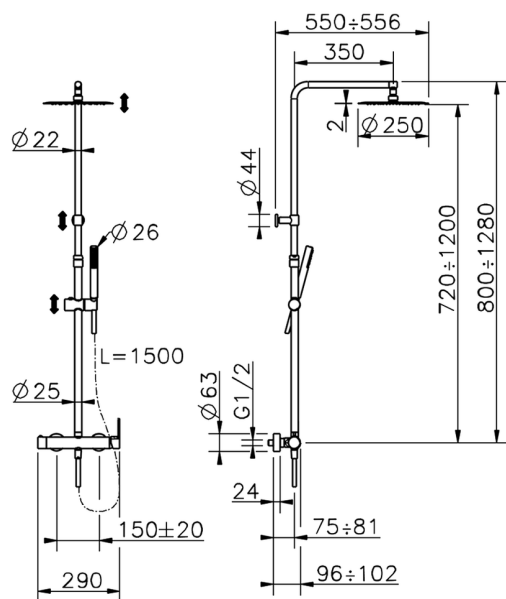

2-function single lever shower set TENDER_C2004032

MODEL **C2004032**

2-function single lever shower set, 2 outlet deviator, adjustable riser column, sliding shower bracket, ABS D.26 mm minimalistic one spray handshower, 250 mm round showerhead 2 mm thick INOX, 150 cm smooth SILVERFLEX Flexible Hose

AVAILABLE FINISHINGS

CHARACTERISTICS

Cartridge Spare Parts **ZZ95435000**

35 mm Cartridge

EcoStop

EcoStop feature limits water flow to approximately 50% of maximum output with one point of resistance on setting. Push slightly past the middle stop only when full water output is required. This will save water up to 50%.