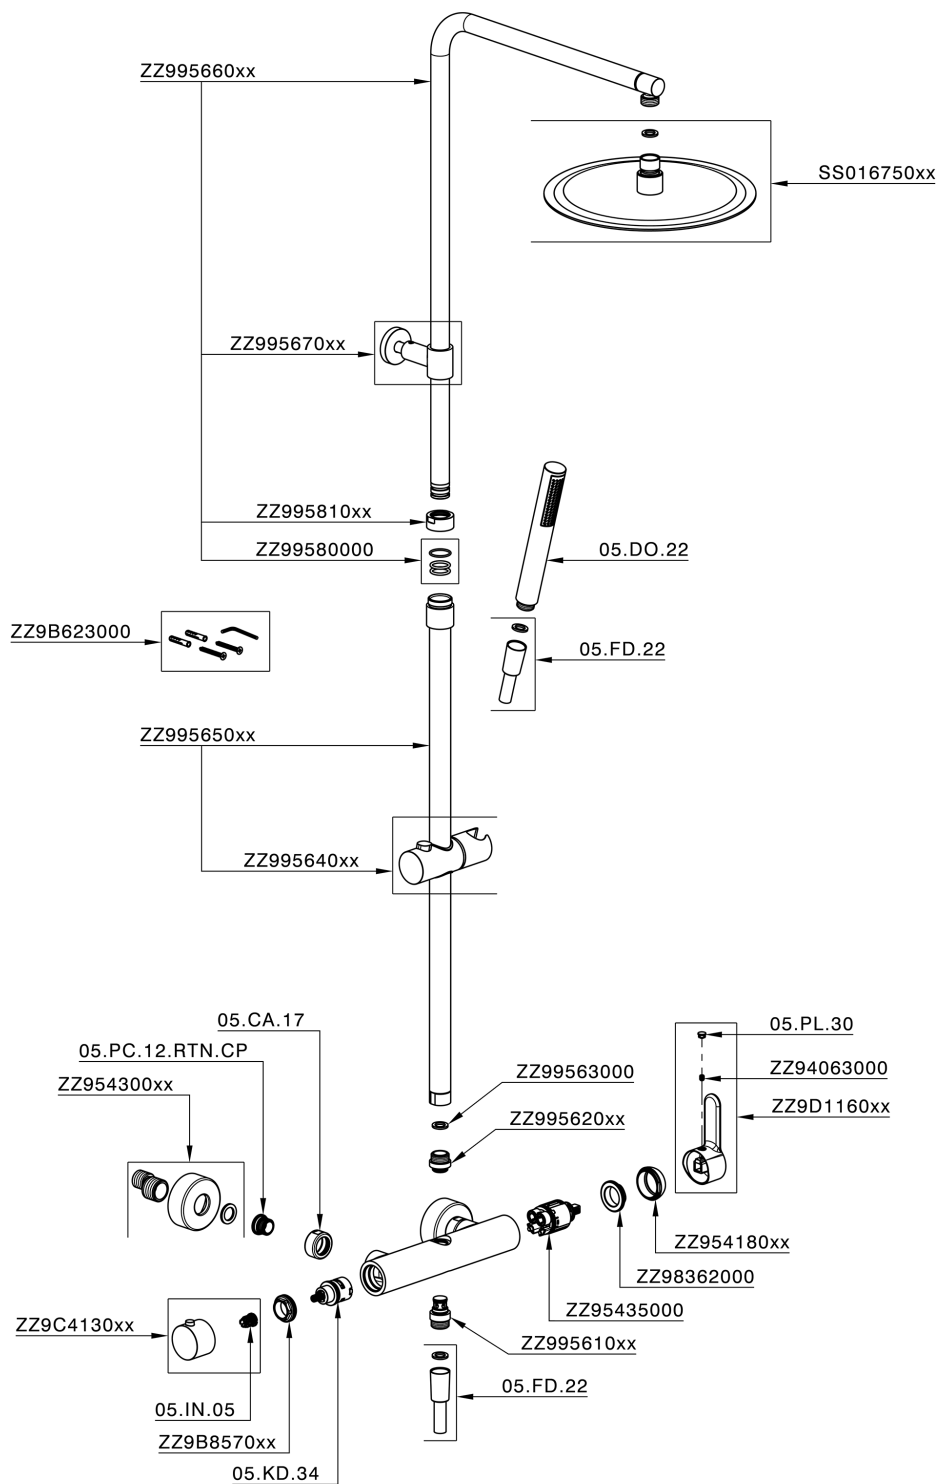

## 2-function single lever shower set TENDER\_C2004032

MODEL **C2004032**

2-function single lever shower set, 2 outlet deviator, adjustable riser column, sliding shower bracket, ABS D.26 mm minimalistic one spray handshower, 250 mm round showerhead 2 mm thick INOX, 150 cm smooth SILVERFLEX Flexible Hose

AVAILABLE FINISHINGS

CHARACTERISTICS

Cartridge Spare Parts **ZZ95435000**

**35 mm Cartridge**

### EcoStop

EcoStop feature limits water flow to approximately 50% of maximum output with one point of resistance on setting. Push slightly past the middle stop only when full water output is required. This will save water up to 50%.

## 2-function single lever shower set TENDER\_C2004032

C2004032

<https://en.cisal.it/2-function-single-lever-shower-set-tender-c2004032>

2026-04-08