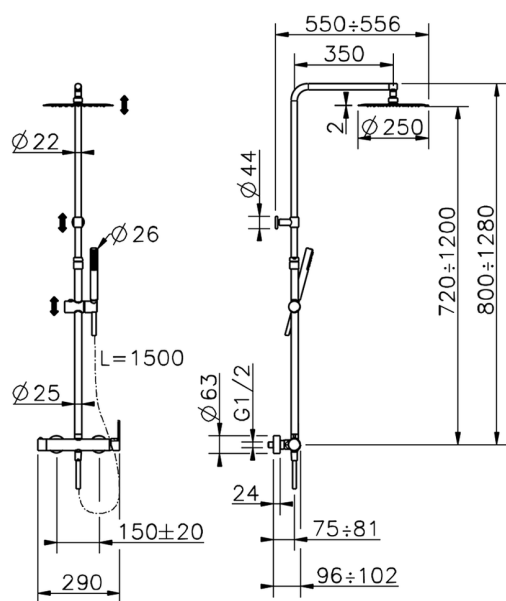

## 2-function single lever shower set TENDER\_C2004032

MODEL **C2004032**

2-function single lever shower set, 2 outlet deviator, adjustable riser column, sliding shower bracket, ABS D.26 mm minimalistic one spray handshower, 250 mm round showerhead 2 mm thick INOX, 150 cm smooth SILVERFLEX Flexible Hose

AVAILABLE FINISHINGS

CHARACTERISTICS

Cartridge Spare Parts **ZZ95435000**

**35 mm Cartridge**

### EcoStop

EcoStop feature limits water flow to approximately 50% of maximum output with one point of resistance on setting. Push slightly past the middle stop only when full water output is required. This will save water up to 50%.