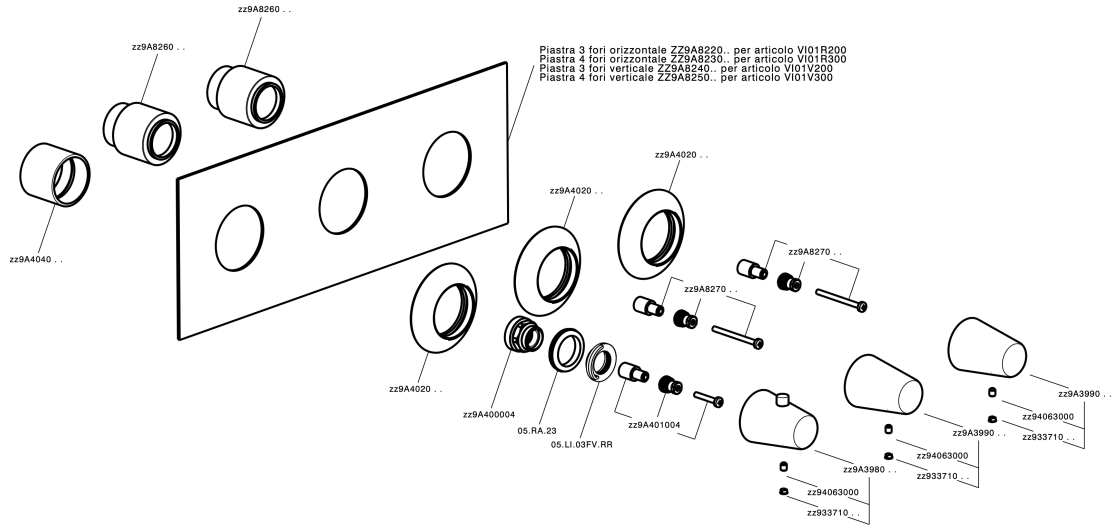

Cover Part for 2 Function Concealed Thermo. Valve WELLNESS_VI01R200

MODEL **VI01R200**

Cover Part for 2 Function Concealed Thermo.Valve,for item ZA01R200

AVAILABLE FINISHINGS

-  **21** 21 Chrome
-  **2Q** 2Q Black Titanium
-  **40** 40 Matt Black
-  **4Q** 4Q Matt White

CHARACTERISTICS

Installation **Concealed**
 Required concealed parts **ZA01R200**

Thermostatic

The Cisal thermostatic is your personal water manager, helping you to handle, control and save water and energy.

Cover Part for 2 Function Concealed Thermo. Valve WELLNESS_VI01R200

VI01R200

<https://en.cisal.it/cover-part-for-2-function-concealed-thermo-valve-wellness-vi01r200>

2 Function Concealed Thermostatic Valve CONCEALED_ZA01R200

MODEL **ZA01R200**

2 Function Concealed Thermostatic Valve

AVAILABLE FINISHINGS

04 04 Without finishing

CHARACTERISTICS

Concealed **1**
 Cartridge Spare Parts **23.51A.HF**
HF Thermostatic Valve

Thermostatic