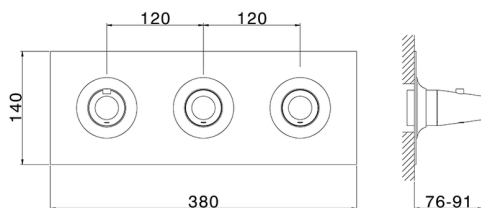

Cover Part for 2 Function Concealed Thermo. Valve WELLNESS_VI01R200

MODEL **VI01R200**

Cover Part for 2 Function Concealed Thermo.Valve,for item ZA01R200

AVAILABLE FINISHINGS

- **21** 21 Chrome
- **2Q** 2Q Black Titanium
- **40** 40 Matt Black
- **4Q** 4Q Matt White

CHARACTERISTICS

Installation **Concealed**
Required concealed parts **ZA01R200**

Thermostatic

The Cisal thermostatic is your personal water manager, helping you to handle, control and save water and energy.