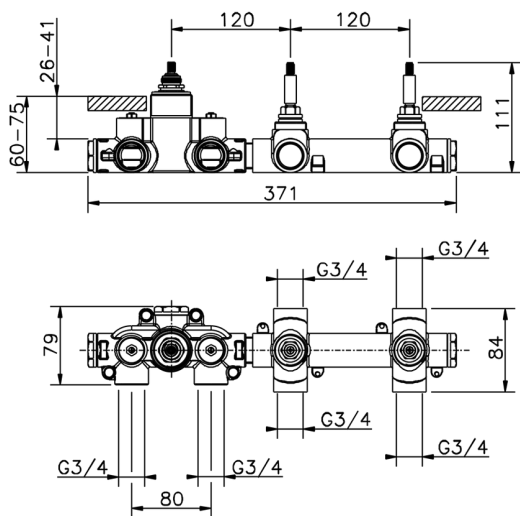

Cover Part for 2 Function Concealed Thermo. Valve WELLNESS_VI01R200

MODEL **VI01R200**

Cover Part for 2 Function Concealed Thermo.Valve,for item ZA01R200

AVAILABLE FINISHINGS

-  **21** 21 Chrome
-  **2Q** 2Q Black Titanium
-  **40** 40 Matt Black
-  **4Q** 4Q Matt White

Cover Part for 2 Function Concealed Thermo. Valve WELLNESS_VI01R200

VI01R200

<https://en.cisal.it/cover-part-for-2-function-concealed-thermo-valve-wellness-vi01r200>

2 Function Concealed Thermostatic Valve CONCEALED_ZA01R200

MODEL **ZA01R200**

2 Function Concealed Thermostatic Valve

AVAILABLE FINISHINGS

04 04 Without finishing

CHARACTERISTICS

Concealed **1**
 Cartridge Spare Parts **23.51A.HF**
HF Thermostatic Valve

Thermostatic