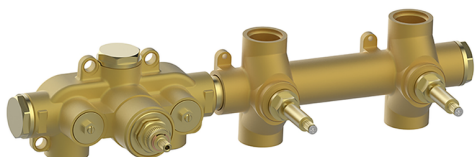

Cover Part for 2 Function Concealed Thermo. Valve WELLNESS_VI01R200

MODEL **VI01R200**

Cover Part for 2 Function Concealed Thermo.Valve,for item ZA01R200

AVAILABLE FINISHINGS

-  **21** 21 Chrome
-  **2Q** 2Q Black Titanium
-  **40** 40 Matt Black
-  **4Q** 4Q Matt White

CHARACTERISTICS

Installation **Concealed**
 Required concealed parts **ZA01R200**

Thermostatic

The Cisal thermostatic is your personal water manager, helping you to handle, control and save water and energy.

Cover Part for 2 Function Concealed Thermo. Valve WELLNESS_VI01R200

VI01R200

<https://en.cisal.it/cover-part-for-2-function-concealed-thermo-valve-wellness-vi01r200>

2 Function Concealed Thermostatic Valve CONCEALED_ZA01R200

MODEL **ZA01R200**

2 Function Concealed Thermostatic Valve

AVAILABLE FINISHINGS

04 04 Without finishing

CHARACTERISTICS

Concealed **1**
 Cartridge Spare Parts **23.51A.HF**
HF Thermostatic Valve

Thermostatic