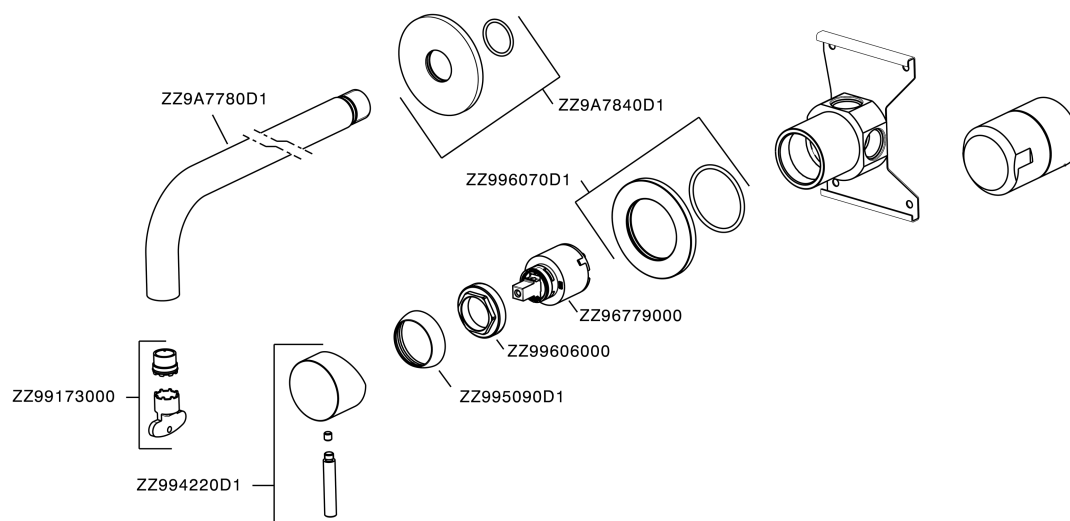

## Exposed single lever washbasin mixer XION\_XI002510

MODEL **XI002510**

Exposed single lever washbasin mixer, with concealed part, spout L.190 mm, Inox AISI 316L

AVAILABLE FINISHINGS

**D1** D1 Brushed Inox

CHARACTERISTICS

Cartridge Spare Parts **ZZ96779000**

**35 mm Cartridge**

## Exposed single lever washbasin mixer XION\_XI002510

XI002510

<https://en.cisal.it/exposed-single-lever-washbasin-mixer-xion-xi002510>

2026-04-24