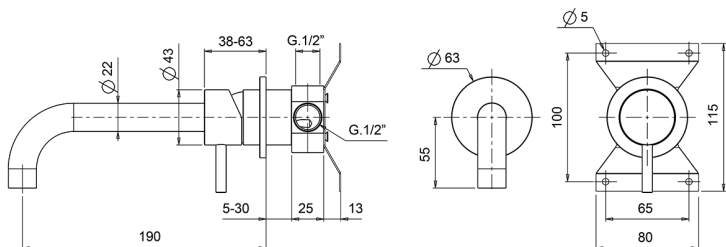

## Exposed single lever washbasin mixer XION\_XI002510

MODEL **XI002510**

Exposed single lever washbasin mixer, with concealed part, spout L.190 mm, Inox AISI 316L

AVAILABLE FINISHINGS

**D1** D1 Brushed Inox

CHARACTERISTICS

Cartridge Spare Parts **ZZ96779000**

**35 mm Cartridge**

## Exposed single lever washbasin mixer XION\_XI002510

XI002510

<https://en.cisal.it/exposed-single-lever-washbasin-mixer-xion-xi002510>

2026-04-24