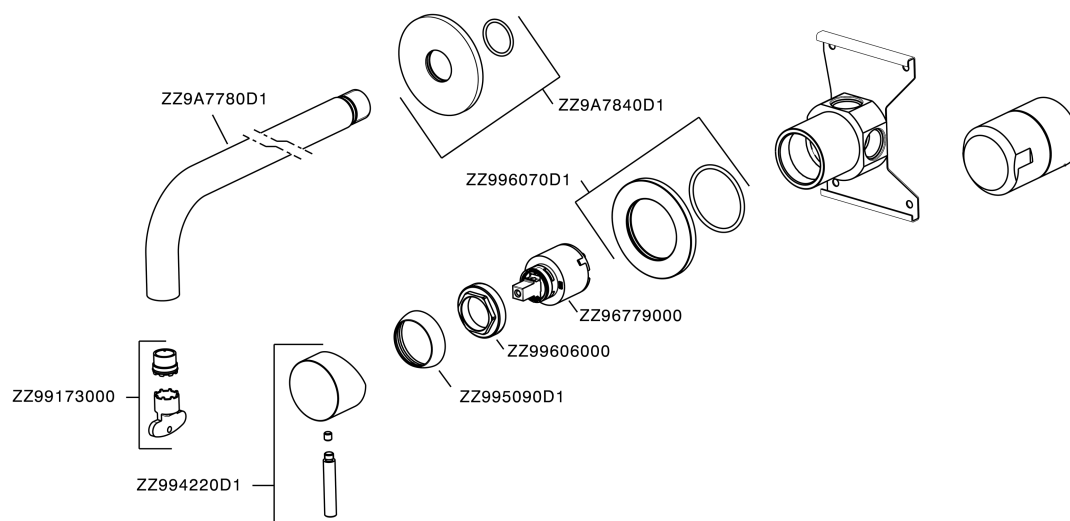

Exposed single lever washbasin mixer XION_XI002510

MODEL **XI002510**

Exposed single lever washbasin mixer, with concealed part, spout L.190 mm, Inox AISI 316L

AVAILABLE FINISHINGS

D1 D1 Brushed Inox

CHARACTERISTICS

Cartridge Spare Parts **ZZ96779000**

35 mm Cartridge

Exposed single lever washbasin mixer XION_XI002510

XI002510

<https://en.cisal.it/exposed-single-lever-washbasin-mixer-xion-xi002510>

2026-06-25