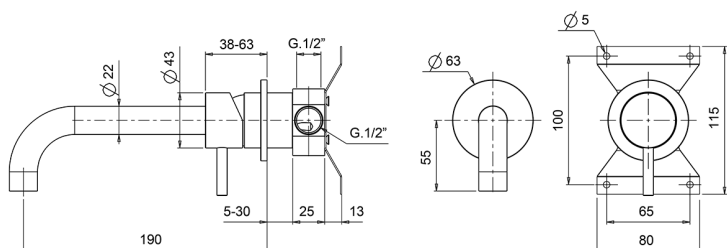

Exposed single lever washbasin mixer XION_XI002510

MODEL **XI002510**

Exposed single lever washbasin mixer, with concealed part, spout L.190 mm, Inox AISI 316L

AVAILABLE FINISHINGS

D1 D1 Brushed Inox

CHARACTERISTICS

Cartridge Spare Parts **ZZ96779000**

35 mm Cartridge

Exposed single lever washbasin mixer XION_XI002510

XI002510

<https://en.cisal.it/exposed-single-lever-washbasin-mixer-xion-xi002510>

2026-05-15