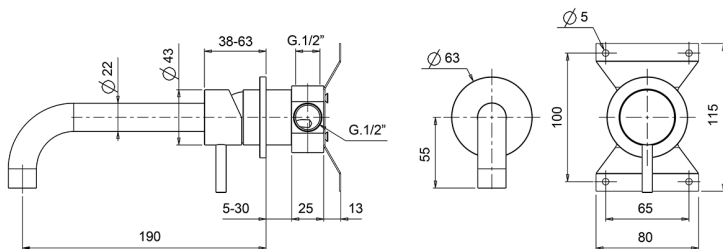

Exposed single lever washbasin mixer XION_XI002510

MODEL **XI002510**

Exposed single lever washbasin mixer, with concealed part, spout L.190 mm, Inox AISI 316L

AVAILABLE FINISHINGS

D1 D1 Brushed Inox

CHARACTERISTICS

Cartridge Spare Parts **ZZ96779000**

35 mm Cartridge

Exposed single lever washbasin mixer XION_XI002510

XI002510

<https://en.cisal.it/exposed-single-lever-washbasin-mixer-xion-xi002510>

2026-06-25