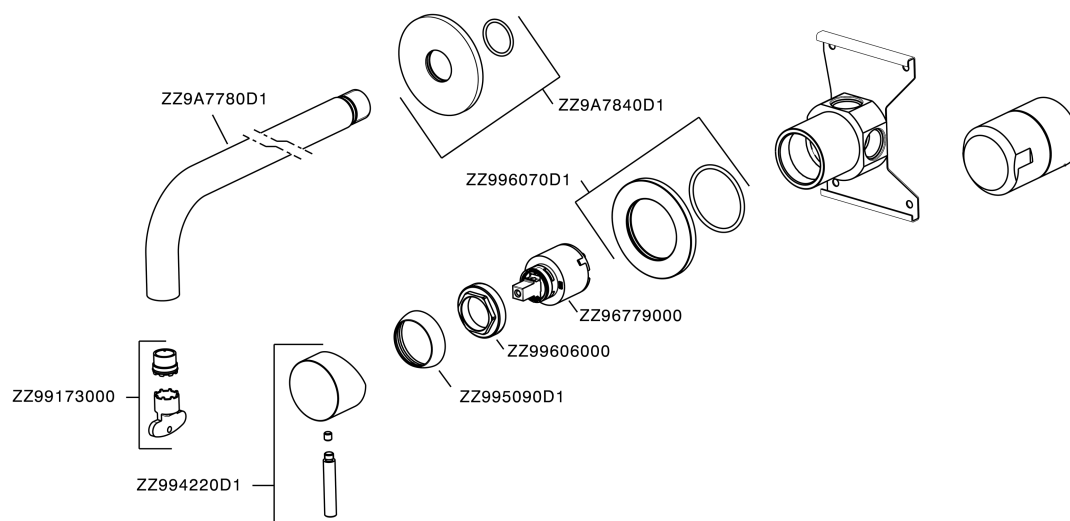

Exposed single lever washbasin mixer XION_XI002510

MODEL **XI002510**

Exposed single lever washbasin mixer, with concealed part, spout L.190 mm, Inox AISI 316L

AVAILABLE FINISHINGS

D1 D1 Brushed Inox

CHARACTERISTICS

Cartridge Spare Parts **ZZ96779000**

35 mm Cartridge

Exposed single lever washbasin mixer XION_XI002510

XI002510

<https://en.cisal.it/exposed-single-lever-washbasin-mixer-xion-xi002510>

2026-05-15