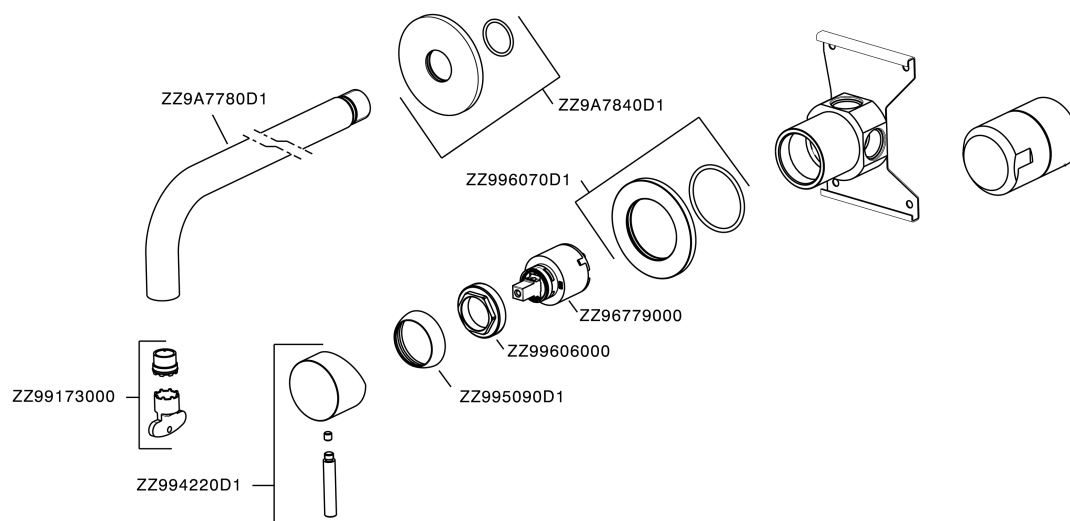

Exposed single lever washbasin mixer XION_XI002510

XI002510

<https://en.cisal.it/exposed-single-lever-washbasin-mixer-xion-xi002510>

2026-03-19