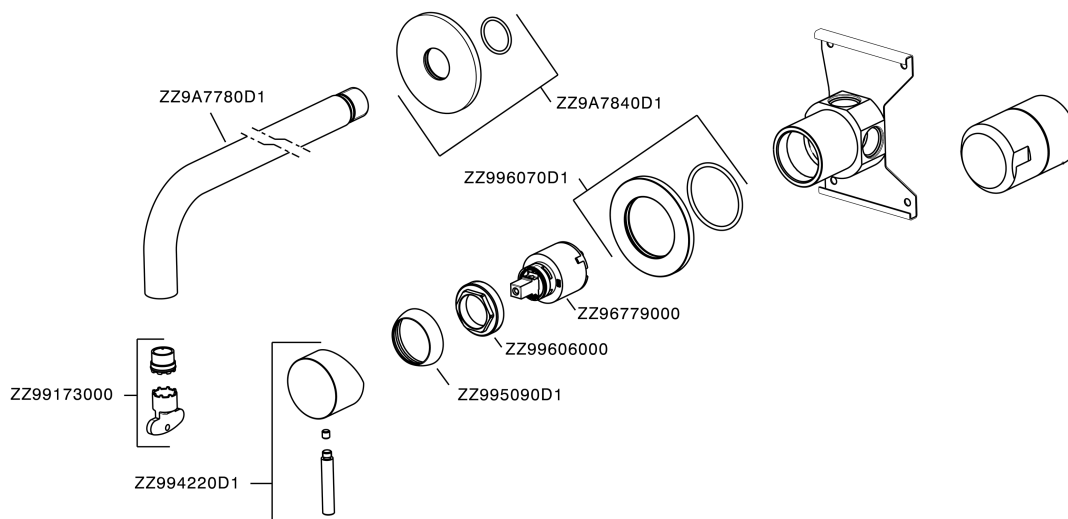

Exposed single lever washbasin mixer XION_XI002510

XI002510

<https://en.cisal.it/exposed-single-lever-washbasin-mixer-xion-xi002510>

2026-06-25