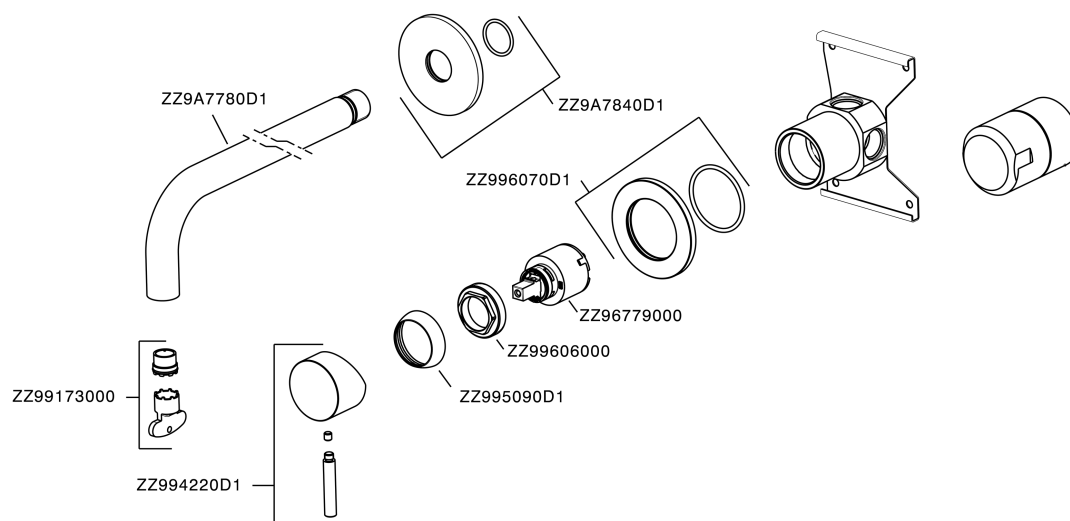

## Exposed single lever washbasin mixer XION\_XI002510

XI002510

<https://en.cisal.it/exposed-single-lever-washbasin-mixer-xion-xi002510>

2026-04-24