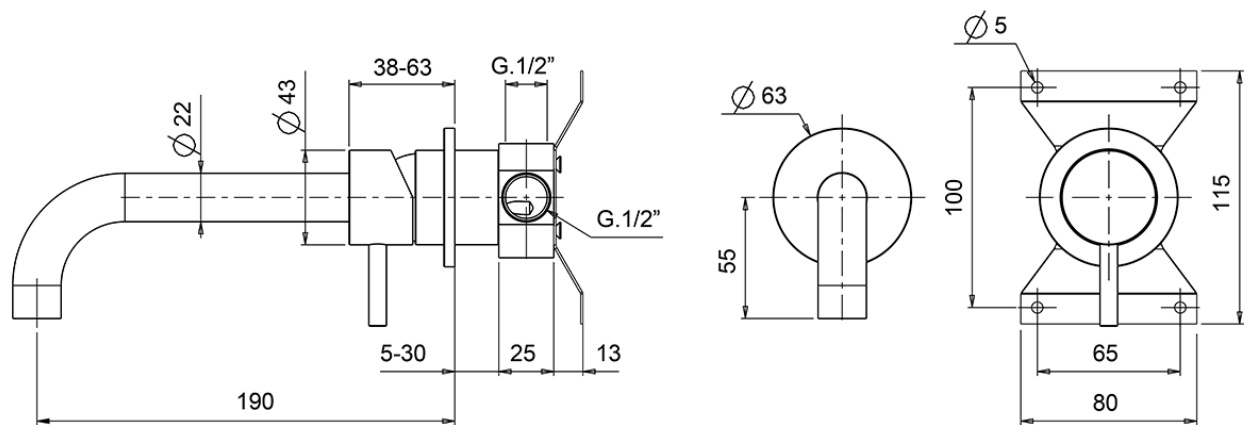

Exposed single lever washbasin mixer XION_XI002510

XI002510

<https://en.cisal.it/exposed-single-lever-washbasin-mixer-xion-xi002510>

2026-03-19