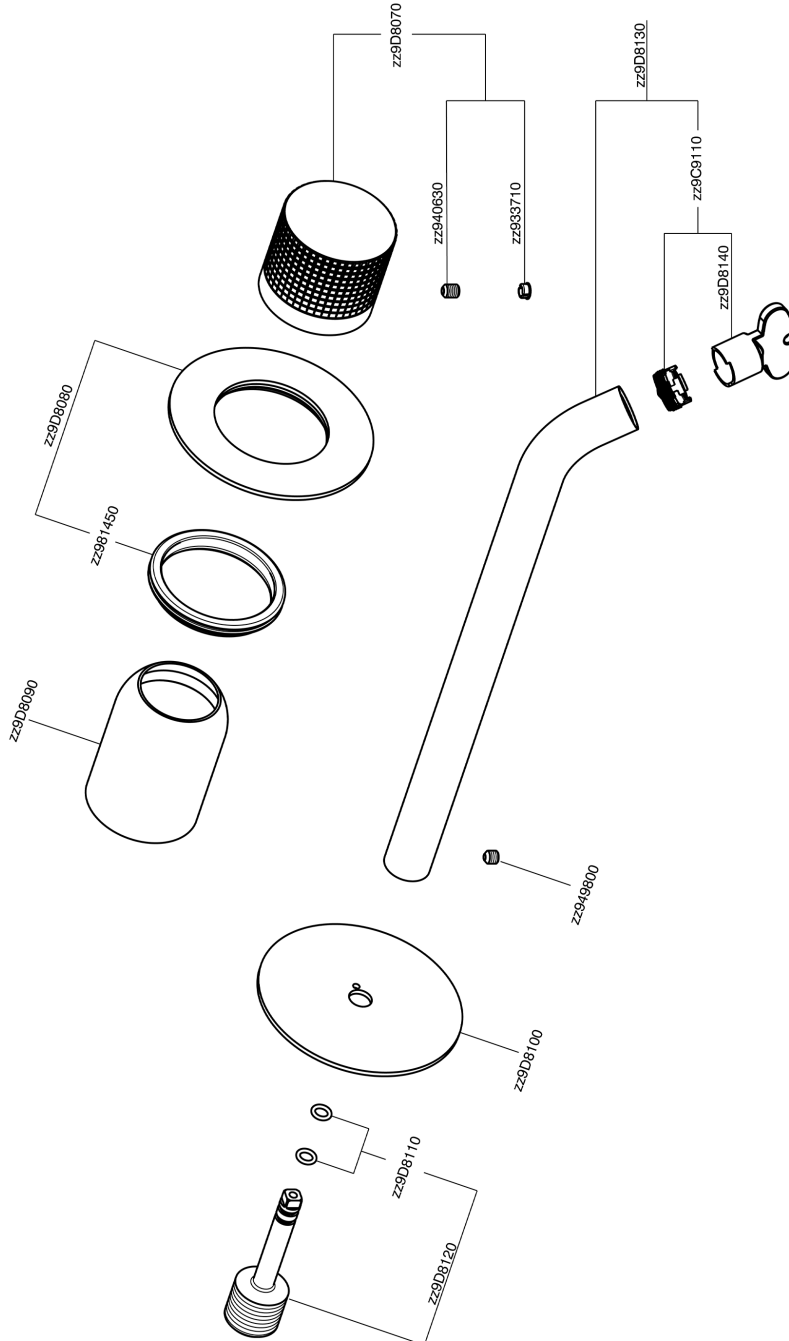

Exposed part for single lever washbasin valve NUANCE X32_X1005511

MODEL **X1005511**

Exposed part for single lever washbasin valve, without concealed part, spout L.250 mm, for item Easy-Box ZA002450-ZA025510, Inox AISI 316L

AVAILABLE FINISHINGS

-  **D1** D1 Brushed Inox
-  **5H** 5H Dark Brass Brushed
-  **5L** 5L Brushed Black Titanium
-  **5N** 5N Brushed Rose Gold

CHARACTERISTICS

Installation **Concealed**
 Required concealed parts **ZA002450**

Exposed part for single lever washbasin valve NUANCE X32_X1005511

X1005511

<https://en.cisal.it/exposed-part-for-single-lever-washbasin-valve-nuance-x32-x1005511>

2026-04-26