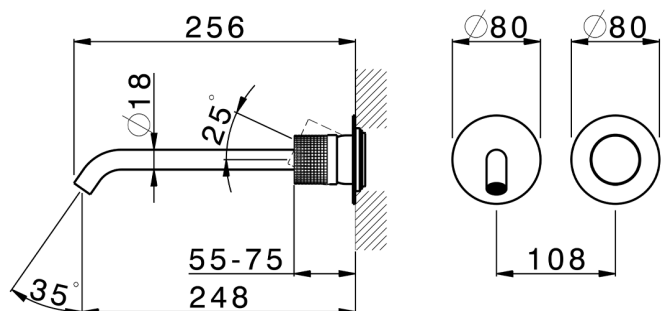

Exposed part for single lever washbasin valve NUANCE X32_X1005511

MODEL **X1005511**

Exposed part for single lever washbasin valve, without concealed part, spout L.250 mm, for item Easy-Box ZA002450-ZA025510, Inox AISI 316L

AVAILABLE FINISHINGS

-  **D1** D1 Brushed Inox
-  **5H** 5H Dark Brass Brushed
-  **5L** 5L Brushed Black Titanium
-  **5N** 5N Brushed Rose Gold

CHARACTERISTICS

Installation **Concealed**
 Required concealed parts **ZA002450**

Exposed part for single lever washbasin valve NUANCE X32_X1005511

X1005511

<https://en.cisal.it/exposed-part-for-single-lever-washbasin-valve-nuance-x32-x1005511>

2026-04-26