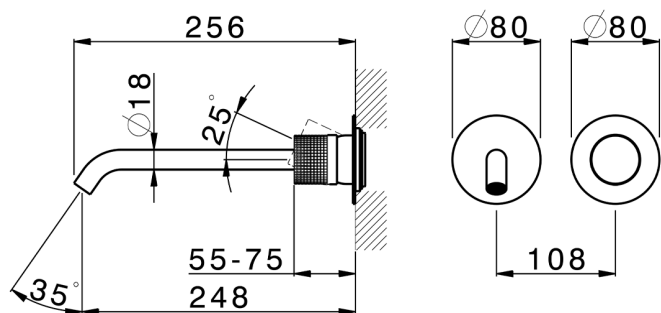

Exposed part for single lever washbasin valve NUANCE X32_X1005511

MODEL **X1005511**

Exposed part for single lever washbasin valve, without concealed part, spout L.250 mm, for item Easy-Box ZA002450-ZA025510, Inox AISI 316L

AVAILABLE FINISHINGS

-  **D1** D1 Brushed Inox
-  **5H** 5H Dark Brass Brushed
-  **5L** 5L Brushed Black Titanium
-  **5N** 5N Brushed Rose Gold

CHARACTERISTICS

Installation **Concealed**
 Required concealed parts **ZA002450**

Exposed part for single lever washbasin valve NUANCE X32_X1005511

X1005511

<https://en.cisal.it/exposed-part-for-single-lever-washbasin-valve-nuance-x32-x1005511>

2026-05-17