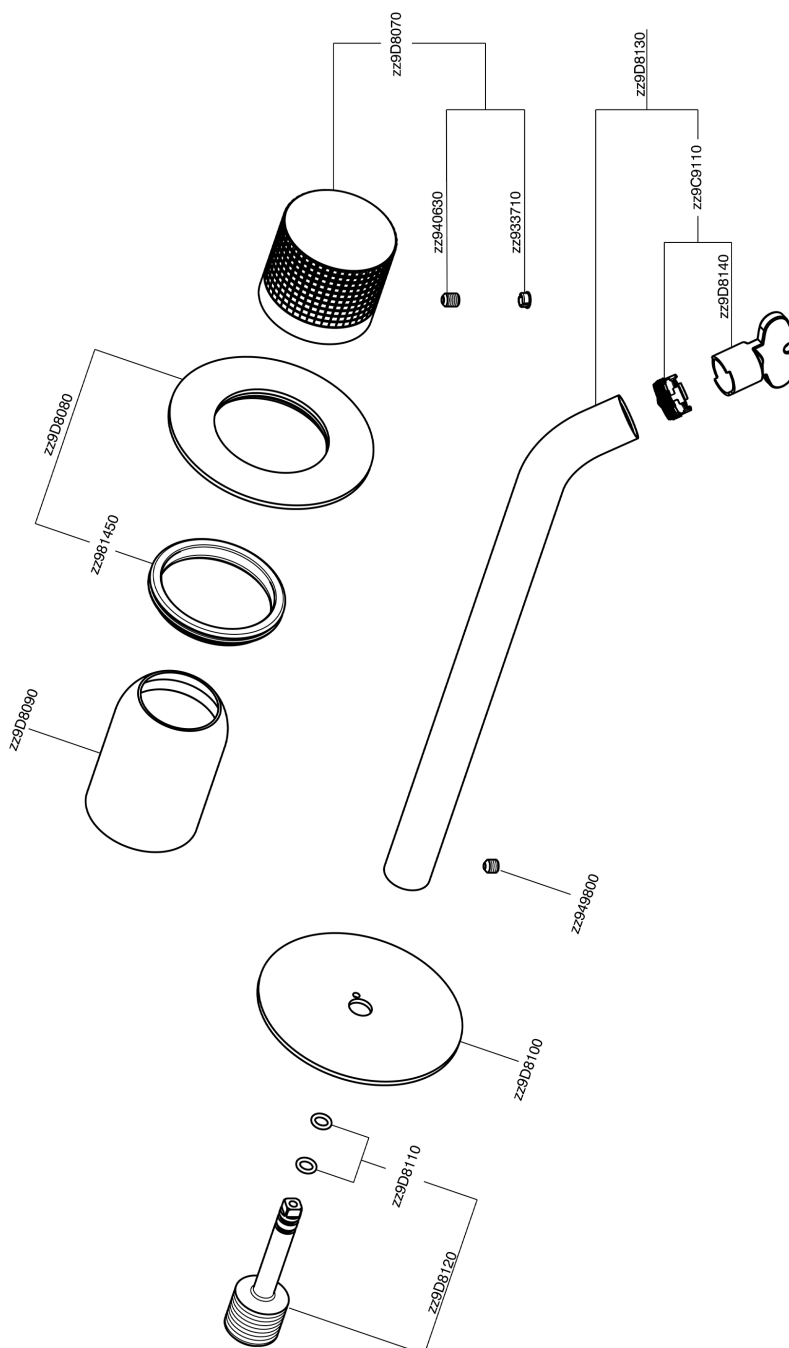

Exposed part for single lever washbasin valve NUANCE X32_X1005511

MODEL **X1005511**

Exposed part for single lever washbasin valve, without concealed part, spout L.250 mm, for item Easy-Box ZA002450-ZA025510, Inox AISI 316L

AVAILABLE FINISHINGS

-  **D1** D1 Brushed Inox
-  **5H** 5H Dark Brass Brushed
-  **5L** 5L Brushed Black Titanium
-  **5N** 5N Brushed Rose Gold

CHARACTERISTICS

Installation **Concealed**
 Required concealed parts **ZA002450**

Exposed part for single lever washbasin valve NUANCE X32_X1005511

X1005511

<https://en.cisal.it/exposed-part-for-single-lever-washbasin-valve-nuance-x32-x1005511>

2026-05-17