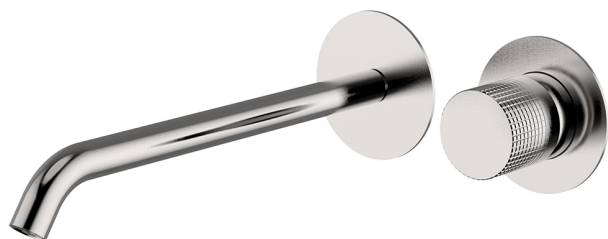

Exposed part for single lever washbasin valve NUANCE X32_X1005511

MODEL **X1005511**

Exposed part for single lever washbasin valve, without concealed part, spout L.250 mm, for item Easy-Box ZA002450-ZA025510, Inox AISI 316L

AVAILABLE FINISHINGS

-  **D1** D1 Brushed Inox
-  **5H** 5H Dark Brass Brushed
-  **5L** 5L Brushed Black Titanium
-  **5N** 5N Brushed Rose Gold

CHARACTERISTICS

Installation **Concealed**
 Required concealed parts **ZA002450**

Exposed part for single lever washbasin valve NUANCE X32_X1005511

X1005511

<https://en.cisal.it/exposed-part-for-single-lever-washbasin-valve-nuance-x32-x1005511>

2026-05-17