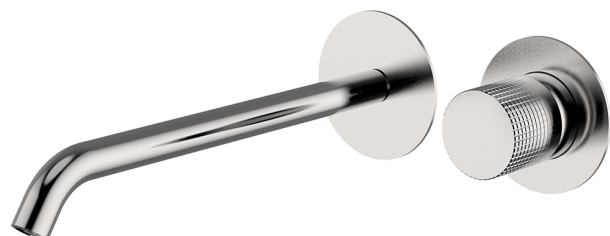

Exposed part for single lever washbasin valve NUANCE X32_X1005511

MODEL **X1005511**

Exposed part for single lever washbasin valve, without concealed part, spout L.250 mm, for item Easy-Box ZA002450-ZA025510, Inox AISI 316L

AVAILABLE FINISHINGS

-  **D1** D1 Brushed Inox
-  **5H** 5H Dark Brass Brushed
-  **5L** 5L Brushed Black Titanium
-  **5N** 5N Brushed Rose Gold

CHARACTERISTICS

Installation **Concealed**
 Required concealed parts **ZA002450**

Exposed part for single lever washbasin valve NUANCE X32_X1005511

X1005511

<https://en.cisal.it/exposed-part-for-single-lever-washbasin-valve-nuance-x32-x1005511>

2026-04-26