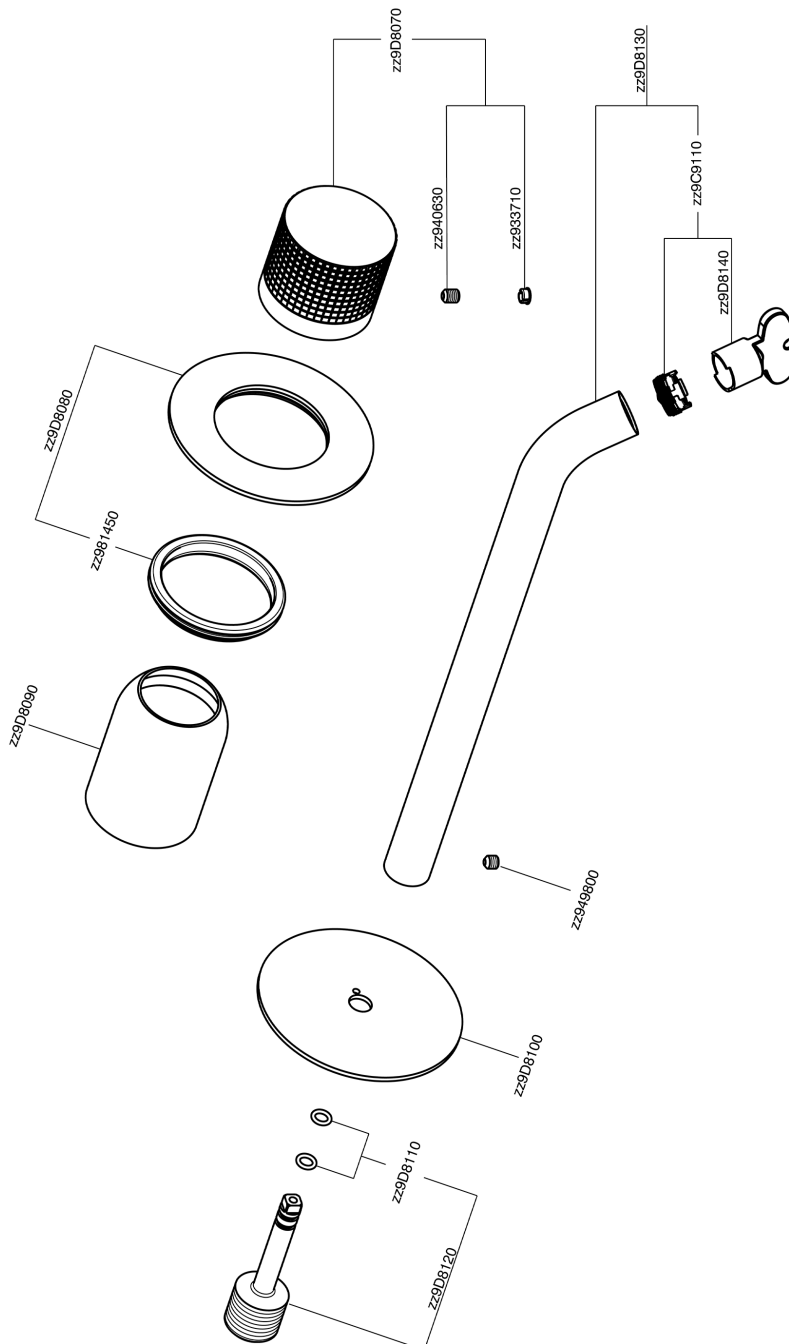

Exposed part for single lever washbasin valve NUANCE X32_X1005511

X1005511

<https://en.cisal.it/exposed-part-for-single-lever-washbasin-valve-nuance-x32-x1005511>

2026-06-13