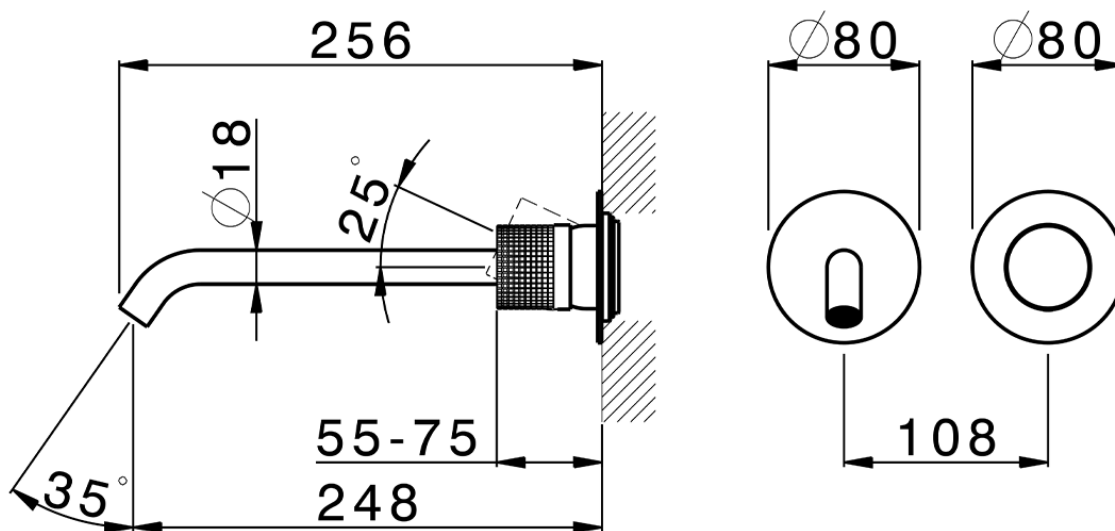

Exposed part for single lever washbasin valve NUANCE X32_X1005511

X1005511

<https://en.cisal.it/exposed-part-for-single-lever-washbasin-valve-nuance-x32-x1005511>

2026-06-13