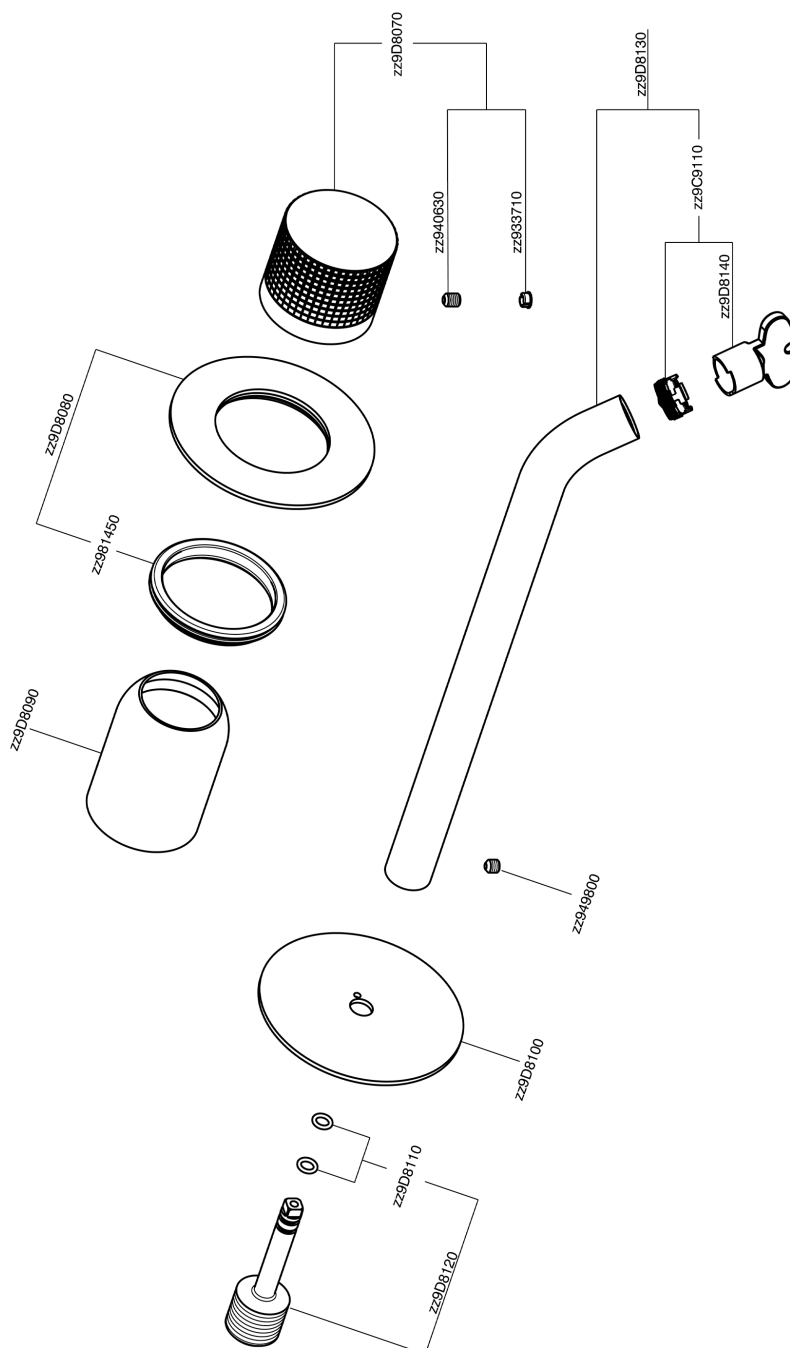

Exposed part for single lever washbasin valve NUANCE X32_X1005511

MODEL **X1005511**

Exposed part for single lever washbasin valve, without concealed part, spout L.250 mm, for item Easy-Box ZA002450-ZA025510, Inox AISI 316L

AVAILABLE FINISHINGS

-  **D1** D1 Brushed Inox
-  **5H** 5H Dark Brass Brushed
-  **5L** 5L Brushed Black Titanium
-  **5N** 5N Brushed Rose Gold

CHARACTERISTICS

Installation **Concealed**
 Required concealed parts **ZA002450**

Exposed part for single lever washbasin valve NUANCE X32_X1005511

X1005511

<https://en.cisal.it/exposed-part-for-single-lever-washbasin-valve-nuance-x32-x1005511>

2026-04-06