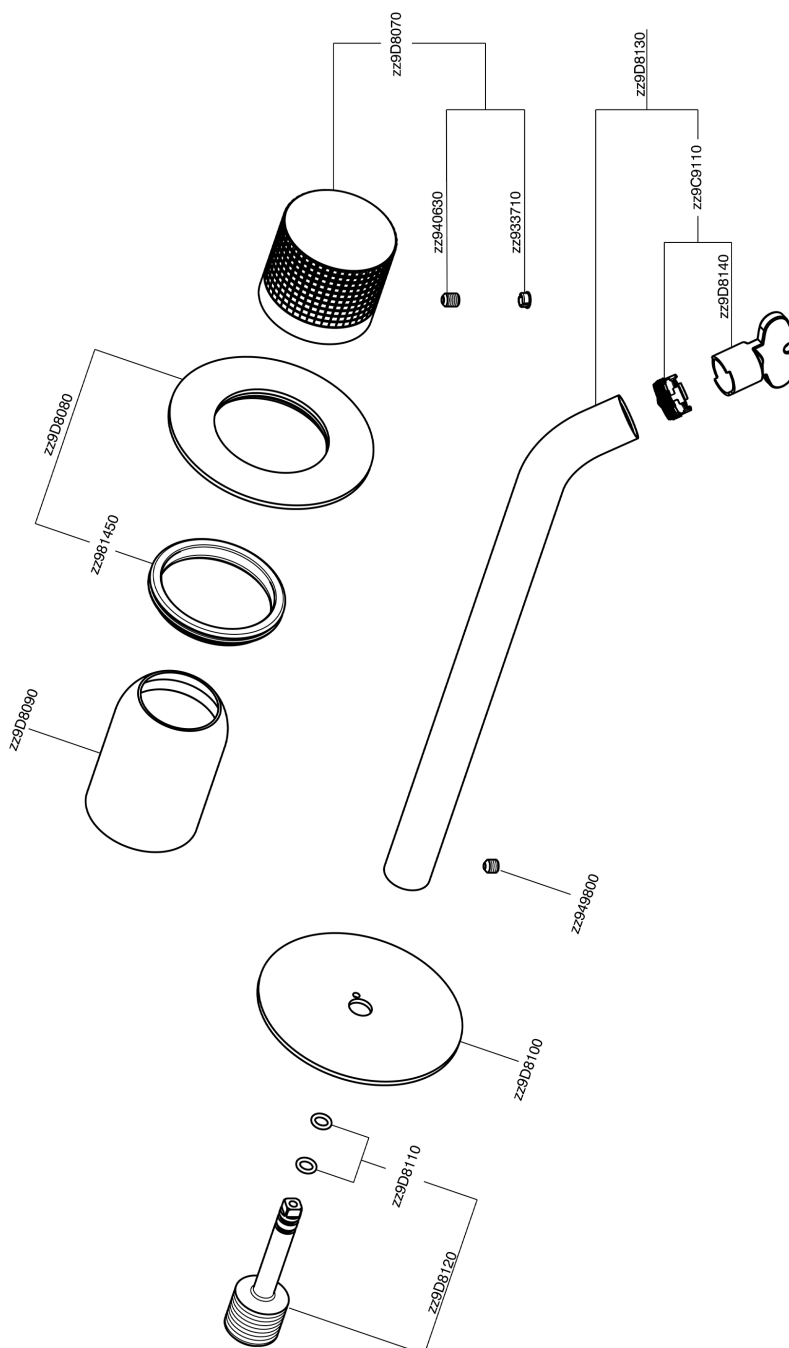

Exposed part for single lever washbasin valve NUANCE X32_X1005511

MODEL **X1005511**

Exposed part for single lever washbasin valve, without concealed part, spout L.250 mm, for item Easy-Box ZA002450-ZA025510, Inox AISI 316L

AVAILABLE FINISHINGS

-  **D1** D1 Brushed Inox
-  **5H** 5H Dark Brass Brushed
-  **5L** 5L Brushed Black Titanium
-  **5N** 5N Brushed Rose Gold

CHARACTERISTICS

Installation **Concealed**
 Required concealed parts **ZA002450**

Exposed part for single lever washbasin valve NUANCE X32_X1005511

X1005511

<https://en.cisal.it/exposed-part-for-single-lever-washbasin-valve-nuance-x32-x1005511>

2026-06-13