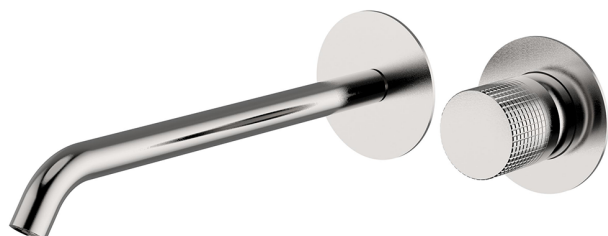

Exposed part for single lever washbasin valve NUANCE X32_X1005511

MODEL **X1005511**

Exposed part for single lever washbasin valve, without concealed part, spout L.250 mm, for item Easy-Box ZA002450-ZA025510, Inox AISI 316L

AVAILABLE FINISHINGS

-  **D1** D1 Brushed Inox
-  **5H** 5H Dark Brass Brushed
-  **5L** 5L Brushed Black Titanium
-  **5N** 5N Brushed Rose Gold

CHARACTERISTICS

Installation **Concealed**
 Required concealed parts **ZA002450**

Exposed part for single lever washbasin valve NUANCE X32_X1005511

X1005511

<https://en.cisal.it/exposed-part-for-single-lever-washbasin-valve-nuance-x32-x1005511>

2026-04-06