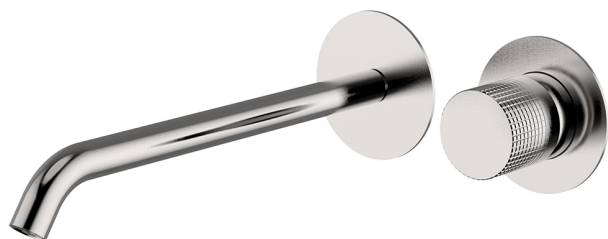

Exposed part for single lever washbasin valve NUANCE X32_X1005511

MODEL **X1005511**

Exposed part for single lever washbasin valve, without concealed part, spout L.250 mm, for item Easy-Box ZA002450-ZA025510, Inox AISI 316L

AVAILABLE FINISHINGS

-  **D1** D1 Brushed Inox
-  **5H** 5H Dark Brass Brushed
-  **5L** 5L Brushed Black Titanium
-  **5N** 5N Brushed Rose Gold

CHARACTERISTICS

Installation **Concealed**
 Required concealed parts **ZA002450**

Exposed part for single lever washbasin valve NUANCE X32_X1005511

X1005511

<https://en.cisal.it/exposed-part-for-single-lever-washbasin-valve-nuance-x32-x1005511>

2026-06-13