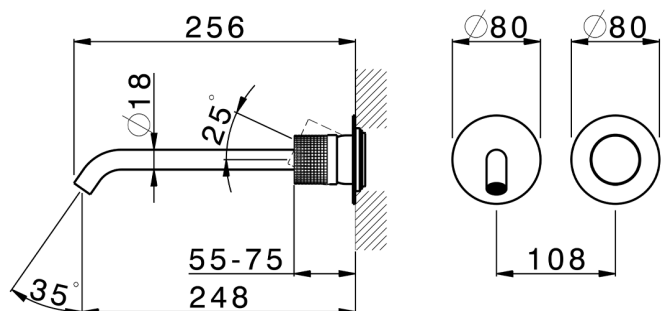

Exposed part for single lever washbasin valve NUANCE X32_X1005511

MODEL **X1005511**

Exposed part for single lever washbasin valve, without concealed part, spout L.250 mm, for item Easy-Box ZA002450-ZA025510, Inox AISI 316L

AVAILABLE FINISHINGS

-  **D1** D1 Brushed Inox
-  **5H** 5H Dark Brass Brushed
-  **5L** 5L Brushed Black Titanium
-  **5N** 5N Brushed Rose Gold

CHARACTERISTICS

Installation **Concealed**
 Required concealed parts **ZA002450**

Exposed part for single lever washbasin valve NUANCE X32_X1005511

X1005511

<https://en.cisal.it/exposed-part-for-single-lever-washbasin-valve-nuance-x32-x1005511>

2026-04-06