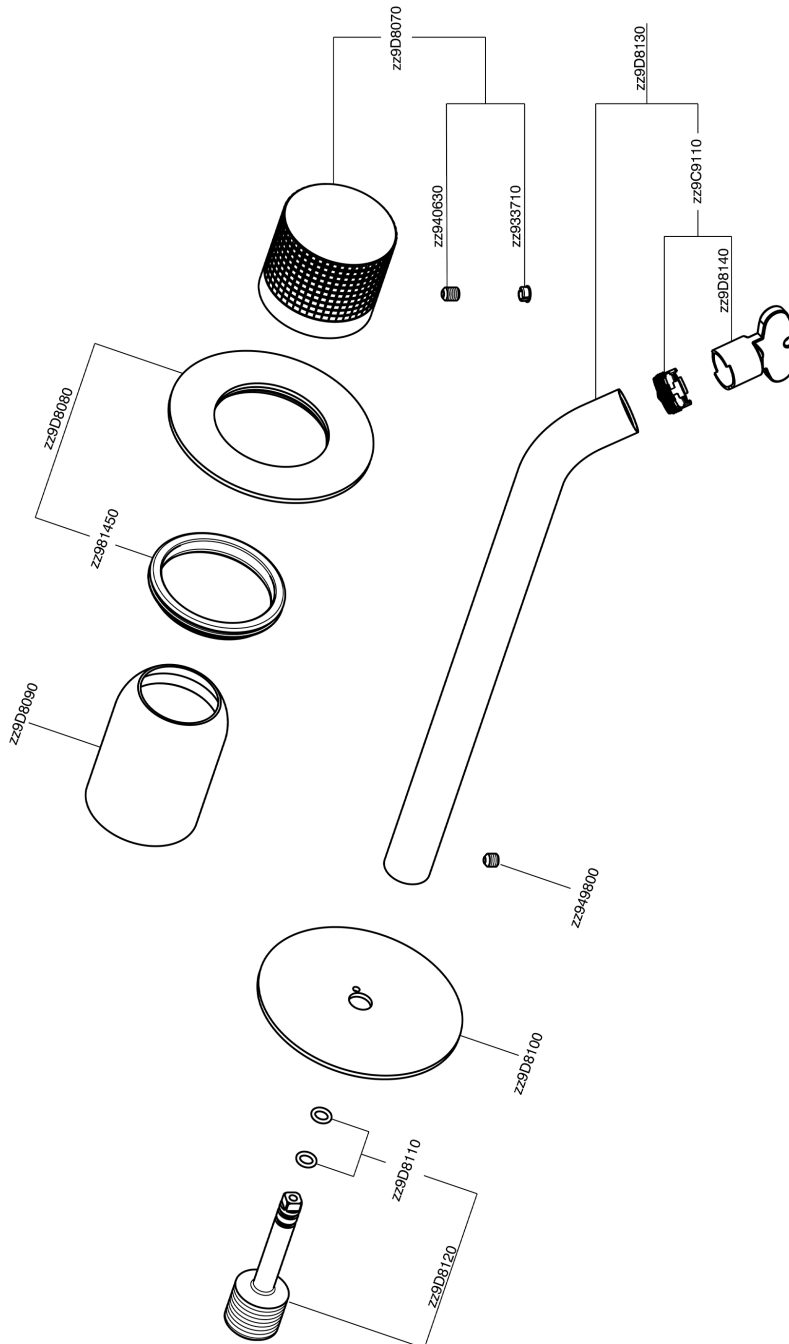

## Exposed part for single lever washbasin valve NUANCE X32\_X1005511

X1005511

<https://en.cisal.it/exposed-part-for-single-lever-washbasin-valve-nuance-x32-x1005511>

2026-06-10