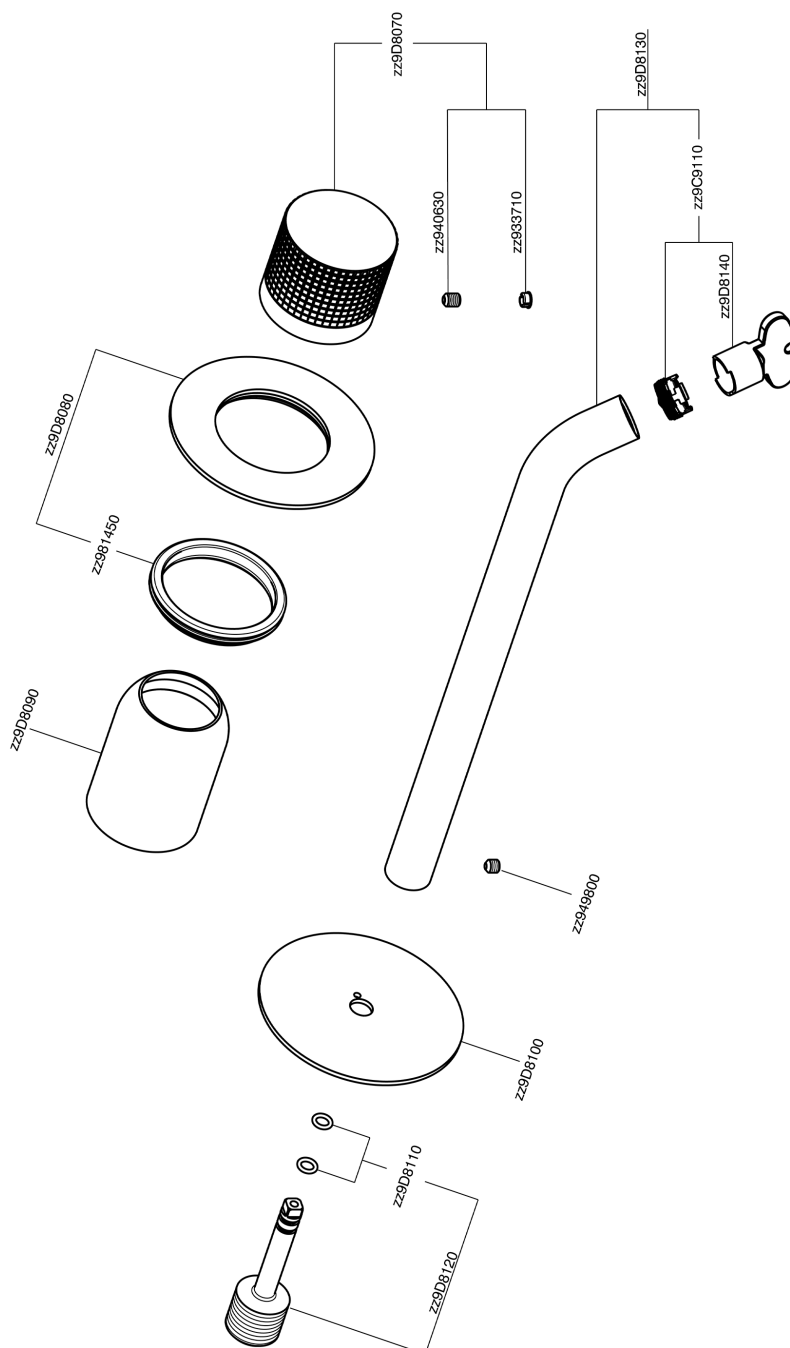

## Exposed part for single lever washbasin valve NUANCE X32\_X1005511

X1005511

<https://en.cisal.it/exposed-part-for-single-lever-washbasin-valve-nuance-x32-x1005511>

2026-04-06