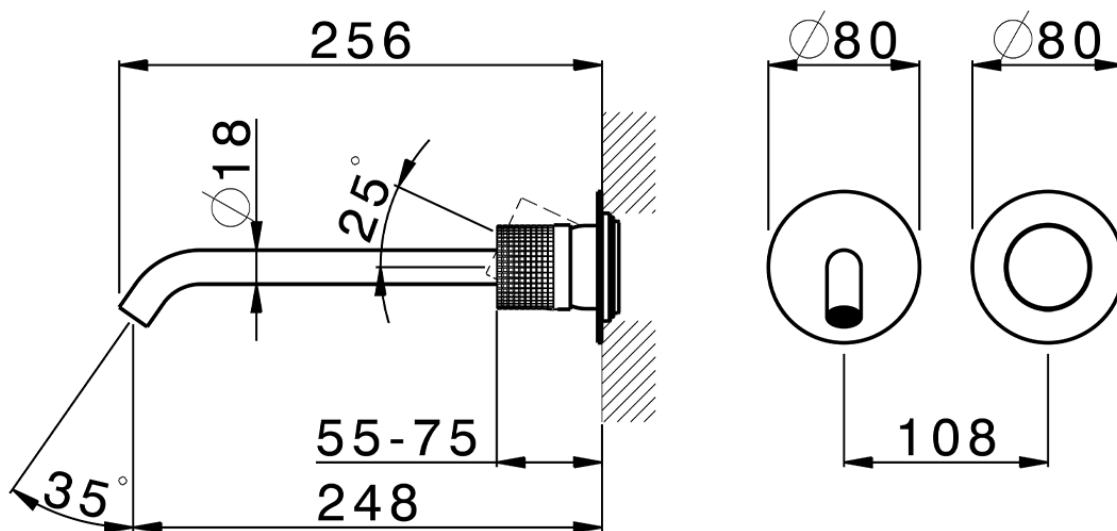

Exposed part for single lever washbasin valve NUANCE X32_X1005511

X1005511

<https://en.cisal.it/exposed-part-for-single-lever-washbasin-valve-nuance-x32-x1005511>

2026-04-06