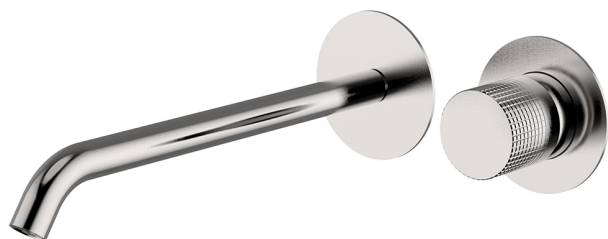

## Exposed part for single lever washbasin valve NUANCE X32\_X1005511

MODEL **X1005511**

Exposed part for single lever washbasin valve, without concealed part, spout L.250 mm, for item Easy-Box ZA002450-ZA025510, Inox AISI 316L

### AVAILABLE FINISHINGS

-  **D1** D1 Brushed Inox
-  **5H** 5H Dark Brass Brushed
-  **5L** 5L Brushed Black Titanium
-  **5N** 5N Brushed Rose Gold

## Exposed part for single lever washbasin valve NUANCE X32\_X1005511

X1005511

<https://en.cisal.it/exposed-part-for-single-lever-washbasin-valve-nuance-x32-x1005511>

2026-04-06