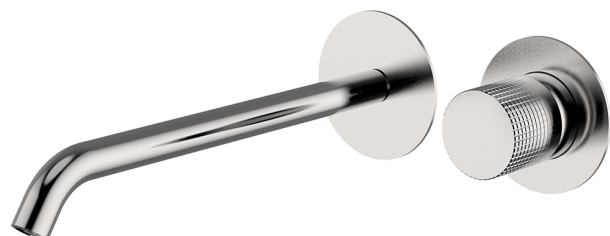

Exposed part for single lever washbasin valve NUANCE X32_X1005511

MODEL **X1005511**

Exposed part for single lever washbasin valve, without concealed part, spout L.250 mm, for item Easy-Box ZA002450-ZA025510, Inox AISI 316L

AVAILABLE FINISHINGS

-  **D1** D1 Brushed Inox
-  **5H** 5H Dark Brass Brushed
-  **5L** 5L Brushed Black Titanium
-  **5N** 5N Brushed Rose Gold

CHARACTERISTICS

Installation **Concealed**
 Required concealed parts **ZA002450**

Exposed part for single lever washbasin valve NUANCE X32_X1005511

X1005511

<https://en.cisal.it/exposed-part-for-single-lever-washbasin-valve-nuance-x32-x1005511>

2026-06-14