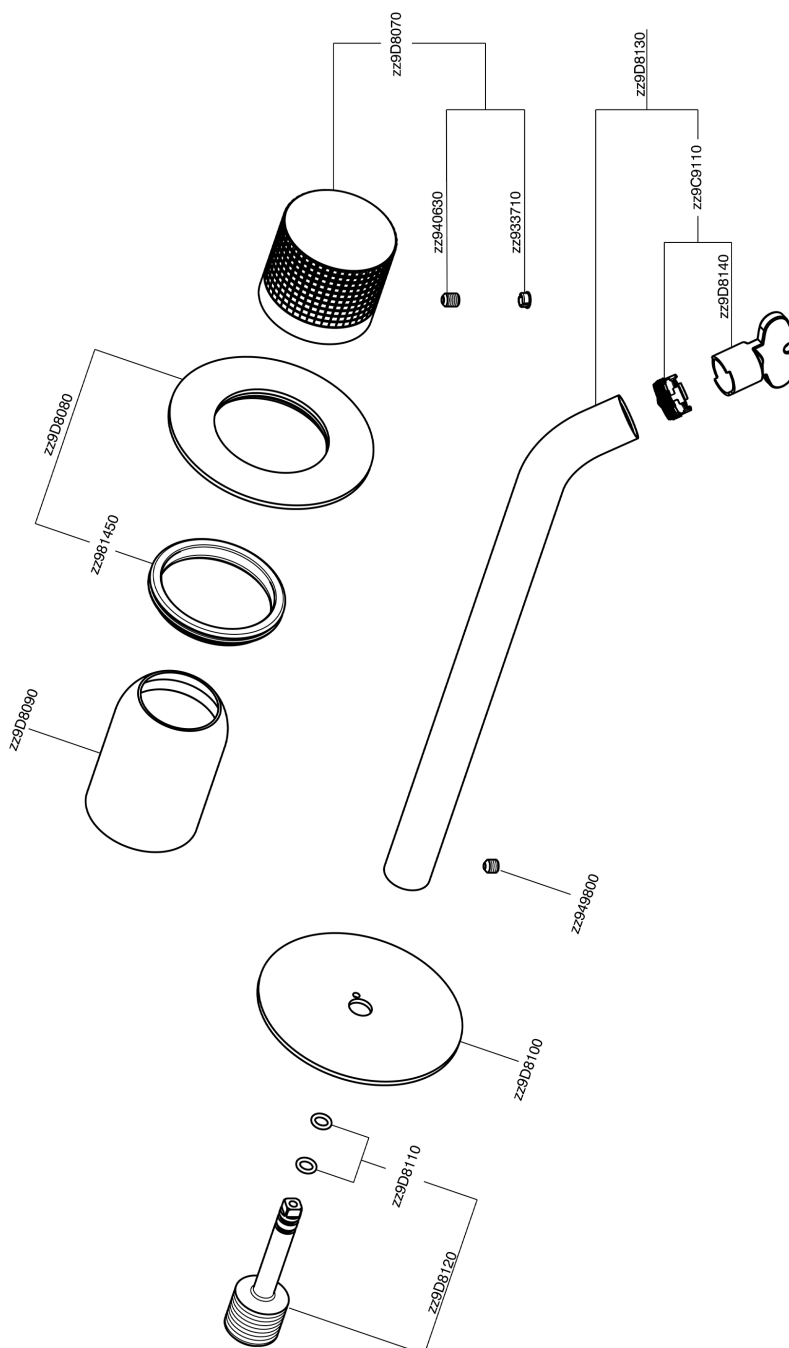

Exposed part for single lever washbasin valve NUANCE X32_X1005511

MODEL **X1005511**

Exposed part for single lever washbasin valve, without concealed part, spout L.250 mm, for item Easy-Box ZA002450-ZA025510, Inox AISI 316L

AVAILABLE FINISHINGS

-  **D1** D1 Brushed Inox
-  **5H** 5H Dark Brass Brushed
-  **5L** 5L Brushed Black Titanium
-  **5N** 5N Brushed Rose Gold

CHARACTERISTICS

Installation **Concealed**
 Required concealed parts **ZA002450**

Exposed part for single lever washbasin valve NUANCE X32_X1005511

X1005511

<https://en.cisal.it/exposed-part-for-single-lever-washbasin-valve-nuance-x32-x1005511>

2026-06-14