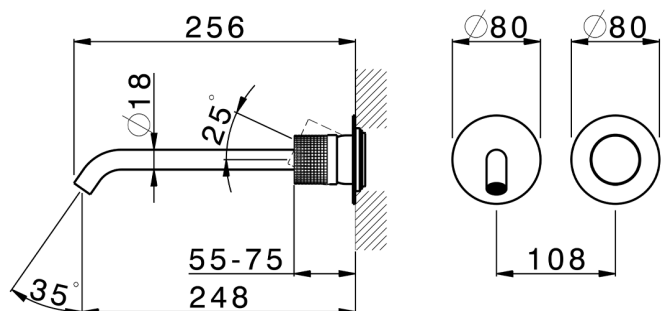

Exposed part for single lever washbasin valve NUANCE X32_X1005511

MODEL **X1005511**

Exposed part for single lever washbasin valve, without concealed part, spout L.250 mm, for item Easy-Box ZA002450-ZA025510, Inox AISI 316L

AVAILABLE FINISHINGS

-  **D1** D1 Brushed Inox
-  **5H** 5H Dark Brass Brushed
-  **5L** 5L Brushed Black Titanium
-  **5N** 5N Brushed Rose Gold

CHARACTERISTICS

Installation **Concealed**
 Required concealed parts **ZA002450**

Exposed part for single lever washbasin valve NUANCE X32_X1005511

X1005511

<https://en.cisal.it/exposed-part-for-single-lever-washbasin-valve-nuance-x32-x1005511>

2026-06-14