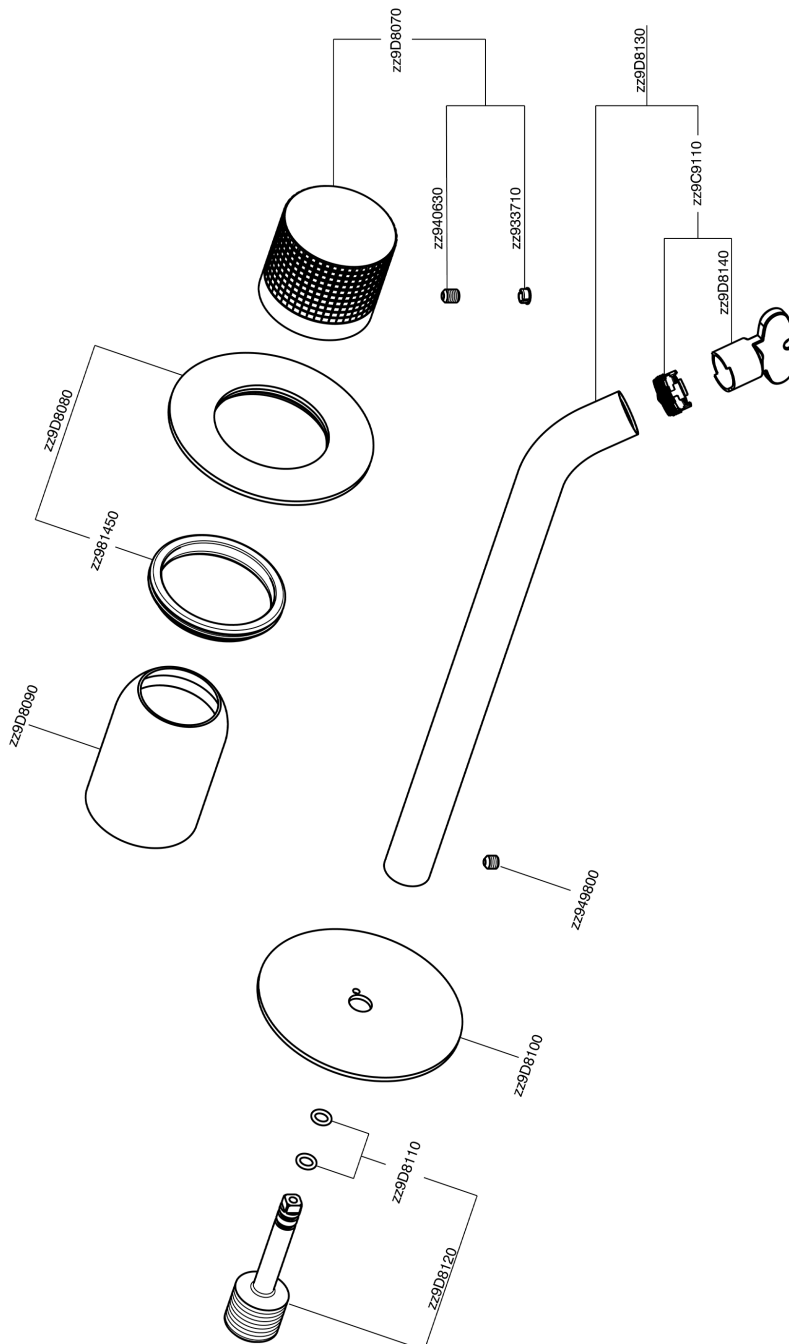

## Exposed part for single lever washbasin valve NUANCE X32\_X1005511

MODEL **X1005511**

Exposed part for single lever washbasin valve, without concealed part, spout L.250 mm, for item Easy-Box ZA002450-ZA025510, Inox AISI 316L

### AVAILABLE FINISHINGS

-  **D1** D1 Brushed Inox
-  **5H** 5H Dark Brass Brushed
-  **5L** 5L Brushed Black Titanium
-  **5N** 5N Brushed Rose Gold

### CHARACTERISTICS

Installation **Concealed**  
 Required concealed parts **ZA002450**

## Exposed part for single lever washbasin valve NUANCE X32\_X1005511

X1005511

<https://en.cisal.it/exposed-part-for-single-lever-washbasin-valve-nuance-x32-x1005511>

2026-04-26