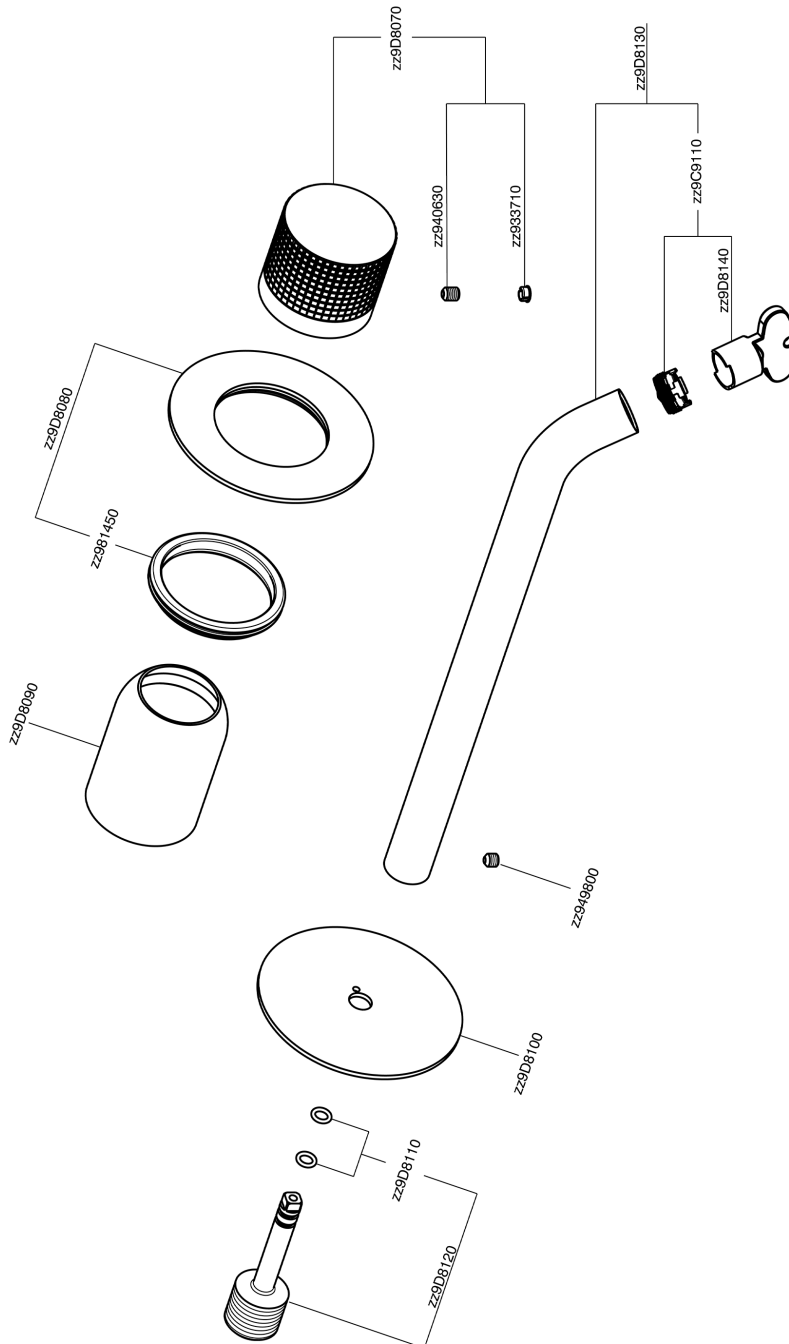

## Exposed part for single lever washbasin valve NUANCE X32\_X1005511

MODEL **X1005511**

Exposed part for single lever washbasin valve, without concealed part, spout L.250 mm, for item Easy-Box ZA002450-ZA025510, Inox AISI 316L

### AVAILABLE FINISHINGS

-  **D1** D1 Brushed Inox
-  **5H** 5H Dark Brass Brushed
-  **5L** 5L Brushed Black Titanium
-  **5N** 5N Brushed Rose Gold

### CHARACTERISTICS

Installation **Concealed**  
 Required concealed parts **ZA002450**

## Exposed part for single lever washbasin valve NUANCE X32\_X1005511

X1005511

<https://en.cisal.it/exposed-part-for-single-lever-washbasin-valve-nuance-x32-x1005511>

2026-04-06