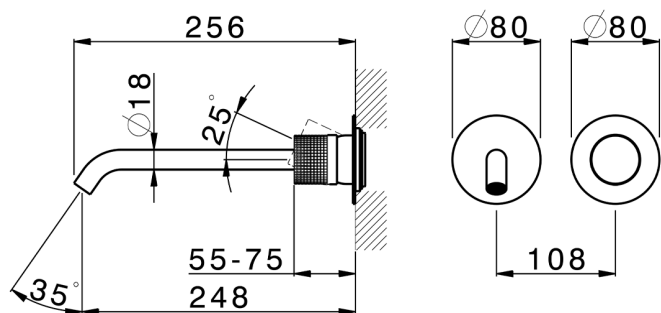

Exposed part for single lever washbasin valve NUANCE X32_X1005511

MODEL **X1005511**

Exposed part for single lever washbasin valve, without concealed part, spout L.250 mm, for item Easy-Box ZA002450-ZA025510, Inox AISI 316L

AVAILABLE FINISHINGS

- **D1** D1 Brushed Inox
- **5H** 5H Dark Brass Brushed
- **5L** 5L Brushed Black Titanium
- **5N** 5N Brushed Rose Gold

CHARACTERISTICS

Installation **Concealed**
Required concealed parts **ZA002450**