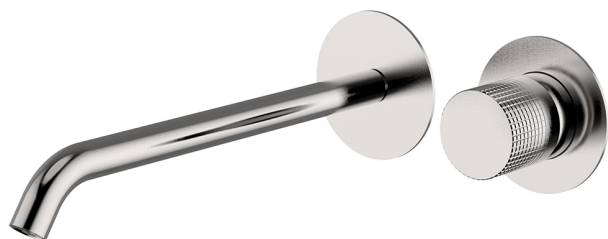

## Exposed part for single lever washbasin valve NUANCE X32\_X1005511

MODEL **X1005511**

Exposed part for single lever washbasin valve, without concealed part, spout L.250 mm, for item Easy-Box ZA002450-ZA025510, Inox AISI 316L

### AVAILABLE FINISHINGS

-  **D1** D1 Brushed Inox
-  **5H** 5H Dark Brass Brushed
-  **5L** 5L Brushed Black Titanium
-  **5N** 5N Brushed Rose Gold

## Exposed part for single lever washbasin valve NUANCE X32\_X1005511

X1005511

<https://en.cisal.it/exposed-part-for-single-lever-washbasin-valve-nuance-x32-x1005511>

2026-04-26