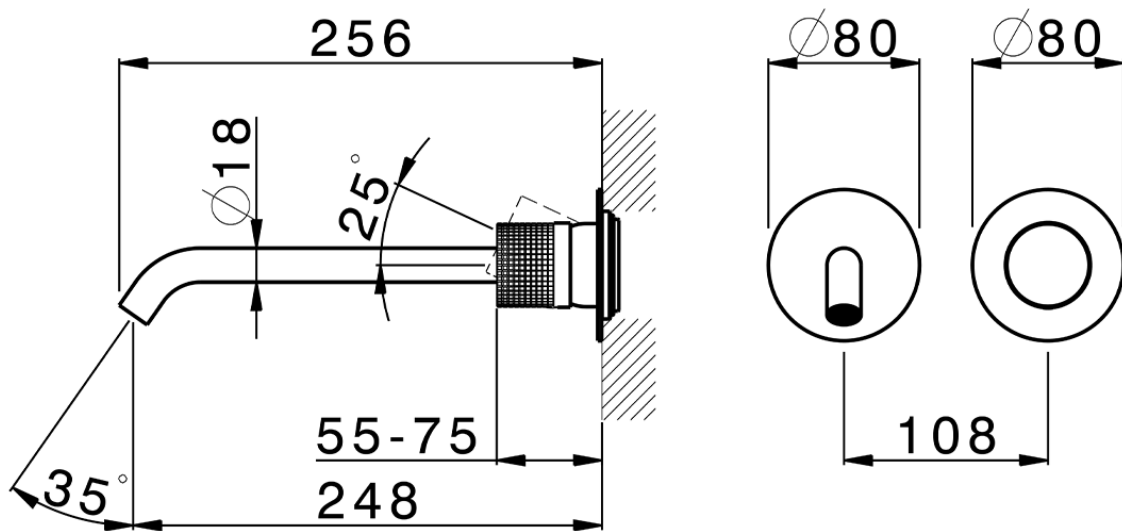

Exposed part for single lever washbasin valve NUANCE X32_X1005511

X1005511

<https://en.cisal.it/exposed-part-for-single-lever-washbasin-valve-nuance-x32-x1005511>

2026-04-26