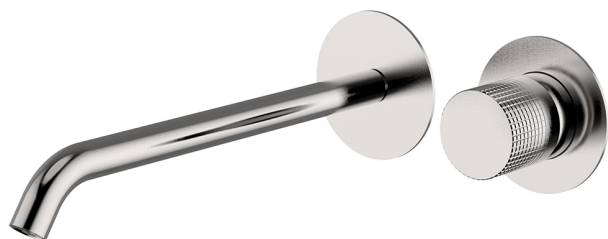

Exposed part for single lever washbasin valve NUANCE X32_X1005511

MODEL **X1005511**

Exposed part for single lever washbasin valve, without concealed part, spout L.250 mm, for item Easy-Box ZA002450-ZA025510, Inox AISI 316L

AVAILABLE FINISHINGS

-  **D1** D1 Brushed Inox
-  **5H** 5H Dark Brass Brushed
-  **5L** 5L Brushed Black Titanium
-  **5N** 5N Brushed Rose Gold

CHARACTERISTICS

Installation **Concealed**
 Required concealed parts **ZA002450**

Exposed part for single lever washbasin valve NUANCE X32_X1005511

X1005511

<https://en.cisal.it/exposed-part-for-single-lever-washbasin-valve-nuance-x32-x1005511>

2026-04-08