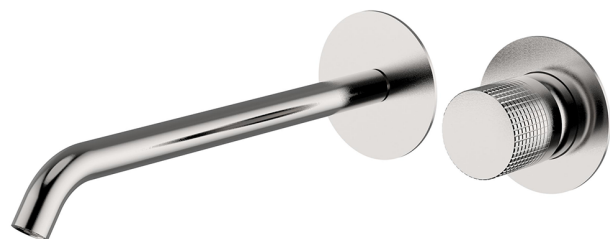

Exposed part for single lever washbasin valve NUANCE X32_X1005511

MODEL **X1005511**

Exposed part for single lever washbasin valve, without concealed part, spout L.250 mm, for item Easy-Box ZA002450-ZA025510, Inox AISI 316L

AVAILABLE FINISHINGS

-  **D1** D1 Brushed Inox
-  **5H** 5H Dark Brass Brushed
-  **5L** 5L Brushed Black Titanium
-  **5N** 5N Brushed Rose Gold

CHARACTERISTICS

Installation **Concealed**
 Required concealed parts **ZA002450**

Exposed part for single lever washbasin valve NUANCE X32_X1005511

X1005511

<https://en.cisal.it/exposed-part-for-single-lever-washbasin-valve-nuance-x32-x1005511>

2026-06-13