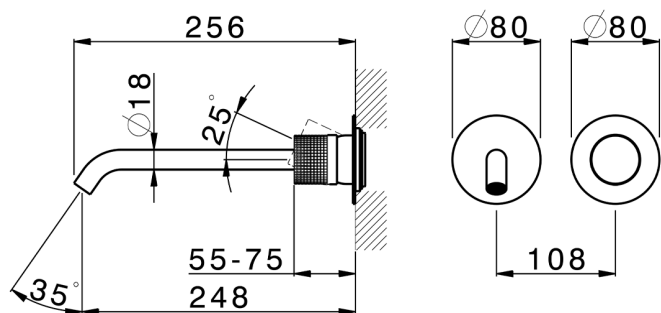

Exposed part for single lever washbasin valve NUANCE X32_X1005511

MODEL **X1005511**

Exposed part for single lever washbasin valve, without concealed part, spout L.250 mm, for item Easy-Box ZA002450-ZA025510, Inox AISI 316L

AVAILABLE FINISHINGS

-  **D1** D1 Brushed Inox
-  **5H** 5H Dark Brass Brushed
-  **5L** 5L Brushed Black Titanium
-  **5N** 5N Brushed Rose Gold

CHARACTERISTICS

Installation **Concealed**
 Required concealed parts **ZA002450**

Exposed part for single lever washbasin valve NUANCE X32_X1005511

X1005511

<https://en.cisal.it/exposed-part-for-single-lever-washbasin-valve-nuance-x32-x1005511>

2026-04-08