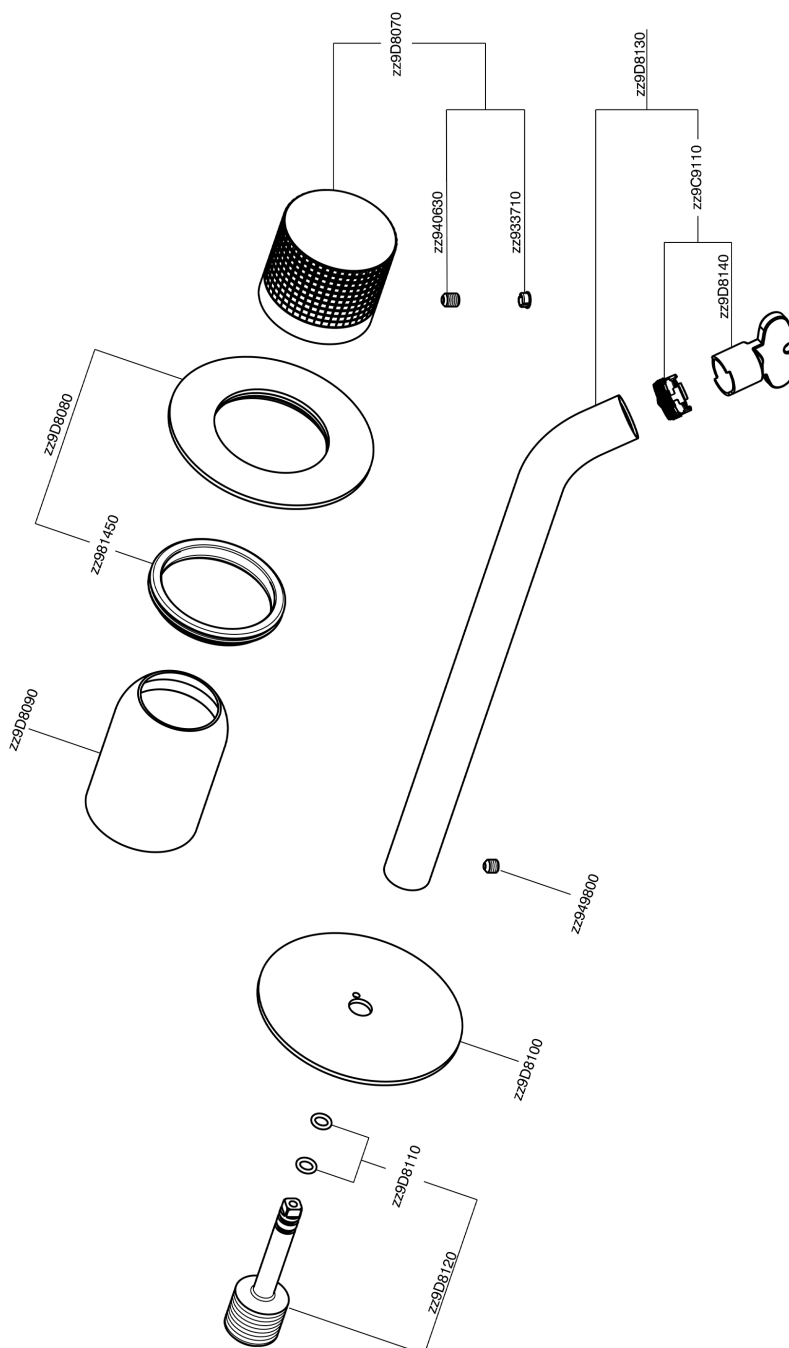

Exposed part for single lever washbasin valve NUANCE X32_X1005511

MODEL **X1005511**

Exposed part for single lever washbasin valve, without concealed part, spout L.250 mm, for item Easy-Box ZA002450-ZA025510, Inox AISI 316L

AVAILABLE FINISHINGS

-  **D1** D1 Brushed Inox
-  **5H** 5H Dark Brass Brushed
-  **5L** 5L Brushed Black Titanium
-  **5N** 5N Brushed Rose Gold

CHARACTERISTICS

Installation **Concealed**
 Required concealed parts **ZA002450**

Exposed part for single lever washbasin valve NUANCE X32_X1005511

X1005511

<https://en.cisal.it/exposed-part-for-single-lever-washbasin-valve-nuance-x32-x1005511>

2026-04-08