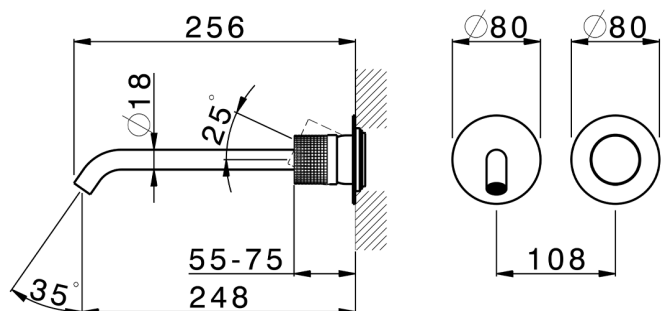

Exposed part for single lever washbasin valve NUANCE X32_X1005511

MODEL **X1005511**

Exposed part for single lever washbasin valve, without concealed part, spout L.250 mm, for item Easy-Box ZA002450-ZA025510, Inox AISI 316L

AVAILABLE FINISHINGS

-  **D1** D1 Brushed Inox
-  **5H** 5H Dark Brass Brushed
-  **5L** 5L Brushed Black Titanium
-  **5N** 5N Brushed Rose Gold

CHARACTERISTICS

Installation **Concealed**
 Required concealed parts **ZA002450**

Exposed part for single lever washbasin valve NUANCE X32_X1005511

X1005511

<https://en.cisal.it/exposed-part-for-single-lever-washbasin-valve-nuance-x32-x1005511>

2026-06-13