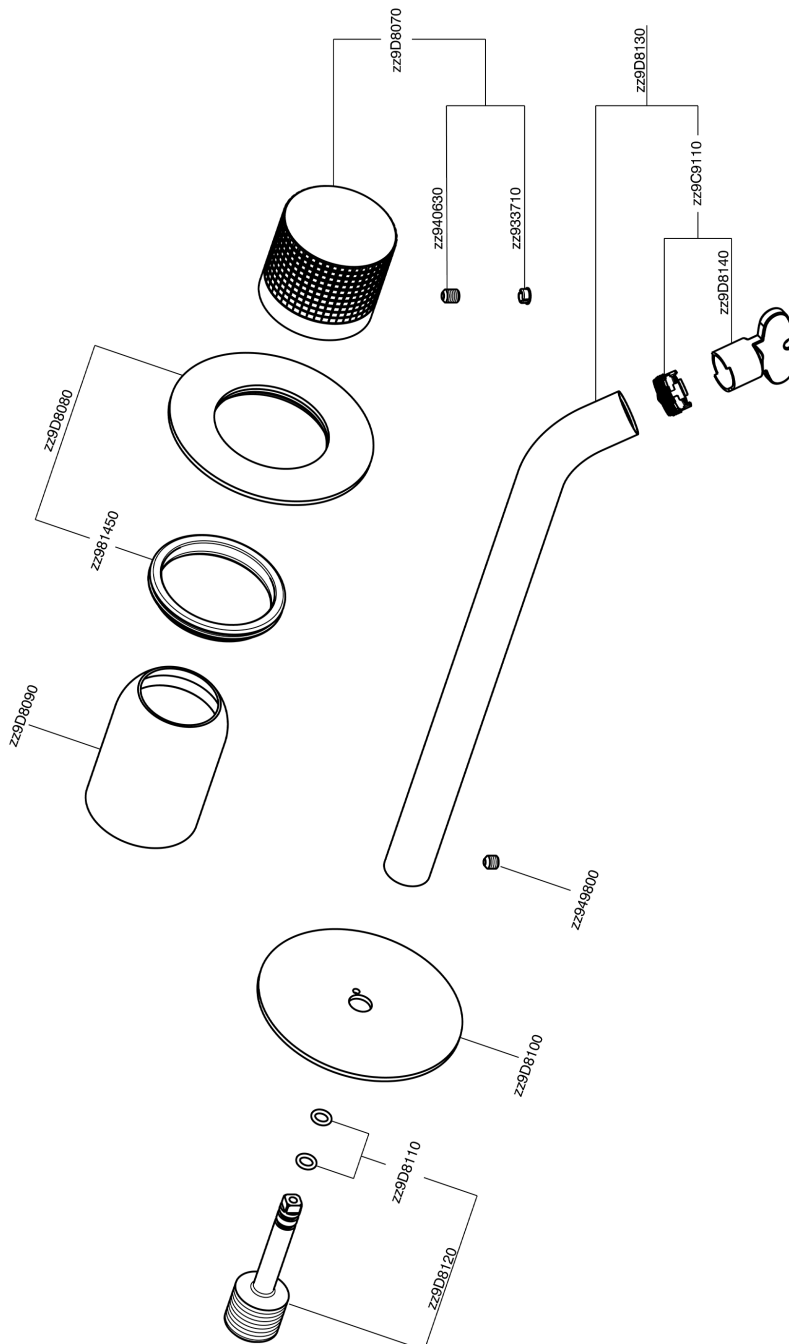

Exposed part for single lever washbasin valve NUANCE X32_X1005511

MODEL **X1005511**

Exposed part for single lever washbasin valve, without concealed part, spout L.250 mm, for item Easy-Box ZA002450-ZA025510, Inox AISI 316L

AVAILABLE FINISHINGS

-  **D1** D1 Brushed Inox
-  **5H** 5H Dark Brass Brushed
-  **5L** 5L Brushed Black Titanium
-  **5N** 5N Brushed Rose Gold

CHARACTERISTICS

Installation **Concealed**
 Required concealed parts **ZA002450**

Exposed part for single lever washbasin valve NUANCE X32_X1005511

X1005511

<https://en.cisal.it/exposed-part-for-single-lever-washbasin-valve-nuance-x32-x1005511>

2026-06-13