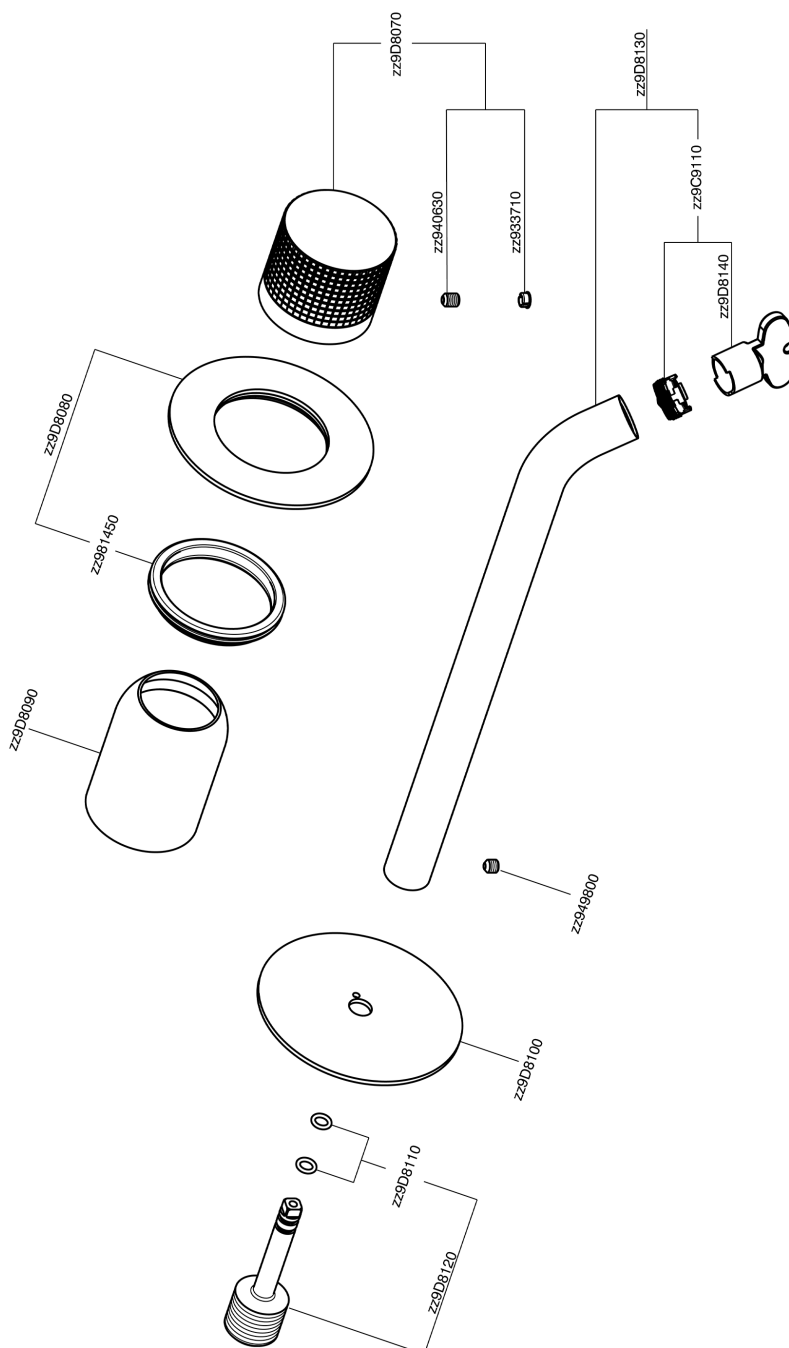

Exposed part for single lever washbasin valve NUANCE X32_X1005511

X1005511

<https://en.cisal.it/exposed-part-for-single-lever-washbasin-valve-nuance-x32-x1005511>

2026-04-26