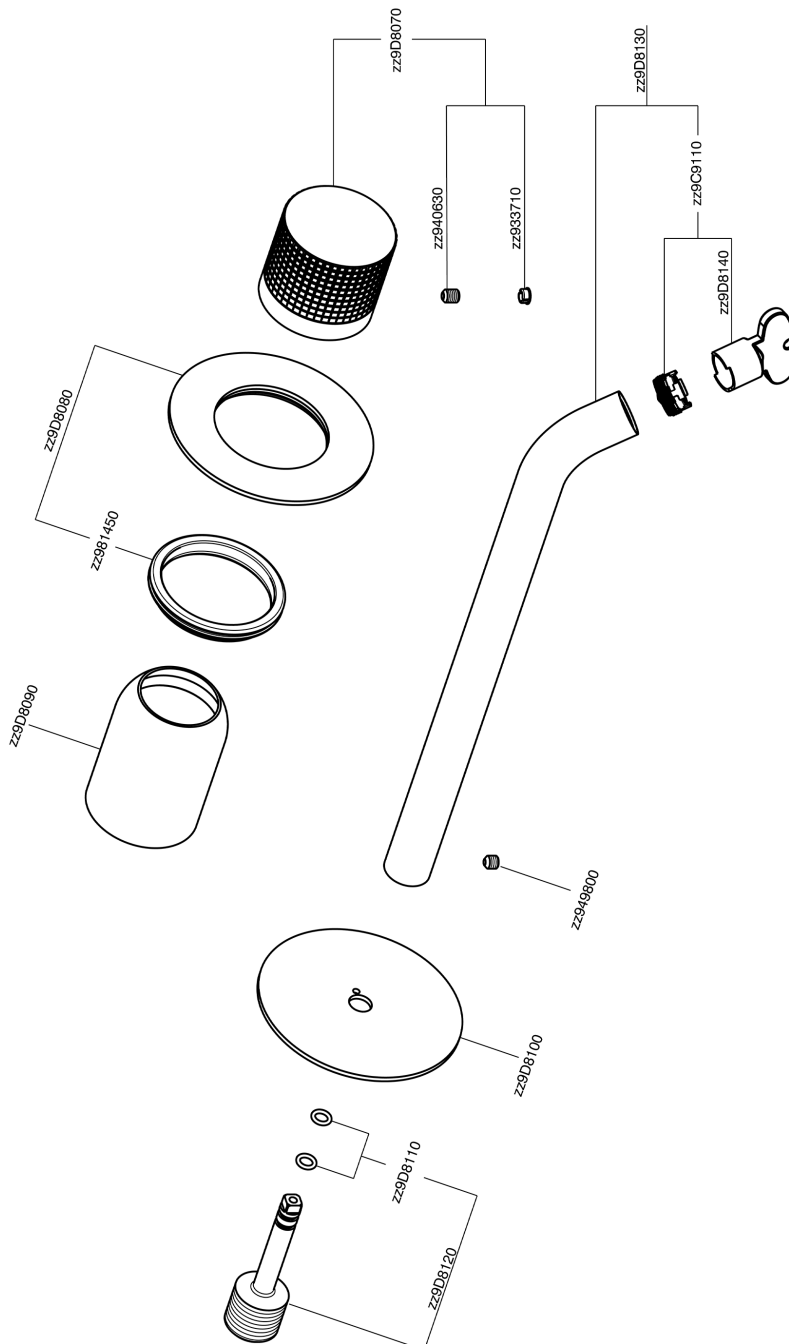

Exposed part for single lever washbasin valve NUANCE X32_X1005511

X1005511

<https://en.cisal.it/exposed-part-for-single-lever-washbasin-valve-nuance-x32-x1005511>

2026-06-14