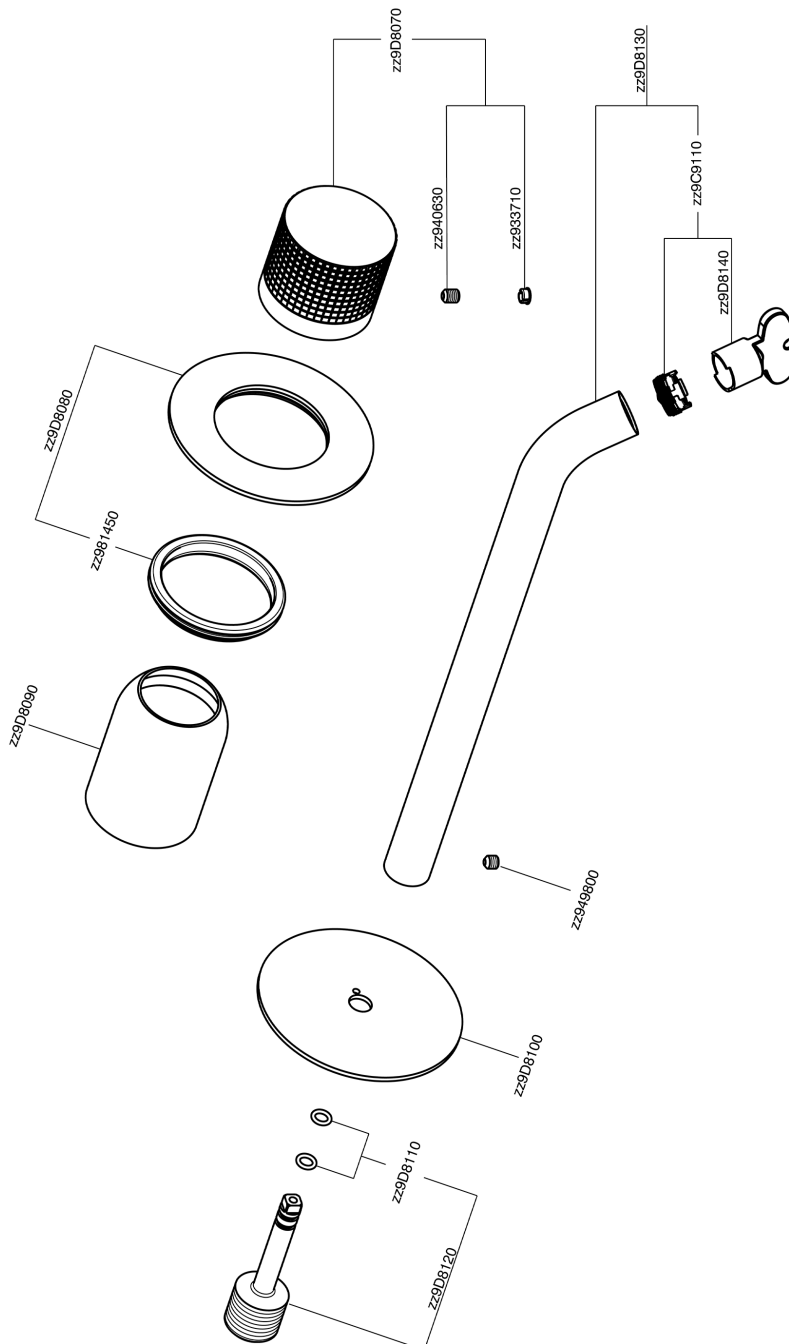

Exposed part for single lever washbasin valve NUANCE X32_X1005511

X1005511

<https://en.cisal.it/exposed-part-for-single-lever-washbasin-valve-nuance-x32-x1005511>

2026-05-17