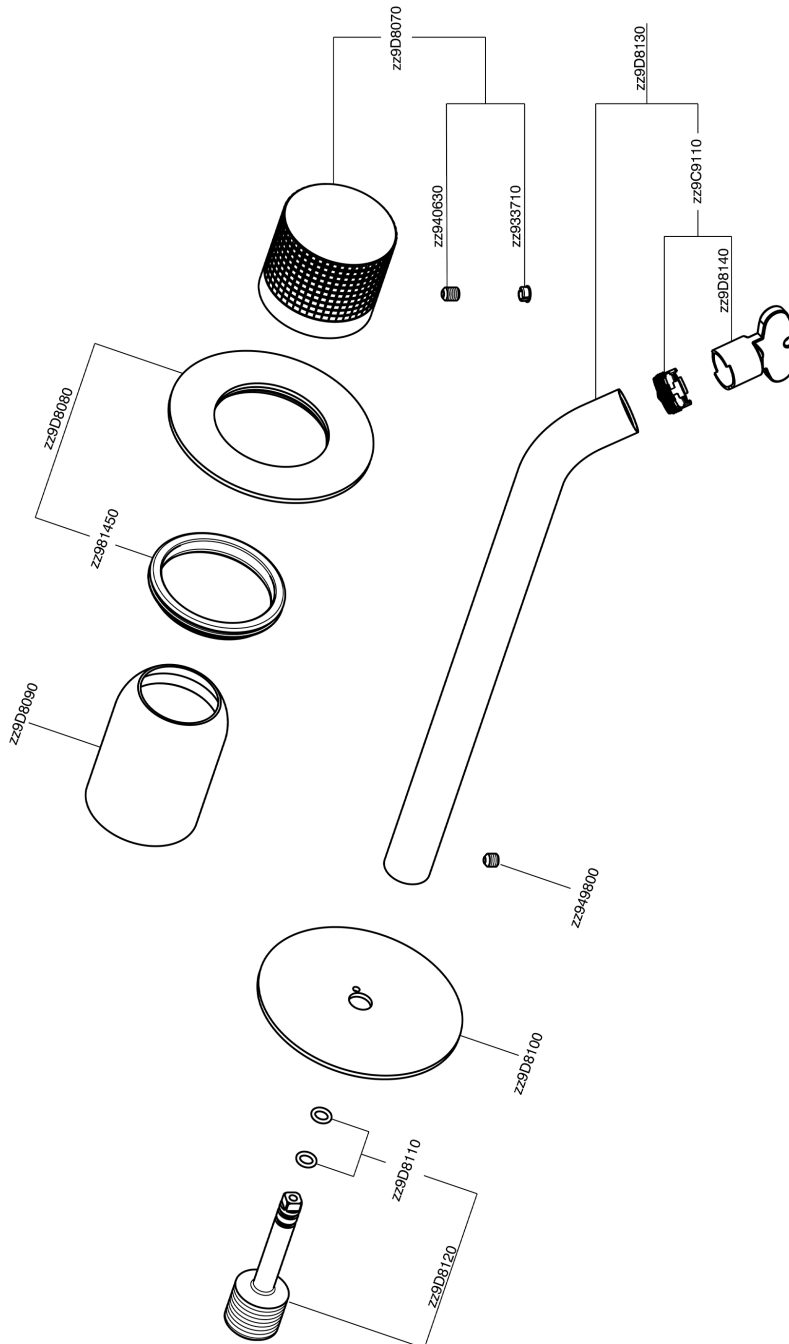

## Exposed part for single lever washbasin valve NUANCE X32\_X1005511

X1005511

<https://en.cisal.it/exposed-part-for-single-lever-washbasin-valve-nuance-x32-x1005511>

2026-04-05