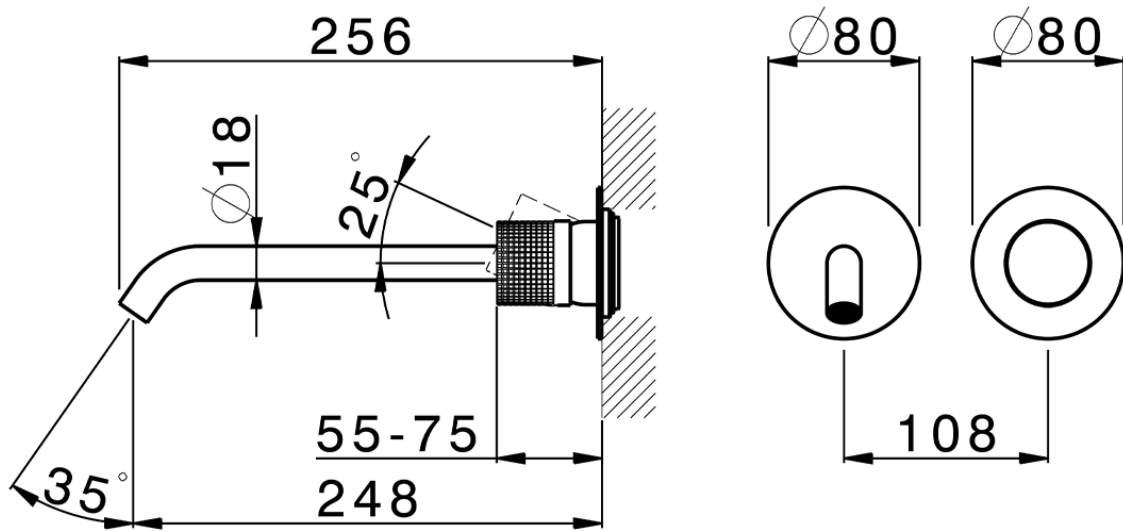

Exposed part for single lever washbasin valve NUANCE X32_X1005511

X1005511

<https://en.cisal.it/exposed-part-for-single-lever-washbasin-valve-nuance-x32-x1005511>

2026-04-05