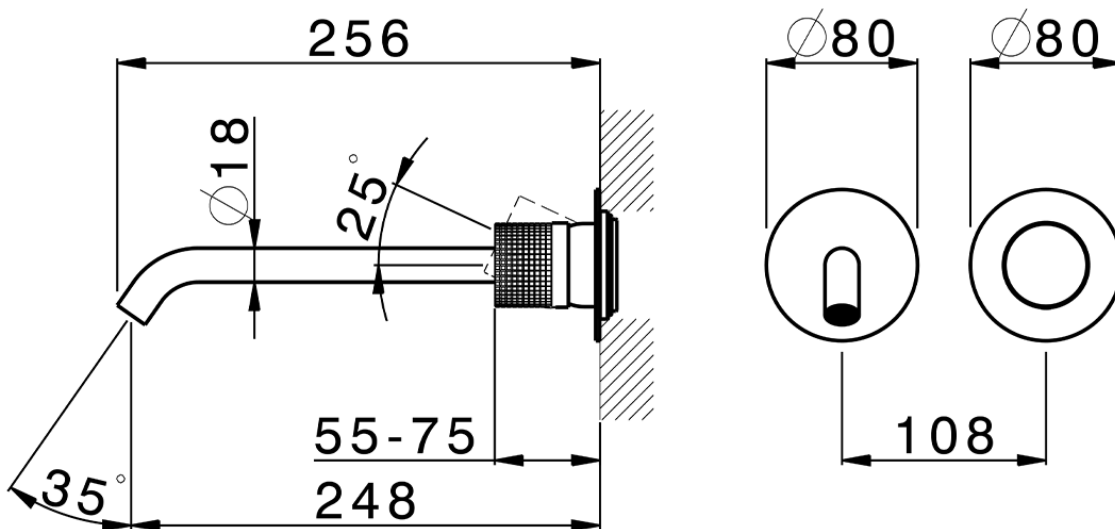

Exposed part for single lever washbasin valve NUANCE X32_X1005511

X1005511

<https://en.cisal.it/exposed-part-for-single-lever-washbasin-valve-nuance-x32-x1005511>

2026-05-17