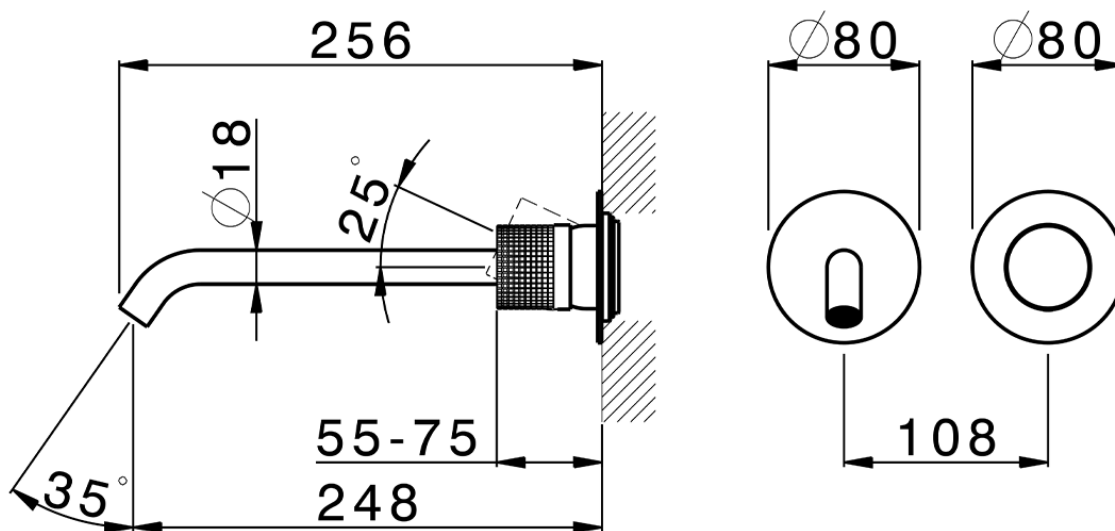

Exposed part for single lever washbasin valve NUANCE X32_X1005511

X1005511

<https://en.cisal.it/exposed-part-for-single-lever-washbasin-valve-nuance-x32-x1005511>

2026-06-06