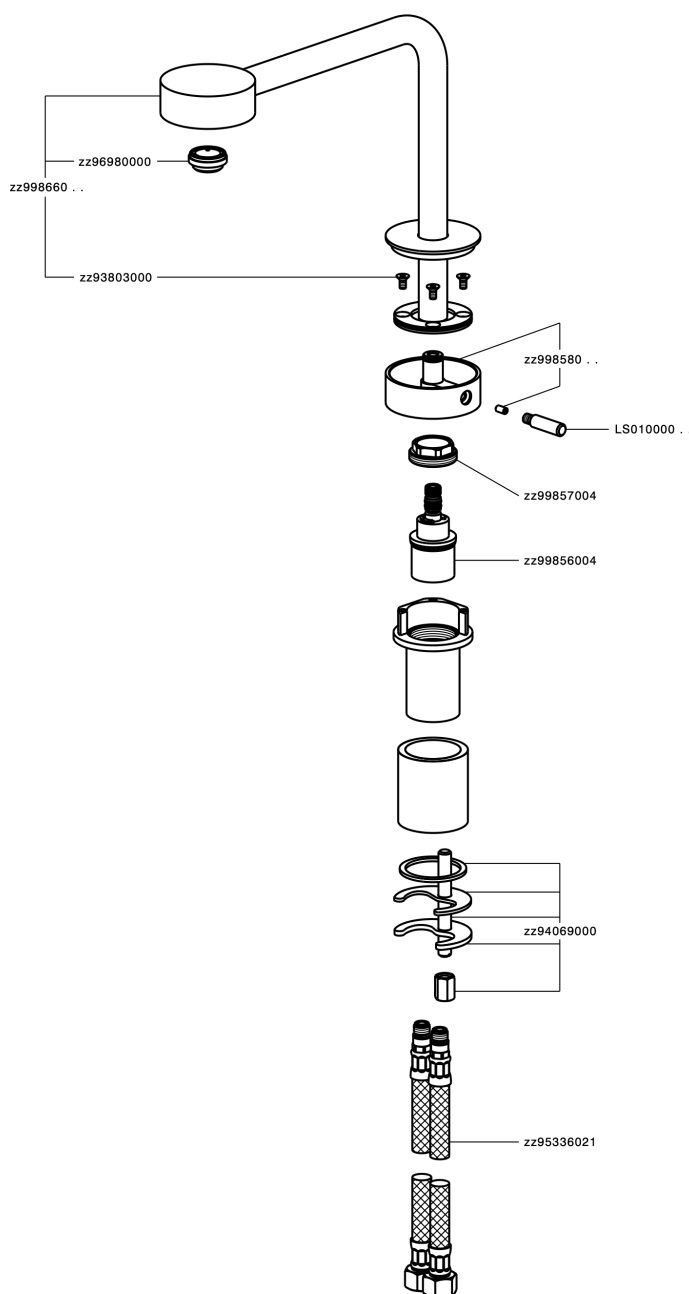

Single lever 'high' washbasin mixer SLIM_SM001730

MODEL **SM001730**

Single lever 'high' washbasin mixer, without automatic pop-up waste, G.3/8" stainless steel flexible hoses

AVAILABLE FINISHINGS

-  **40** 40 Matt Black
-  **4Q** 4Q Matt White
-  **6T** 6T Chrome/Matt Black
-  **7D** 7D Polished Nickel/Matt Black

CHARACTERISTICS

Cartridge Spare Parts **ZZ99856004**

27 mm Progressive single-lever cartridge

Single lever 'high' washbasin mixer SLIM_SM001730

SM001730

<https://en.cisal.it/single-lever-high-washbasin-mixer-slim-sm001730>