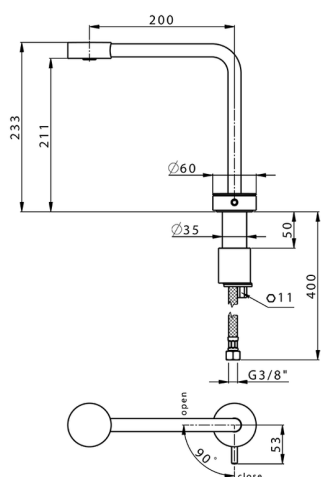

Single lever 'high' washbasin mixer SLIM_SM001730

MODEL **SM001730**

Single lever 'high' washbasin mixer, without automatic pop-up waste, G.3/8" stainless steel flexible hoses

AVAILABLE FINISHINGS

-  **40** 40 Matt Black
-  **4Q** 4Q Matt White
-  **6T** 6T Chrome/Matt Black
-  **7D** 7D Polished Nickel/Matt Black

CHARACTERISTICS

Cartridge Spare Parts **ZZ99856004**

27 mm Progressive single-lever cartridge

Single lever 'high' washbasin mixer SLIM_SM001730

SM001730

<https://en.cisal.it/single-lever-high-washbasin-mixer-slim-sm001730>