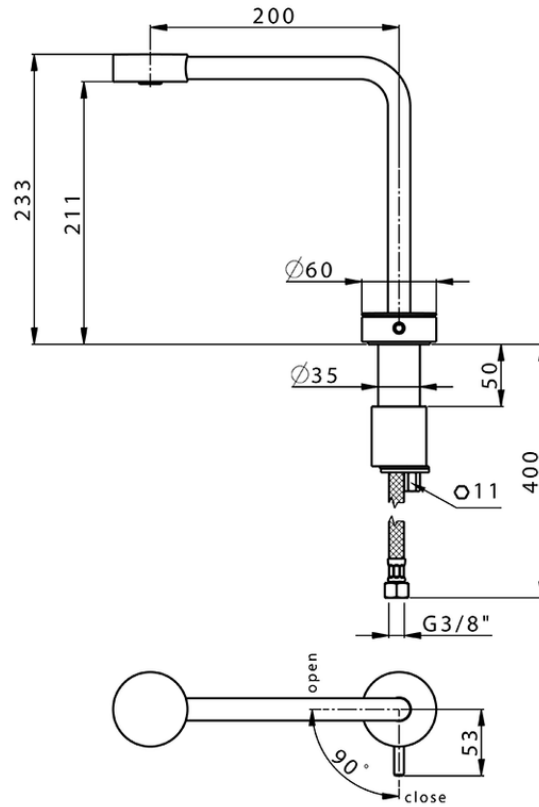

Single lever 'high' washbasin mixer SLIM_SM001730

SM001730

<https://en.cisal.it/single-lever-high-washbasin-mixer-slim-sm001730>

2026-04-06