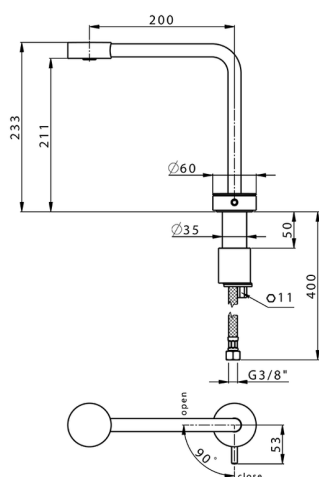

Single lever 'high' washbasin mixer SLIM_SM001730

MODEL **SM001730**

Single lever 'high' washbasin mixer, without automatic pop-up waste, G.3/8" stainless steel flexible hoses

AVAILABLE FINISHINGS

-  **40** 40 Matt Black
-  **4Q** 4Q Matt White
-  **6T** 6T Chrome/Matt Black
-  **7D** 7D Polished Nickel/Matt Black

CHARACTERISTICS

Cartridge Spare Parts **ZZ99856004**

27 mm Progressive single-lever cartridge

Single lever 'high' washbasin mixer SLIM_SM001730

SM001730

<https://en.cisal.it/single-lever-high-washbasin-mixer-slim-sm001730>