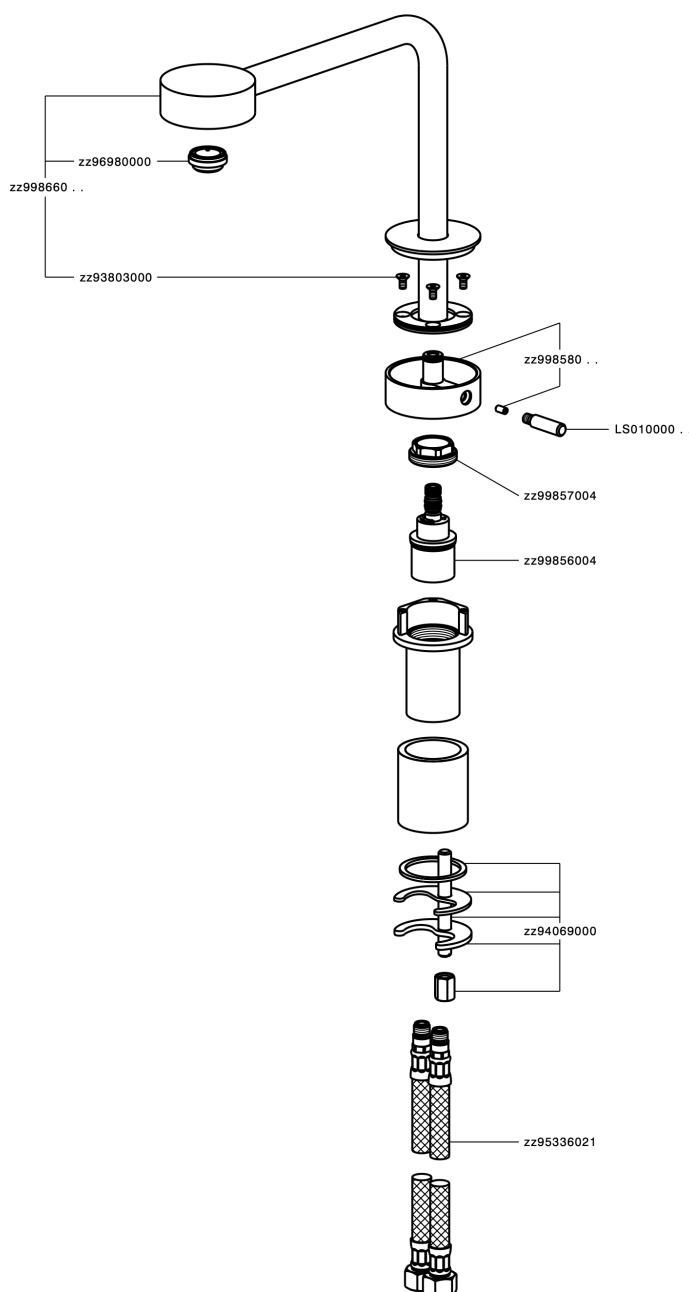

Single lever 'high' washbasin mixer SLIM_SM001730

MODEL **SM001730**

Single lever 'high' washbasin mixer, without automatic pop-up waste, G.3/8" stainless steel flexible hoses

AVAILABLE FINISHINGS

-  **40** 40 Matt Black
-  **4Q** 4Q Matt White
-  **6T** 6T Chrome/Matt Black
-  **7D** 7D Polished Nickel/Matt Black

CHARACTERISTICS

Cartridge Spare Parts **ZZ99856004**

27 mm Progressive single-lever cartridge

Single lever 'high' washbasin mixer SLIM_SM001730

SM001730

<https://en.cisal.it/single-lever-high-washbasin-mixer-slim-sm001730>