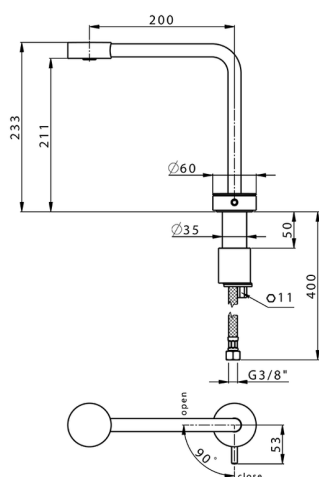

## Single lever 'high' washbasin mixer SLIM\_SM001730

MODEL **SM001730**

Single lever 'high' washbasin mixer, without automatic pop-up waste, G.3/8" stainless steel flexible hoses

### CHARACTERISTICS

Cartridge Spare Parts **ZZ99856004**

**27 mm Progressive single-lever cartridge**

## Single lever 'high' washbasin mixer SLIM\_SM001730

SM001730

<https://en.cisal.it/single-lever-high-washbasin-mixer-slim-sm001730>

2026-04-26