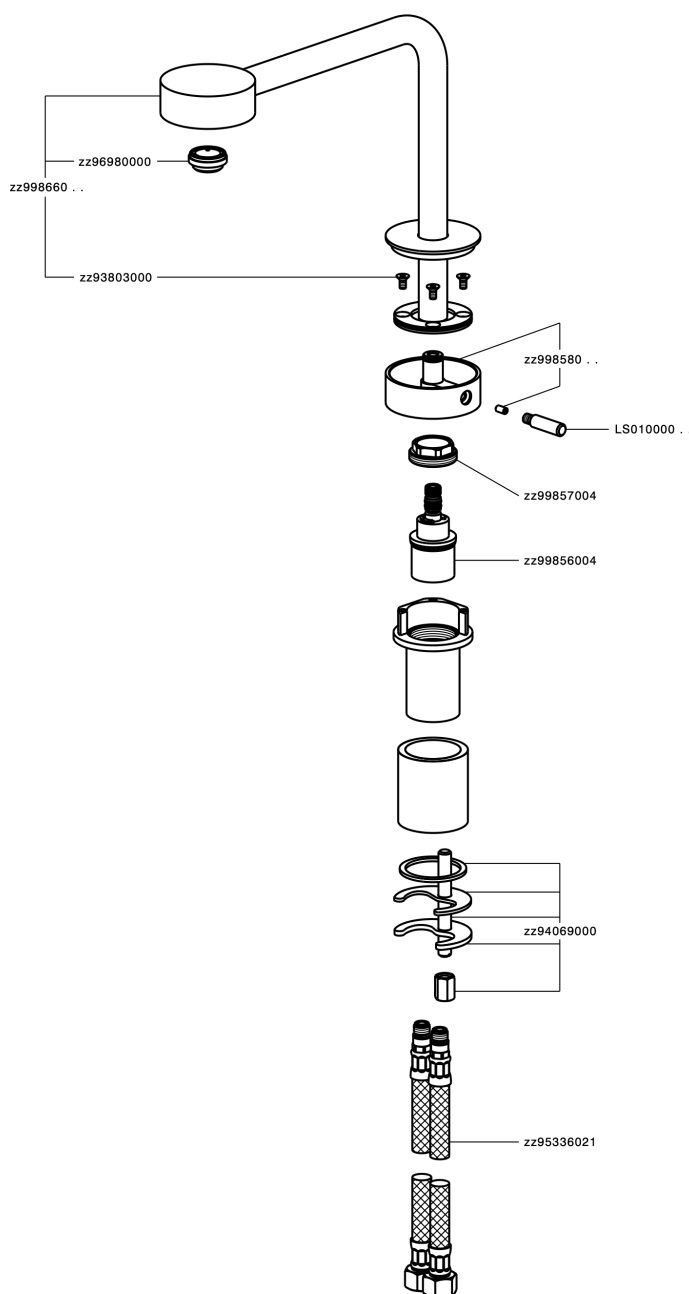

Single lever 'high' washbasin mixer SLIM_SM001730

SM001730

<https://en.cisal.it/single-lever-high-washbasin-mixer-slim-sm001730>

2026-06-13