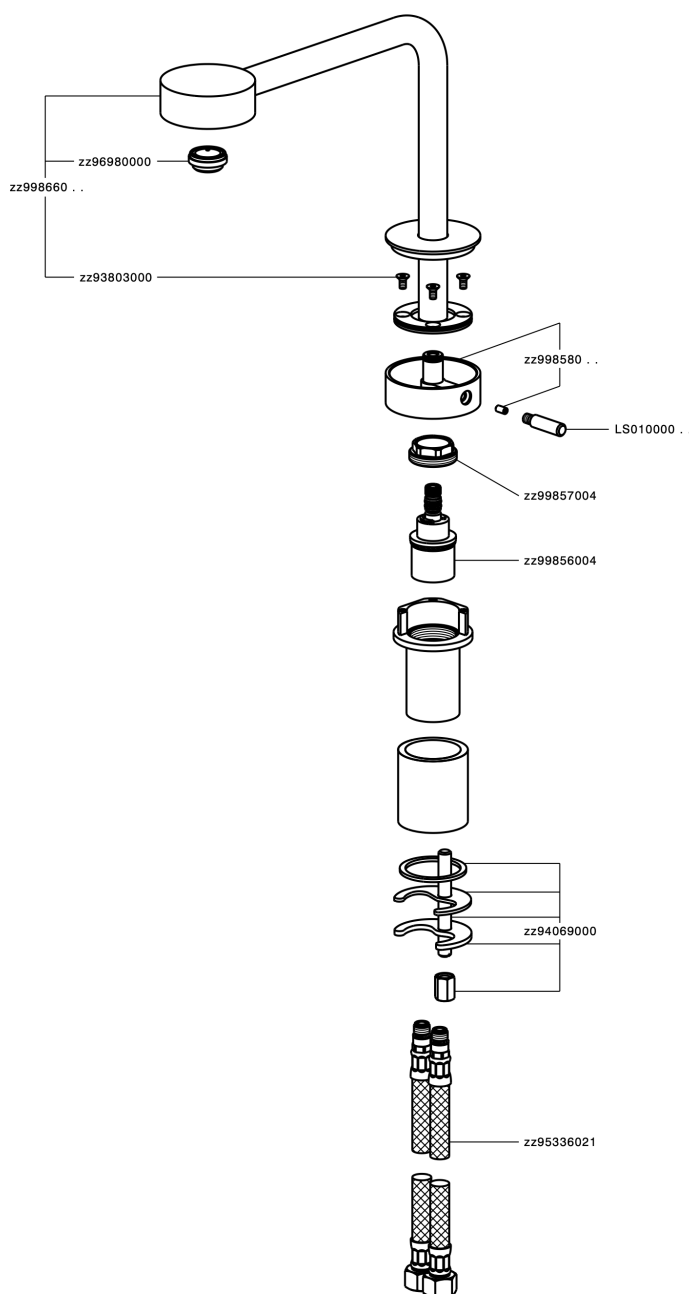

Single lever 'high' washbasin mixer SLIM_SM001730

SM001730

<https://en.cisal.it/single-lever-high-washbasin-mixer-slim-sm001730>

2026-04-26