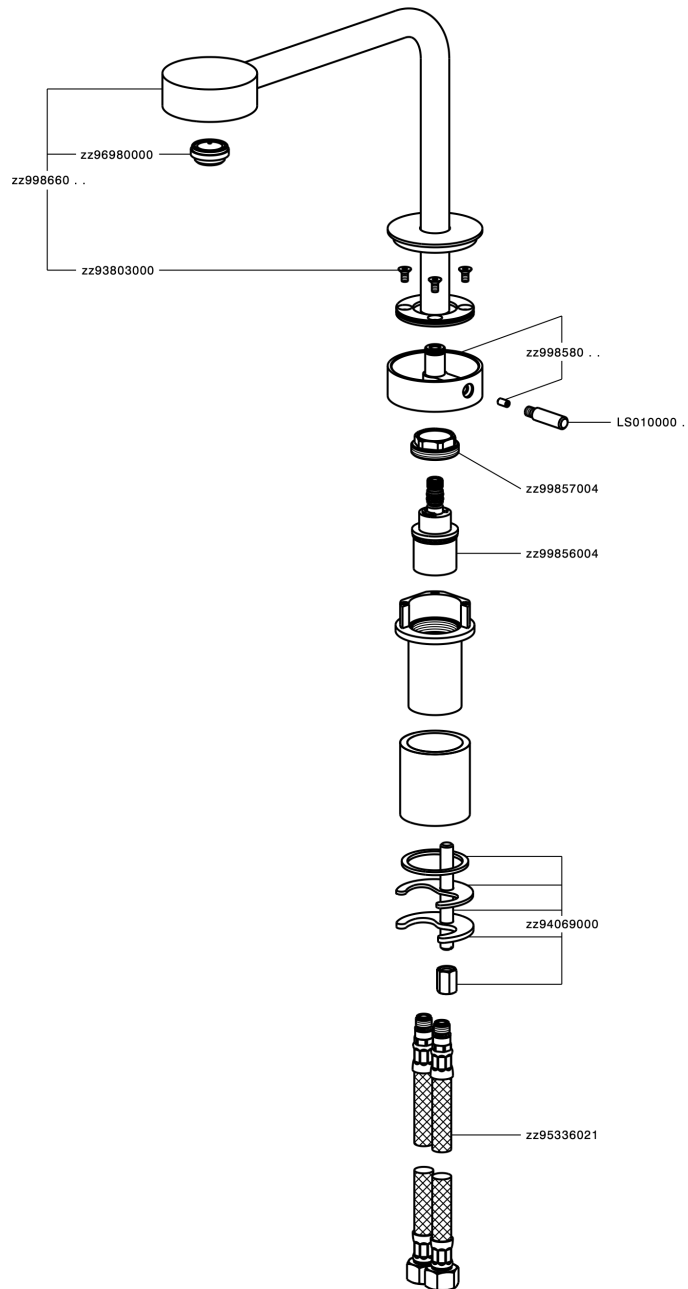

Single lever 'high' washbasin mixer SLIM_SM001730

SM001730

<https://en.cisal.it/single-lever-high-washbasin-mixer-slim-sm001730>

2026-06-13