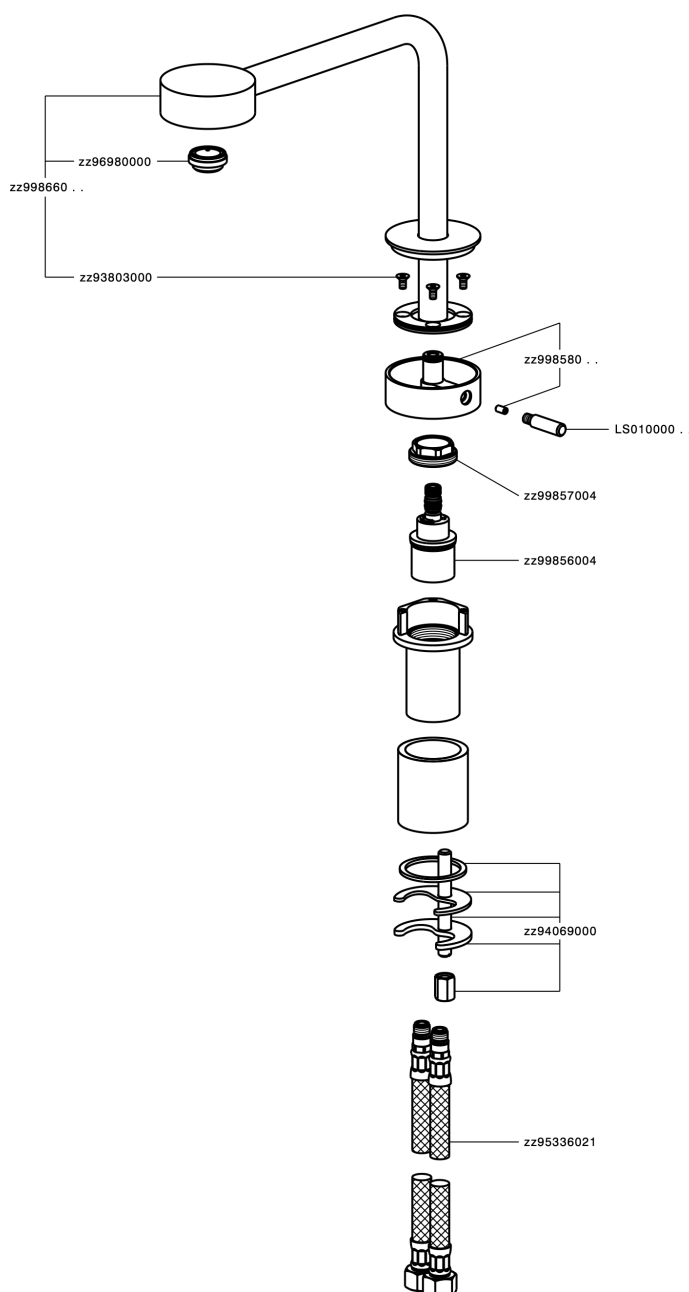

Single lever 'high' washbasin mixer SLIM_SM001730

SM001730

<https://en.cisal.it/single-lever-high-washbasin-mixer-slim-sm001730>

2026-05-17