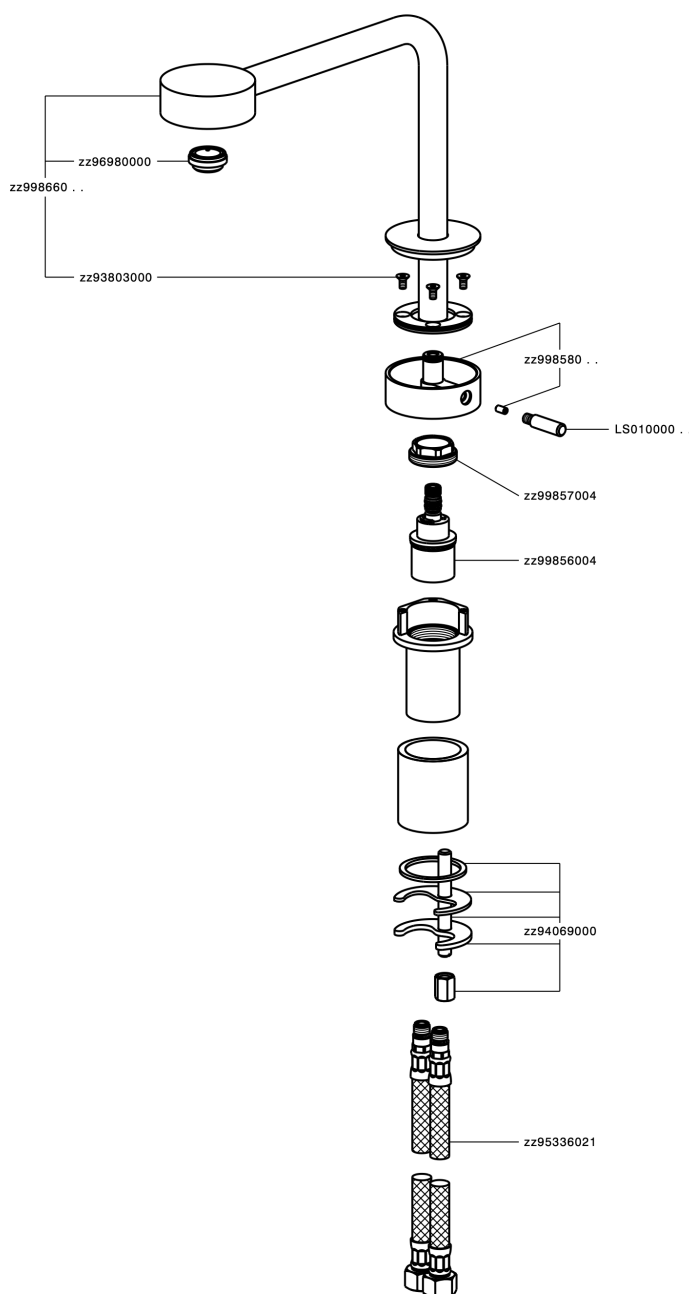

Single lever 'high' washbasin mixer SLIM_SM001730

SM001730

<https://en.cisal.it/single-lever-high-washbasin-mixer-slim-sm001730>

2026-07-03