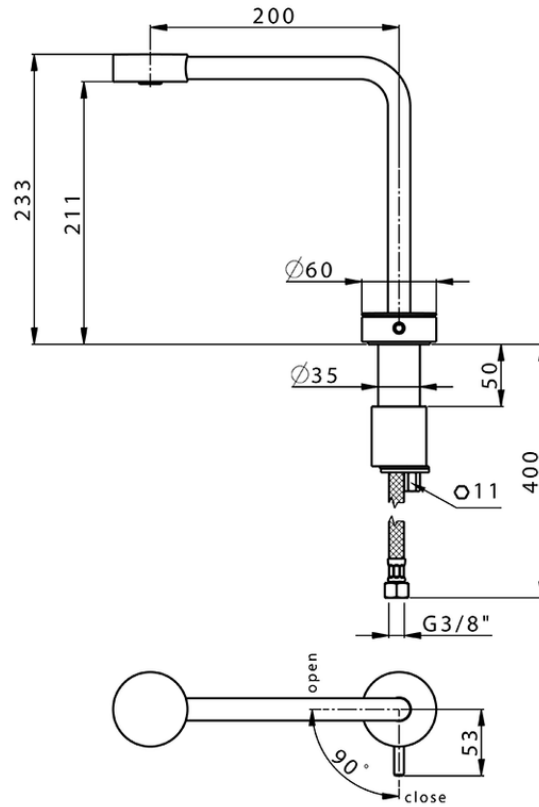

Single lever 'high' washbasin mixer SLIM_SM001730

SM001730

<https://en.cisal.it/single-lever-high-washbasin-mixer-slim-sm001730>

2026-06-14