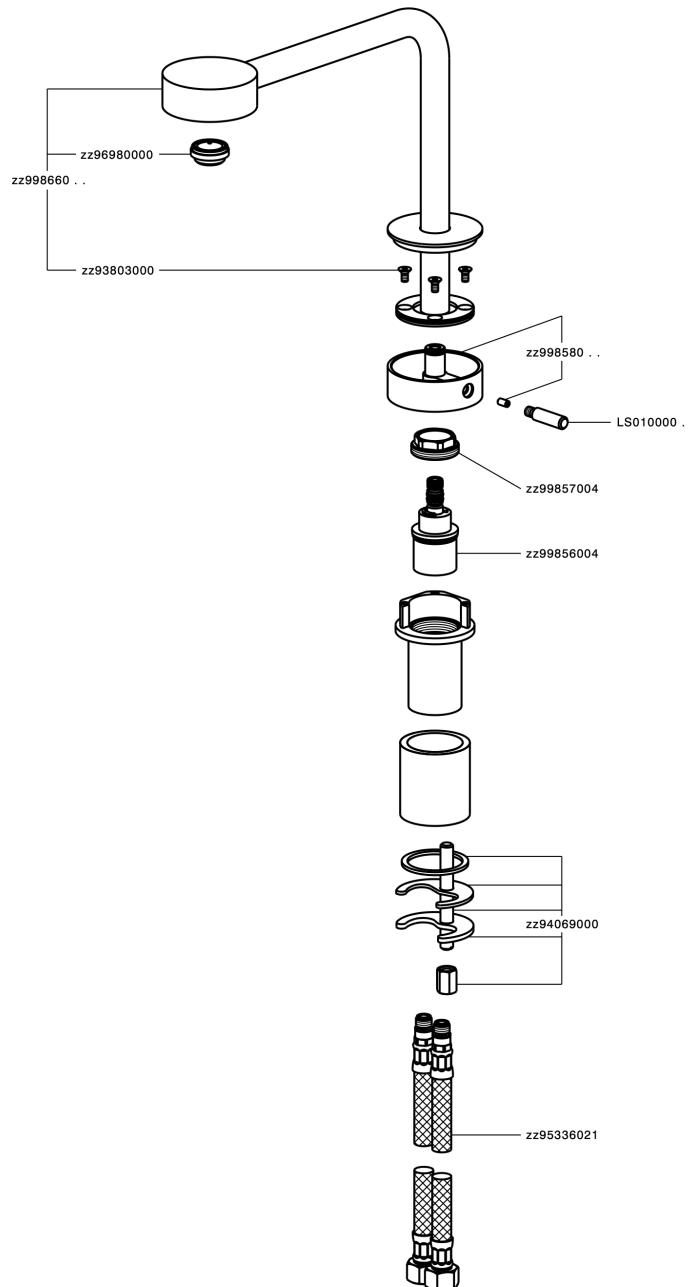

## Single lever 'high' washbasin mixer SLIM\_SM001730

MODEL **SM001730**

Single lever 'high' washbasin mixer, without automatic pop-up waste, G.3/8" stainless steel flexible hoses

### CHARACTERISTICS

Cartridge Spare Parts **ZZ99856004**

**27 mm Progressive single-lever cartridge**

## Single lever 'high' washbasin mixer SLIM\_SM001730

SM001730

<https://en.cisal.it/single-lever-high-washbasin-mixer-slim-sm001730>

2026-05-17