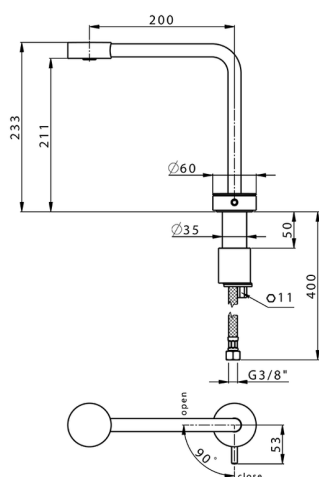

## Single lever 'high' washbasin mixer SLIM\_SM001730

MODEL **SM001730**

Single lever 'high' washbasin mixer, without automatic pop-up waste, G.3/8" stainless steel flexible hoses

### CHARACTERISTICS

Cartridge Spare Parts **ZZ99856004**

**27 mm Progressive single-lever cartridge**

## Single lever 'high' washbasin mixer SLIM\_SM001730

SM001730

<https://en.cisal.it/single-lever-high-washbasin-mixer-slim-sm001730>

2026-05-17