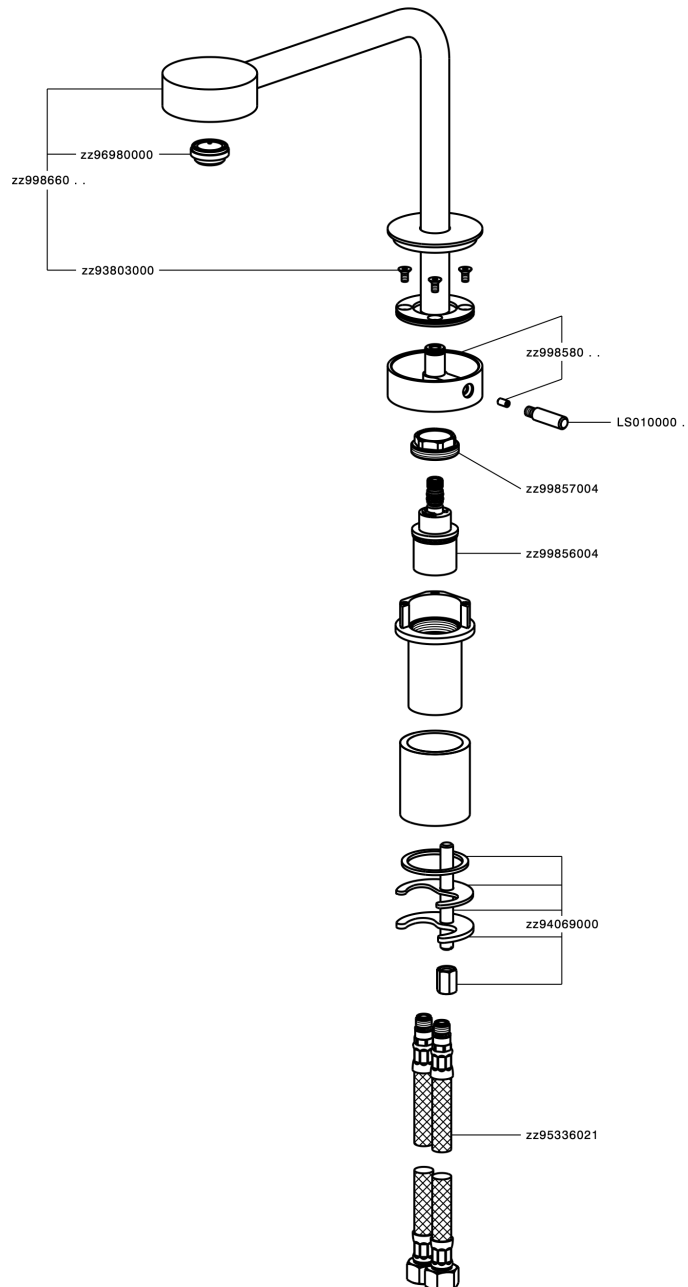

Single lever 'high' washbasin mixer SLIM_SM001730

SM001730

<https://en.cisal.it/single-lever-high-washbasin-mixer-slim-sm001730>

2026-06-14