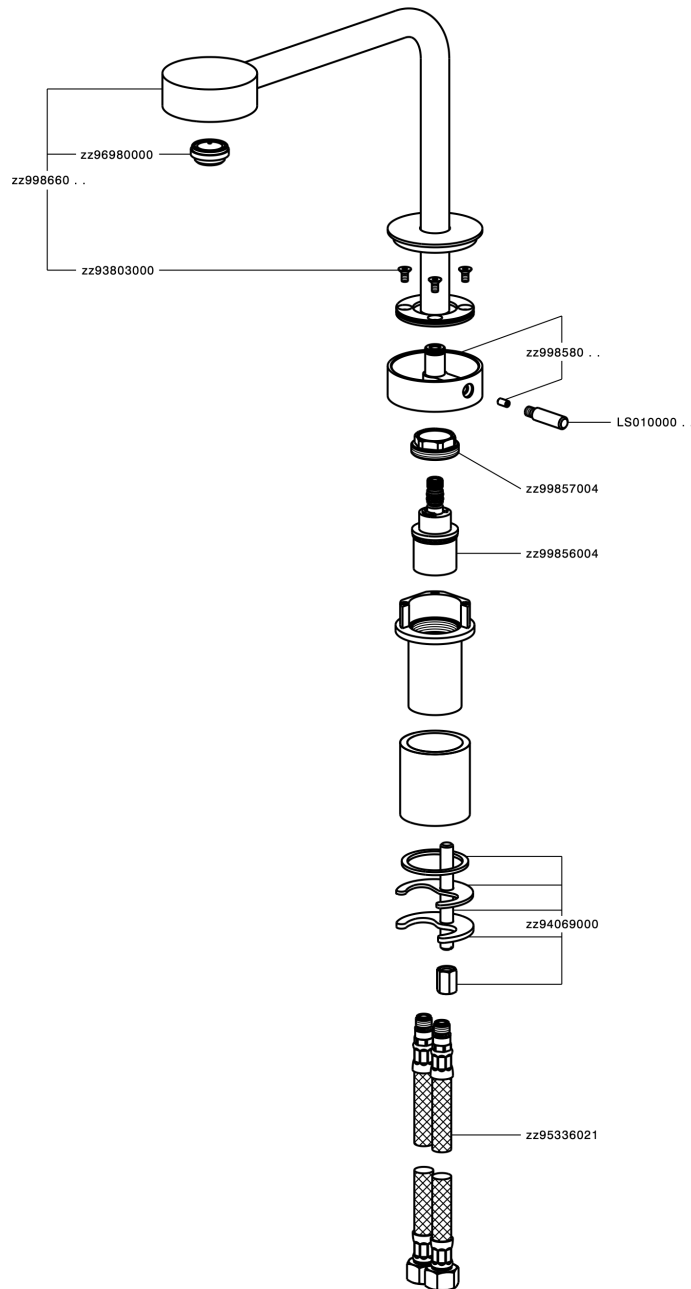

Single lever 'high' washbasin mixer SLIM_SM001730

SM001730

<https://en.cisal.it/single-lever-high-washbasin-mixer-slim-sm001730>

2026-06-14