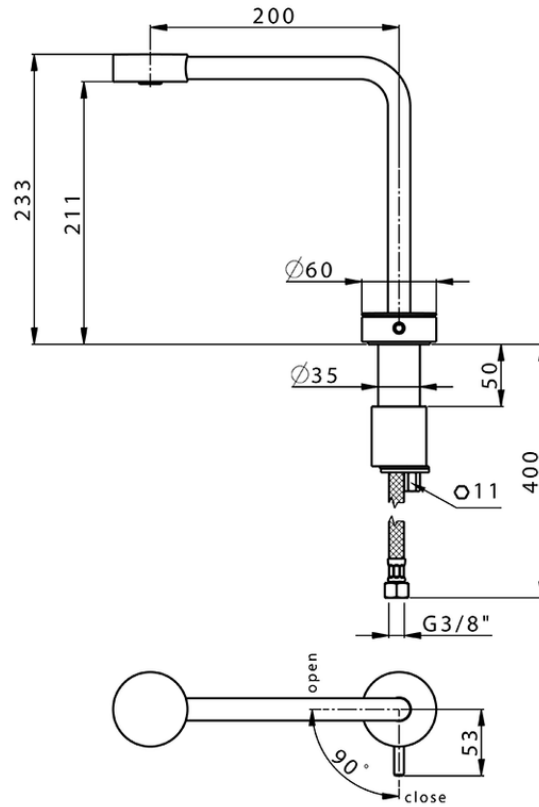

Single lever 'high' washbasin mixer SLIM_SM001730

SM001730

<https://en.cisal.it/single-lever-high-washbasin-mixer-slim-sm001730>

2026-05-17