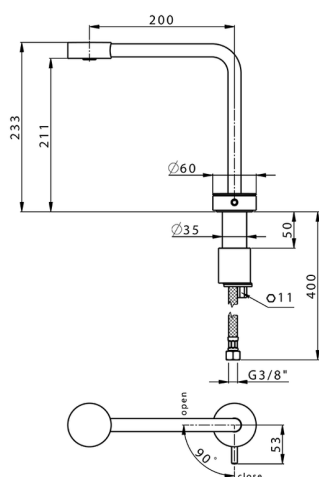

## Single lever 'high' washbasin mixer SLIM\_SM001730

MODEL **SM001730**

Single lever 'high' washbasin mixer, without automatic pop-up waste, G.3/8" stainless steel flexible hoses

### CHARACTERISTICS

Cartridge Spare Parts **ZZ99856004**

**27 mm Progressive single-lever cartridge**

## Single lever 'high' washbasin mixer SLIM\_SM001730

SM001730

<https://en.cisal.it/single-lever-high-washbasin-mixer-slim-sm001730>

2026-04-06