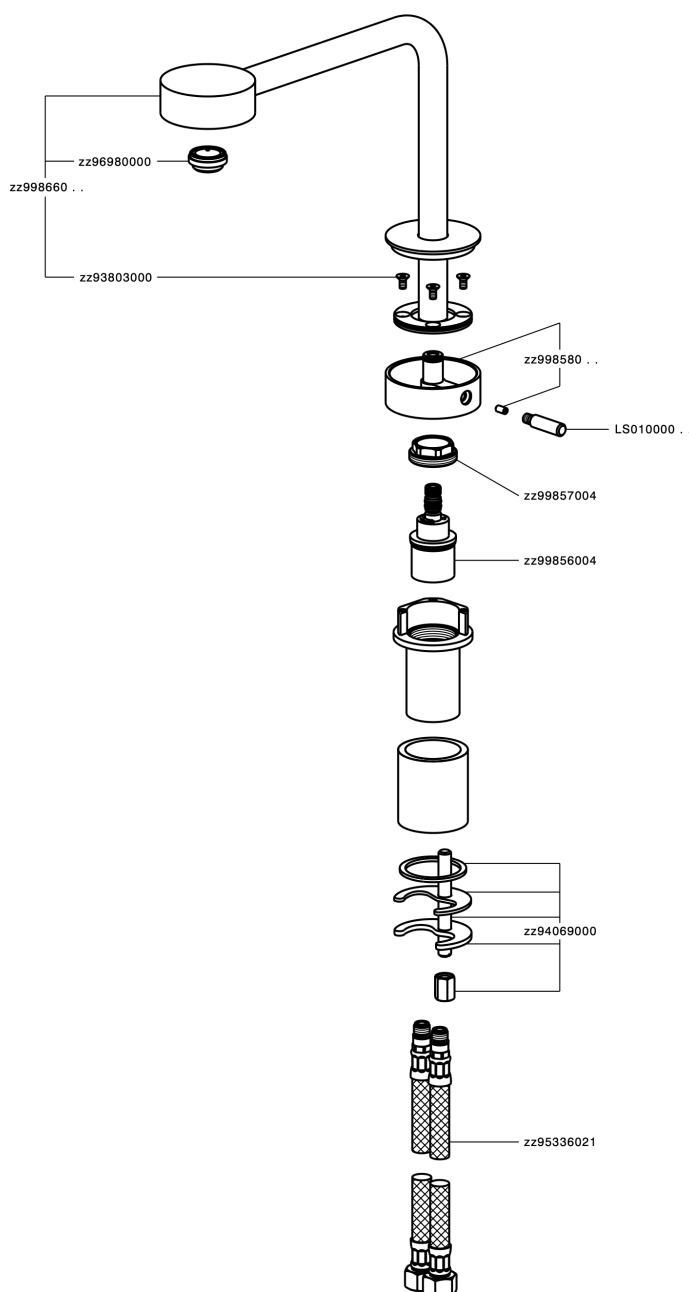

## Single lever 'high' washbasin mixer SLIM\_SM001730

MODEL **SM001730**

Single lever 'high' washbasin mixer, without automatic pop-up waste, G.3/8" stainless steel flexible hoses

### CHARACTERISTICS

Cartridge Spare Parts **ZZ99856004**

**27 mm Progressive single-lever cartridge**

## Single lever 'high' washbasin mixer SLIM\_SM001730

SM001730

<https://en.cisal.it/single-lever-high-washbasin-mixer-slim-sm001730>

2026-04-06