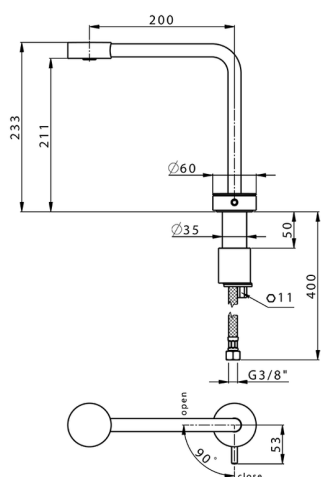

## Single lever 'high' washbasin mixer SLIM\_SM001730

MODEL **SM001730**

Single lever 'high' washbasin mixer, without automatic pop-up waste, G.3/8" stainless steel flexible hoses

### CHARACTERISTICS

Cartridge Spare Parts **ZZ99856004**

**27 mm Progressive single-lever cartridge**

## Single lever 'high' washbasin mixer SLIM\_SM001730

SM001730

<https://en.cisal.it/single-lever-high-washbasin-mixer-slim-sm001730>

2026-06-14