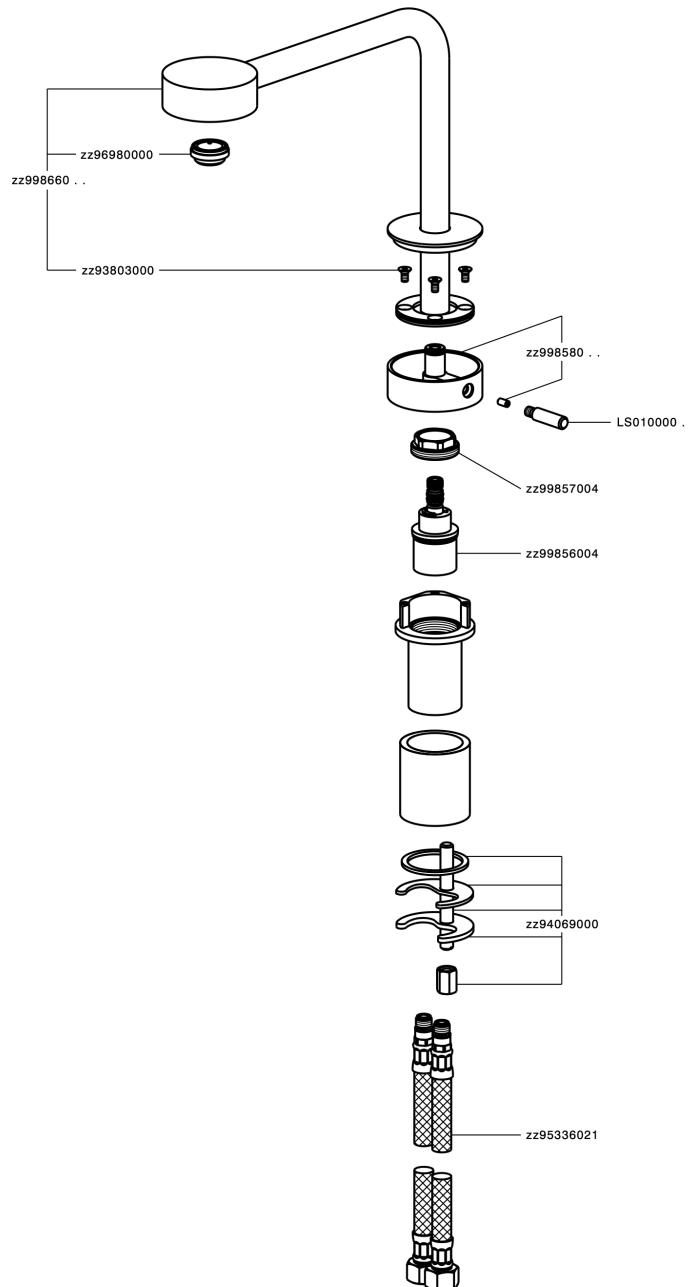

## Single lever 'high' washbasin mixer SLIM\_SM001730

MODEL **SM001730**

Single lever 'high' washbasin mixer, without automatic pop-up waste, G.3/8" stainless steel flexible hoses

### CHARACTERISTICS

Cartridge Spare Parts **ZZ99856004**

**27 mm Progressive single-lever cartridge**

## Single lever 'high' washbasin mixer SLIM\_SM001730

SM001730

<https://en.cisal.it/single-lever-high-washbasin-mixer-slim-sm001730>

2026-06-14