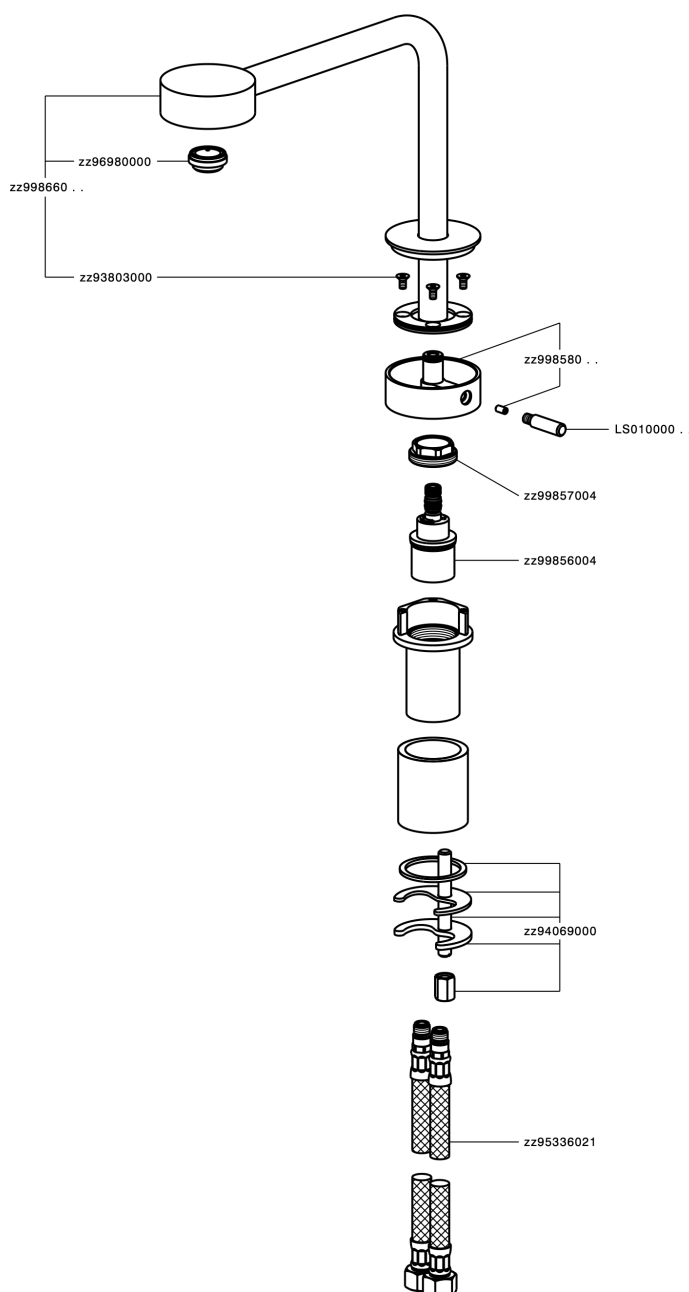

Single lever 'high' washbasin mixer SLIM_SM001730

SM001730

<https://en.cisal.it/single-lever-high-washbasin-mixer-slim-sm001730>

2026-04-06