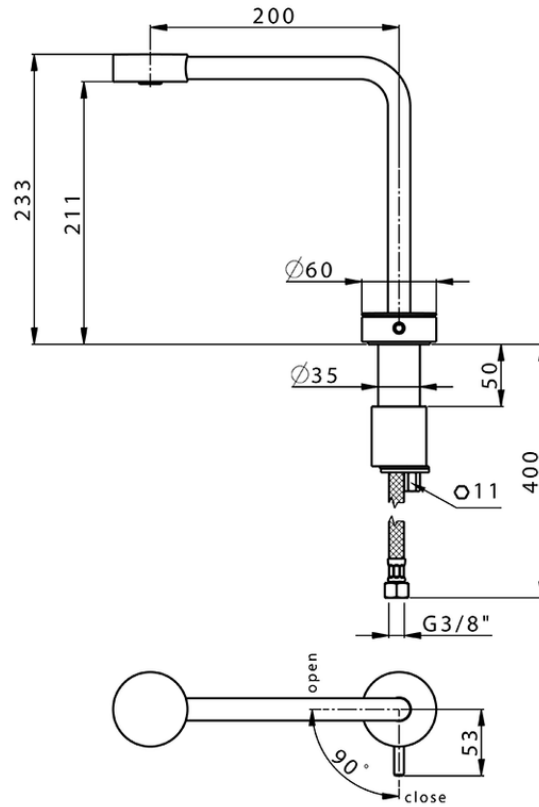

Single lever 'high' washbasin mixer SLIM_SM001730

SM001730

<https://en.cisal.it/single-lever-high-washbasin-mixer-slim-sm001730>

2026-06-13