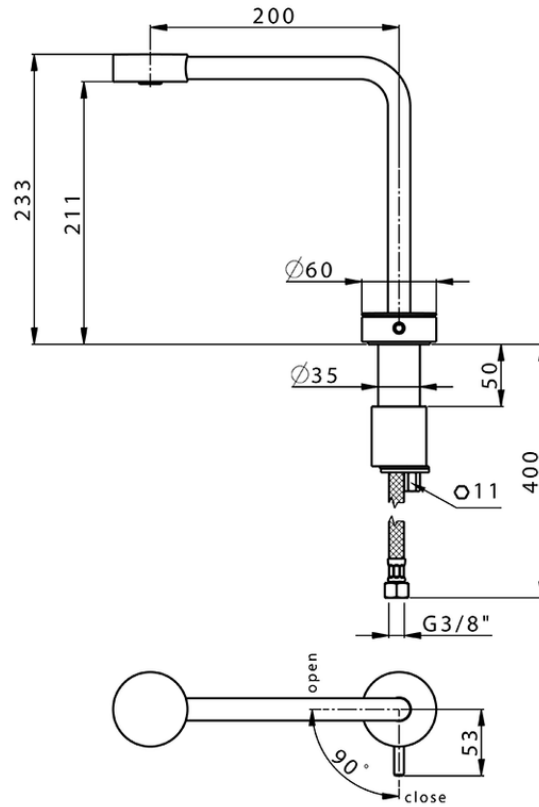

Single lever 'high' washbasin mixer SLIM_SM001730

SM001730

<https://en.cisal.it/single-lever-high-washbasin-mixer-slim-sm001730>

2026-04-26