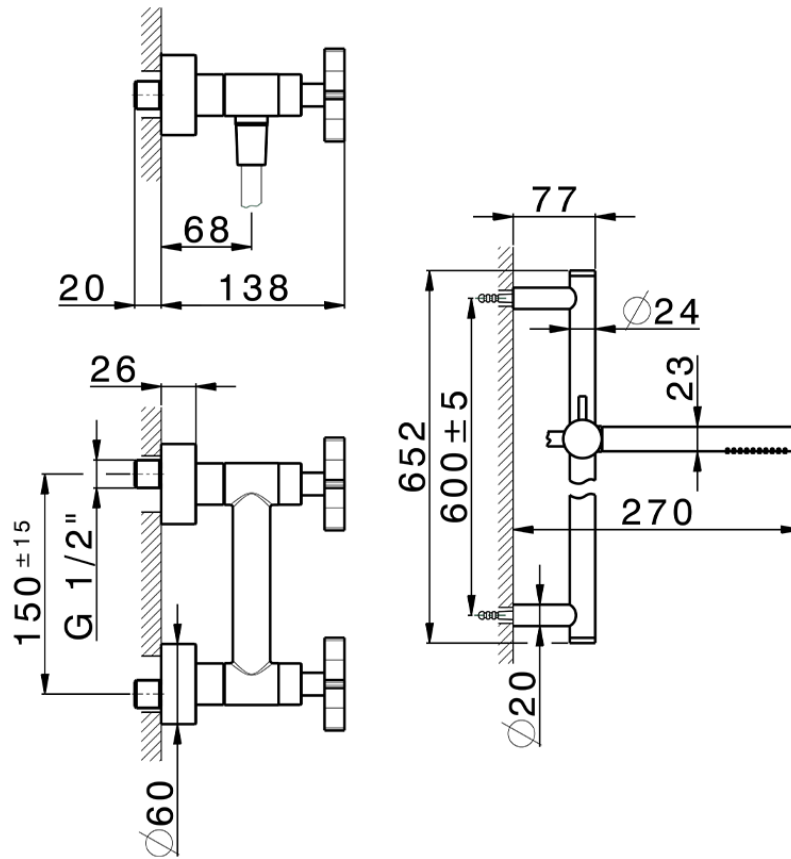

Shower mixer, full equipment GRACE_GS000460

GS000460

<https://en.cisal.it/shower-mixer-full-equipment-grace-gs000460>

2026-04-06