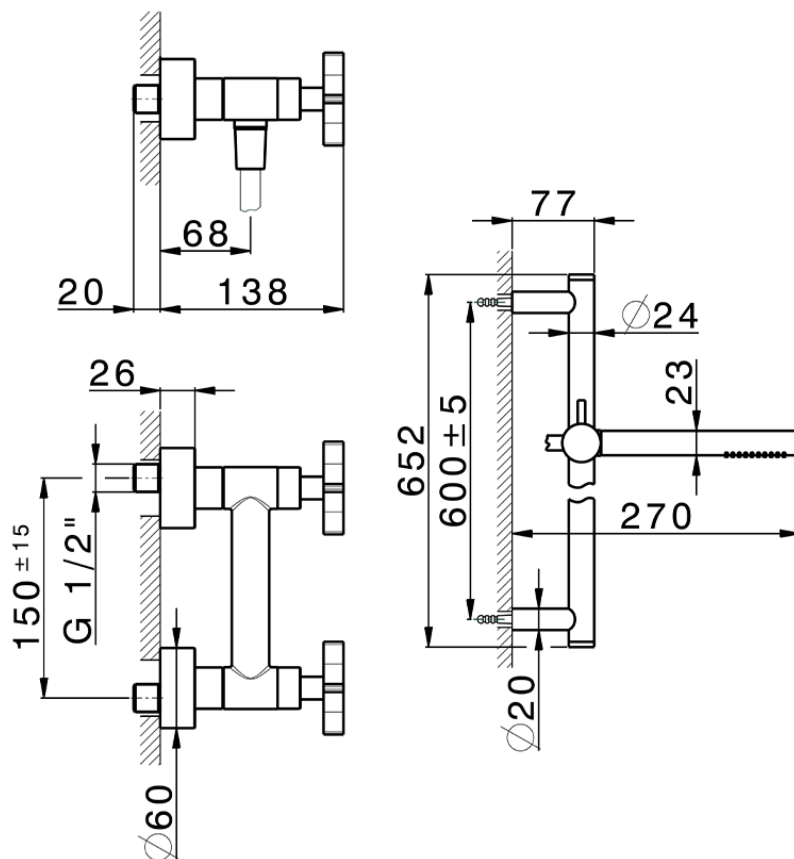

Shower mixer, full equipment GRACE_GS000460

GS000460

<https://en.cisal.it/shower-mixer-full-equipment-grace-gs000460>

2026-06-13