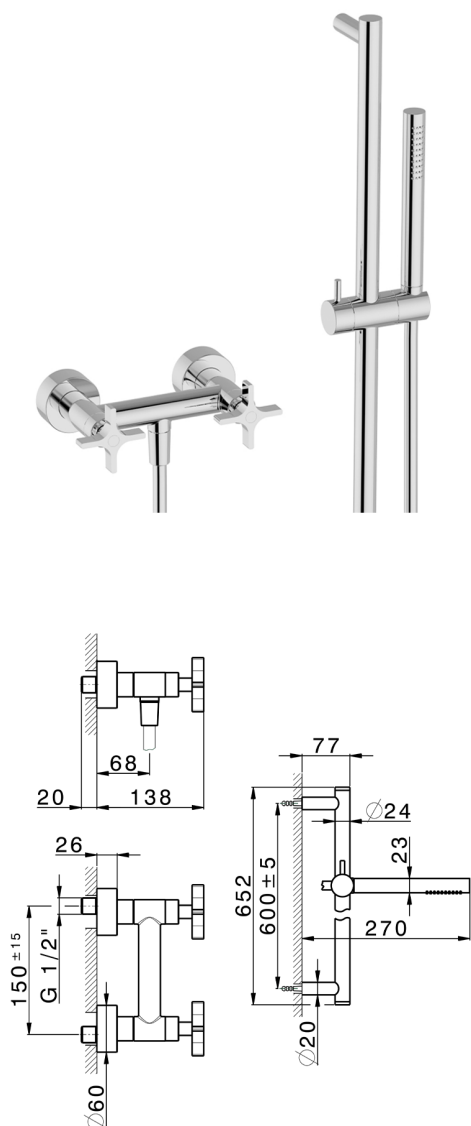

## Shower mixer, full equipment GRACE\_GS000460

MODEL **GS000460**

Shower mixer, full equipment, 60 cm slide rail kit with sliding bracket, 22,5 mm Brass One Spray handshower, 150 cm SUPREME smooth flexible hose

### AVAILABLE FINISHINGS

-  **21** 21 Chrome
-  **2F** 2F Brushed Nickel
-  **2W** 2W Brushed Gold
-  **5H** 5H Dark Brass Brushed
-  **5L** 5L Brushed Black Titanium
-  **6T** 6T Chrome/Matt Black