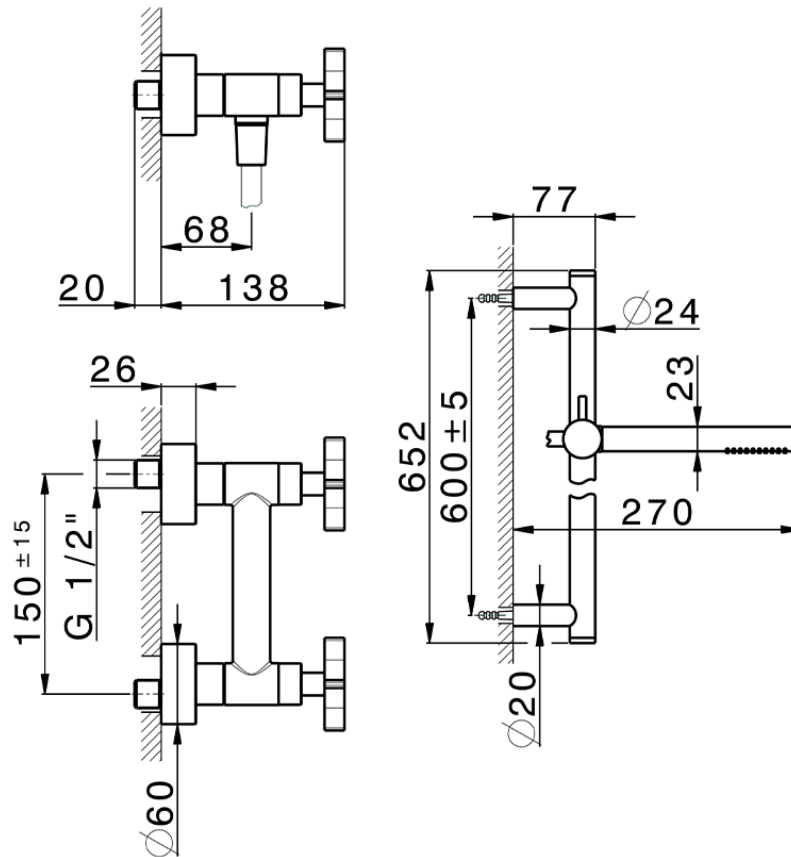

Shower mixer, full equipment GRACE_GS000460

GS000460

<https://en.cisal.it/shower-mixer-full-equipment-grace-gs000460>

2026-06-26