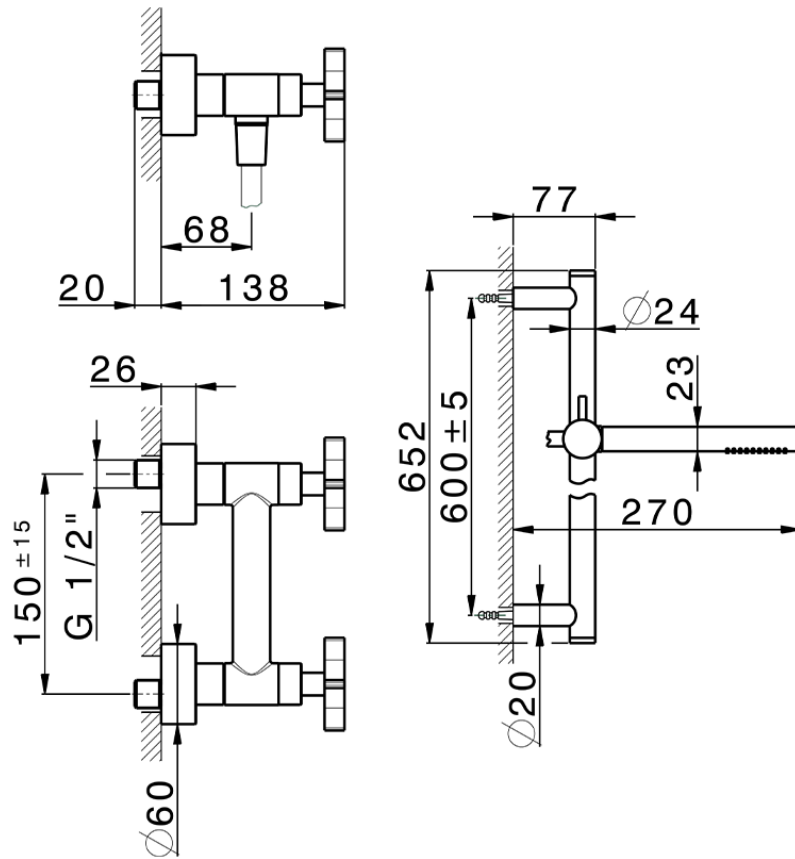

## Shower mixer, full equipment GRACE\_GS000460

GS000460

<https://en.cisal.it/shower-mixer-full-equipment-grace-gs000460>

2026-04-06