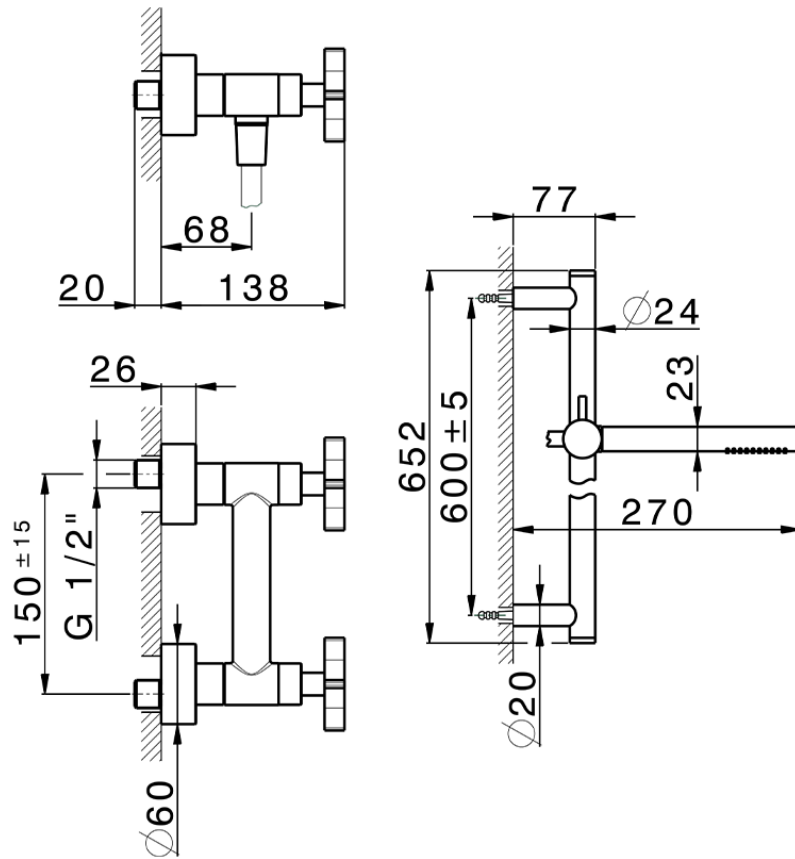

Shower mixer, full equipment GRACE_GS000460

GS000460

<https://en.cisal.it/shower-mixer-full-equipment-grace-gs000460>

2026-06-06