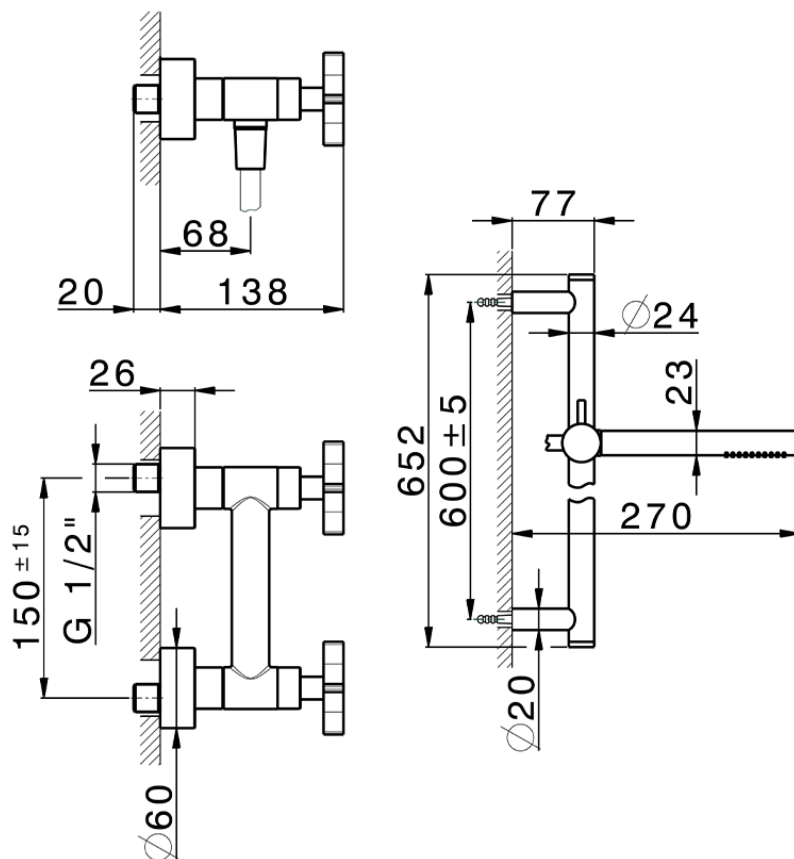

Shower mixer, full equipment GRACE_GS000460

GS000460

<https://en.cisal.it/shower-mixer-full-equipment-grace-gs000460>

2026-04-26