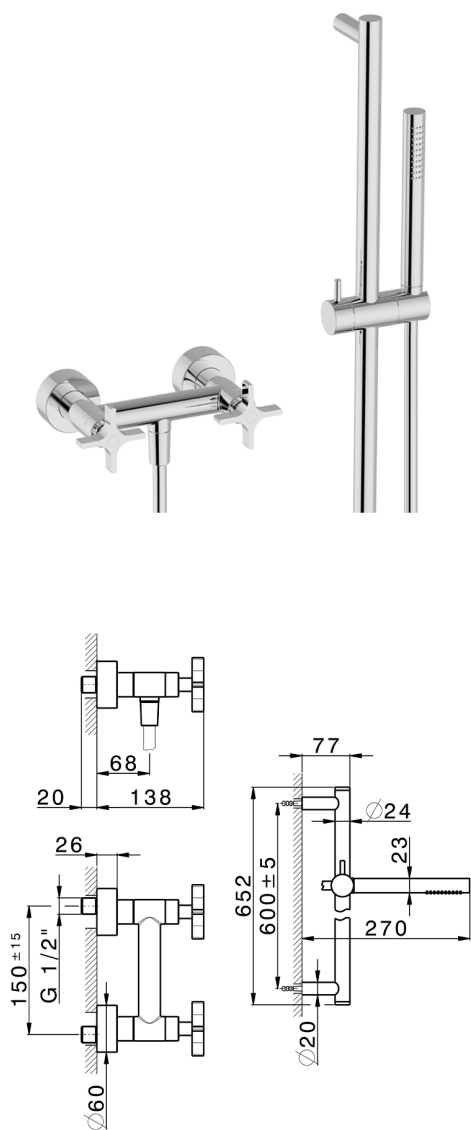

## Shower mixer, full equipment GRACE\_GS000460

MODEL **GS000460**

Shower mixer, full equipment, 60 cm slide rail kit with sliding bracket, 22,5 mm Brass One Spray handshower, 150 cm SUPREME smooth flexible hose

### AVAILABLE FINISHINGS

-  **21** 21 Chrome
-  **2F** 2F Brushed Nickel
-  **2W** 2W Brushed Gold
-  **5H** 5H Dark Brass Brushed
-  **5L** 5L Brushed Black Titanium
-  **6T** 6T Chrome/Matt Black