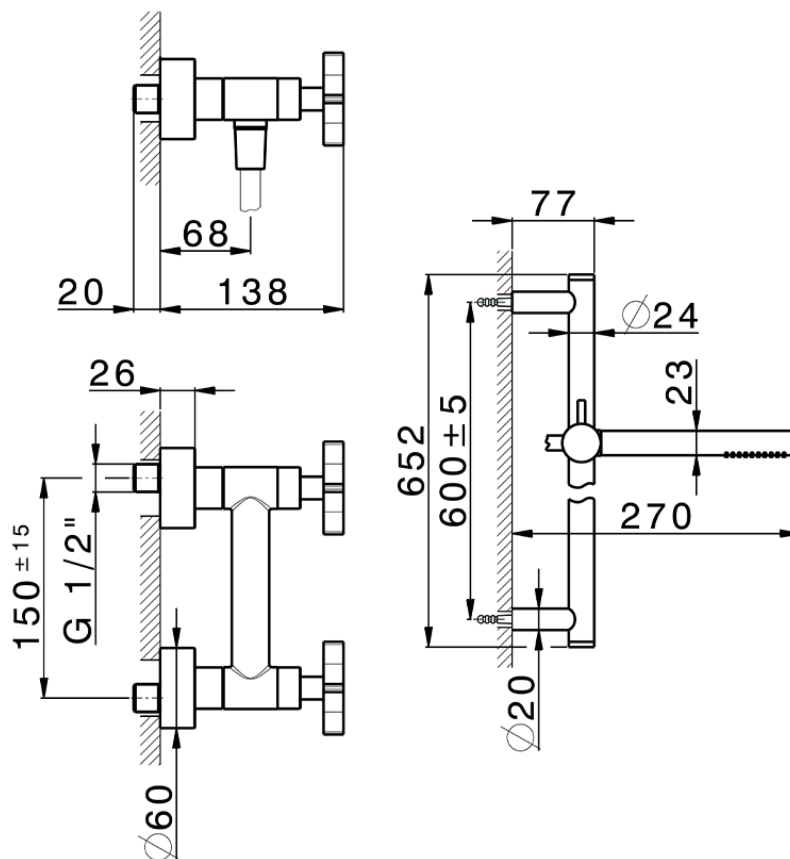

Shower mixer, full equipment GRACE_GS000460

GS000460

<https://en.cisal.it/shower-mixer-full-equipment-grace-gs000460>

2026-06-14