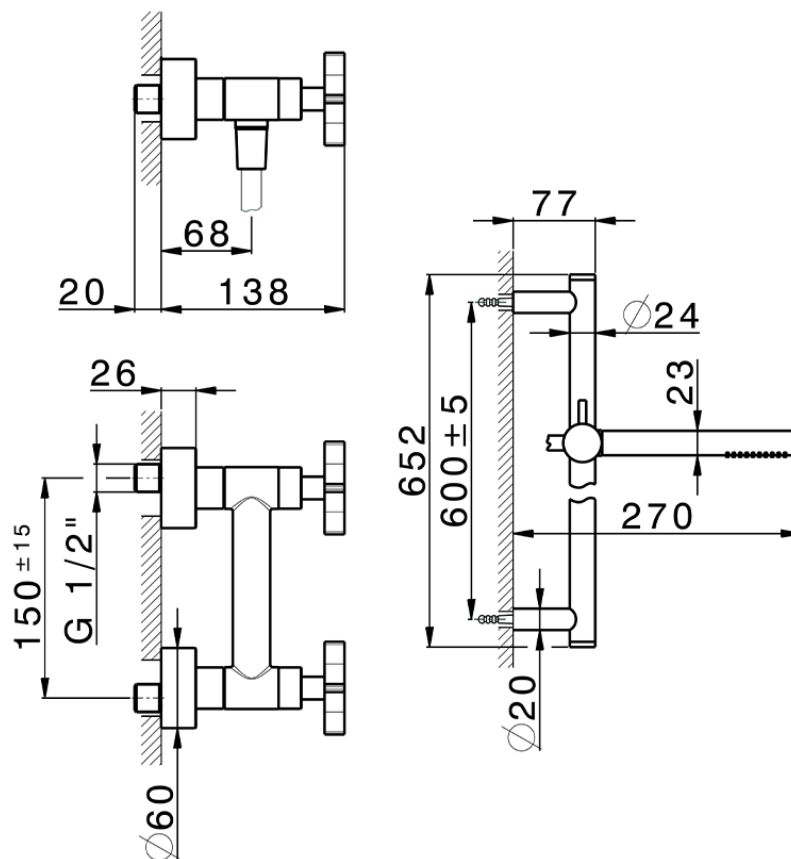

## Shower mixer, full equipment GRACE\_GS000460

GS000460

<https://en.cisal.it/shower-mixer-full-equipment-grace-gs000460>

2026-05-17