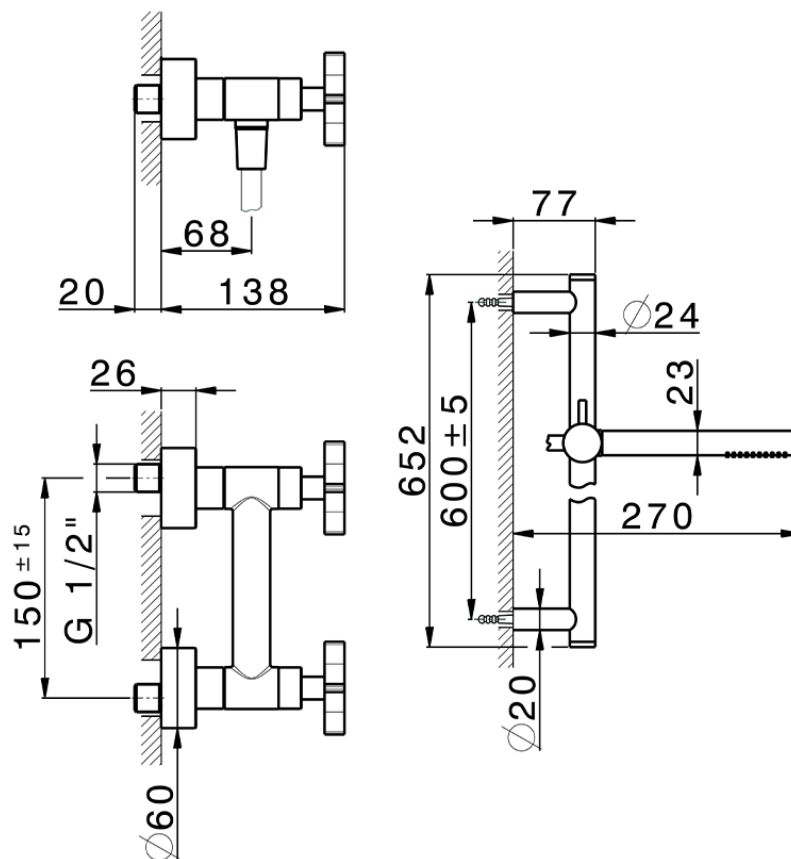

Shower mixer, full equipment GRACE_GS000460

GS000460

<https://en.cisal.it/shower-mixer-full-equipment-grace-gs000460>

2026-06-14