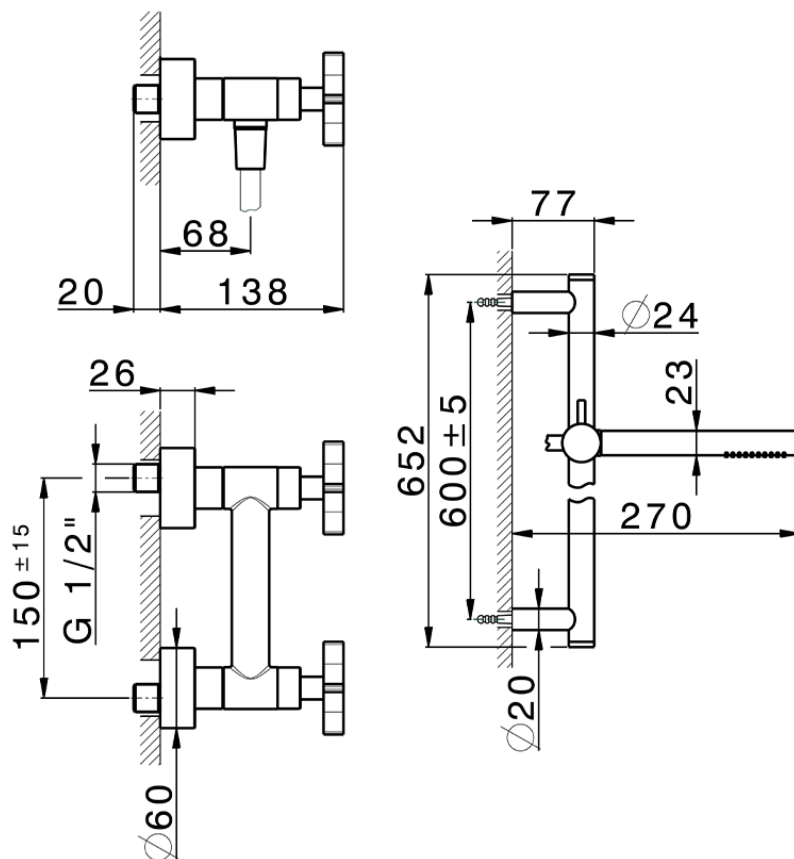

Shower mixer, full equipment GRACE_GS000460

GS000460

<https://en.cisal.it/shower-mixer-full-equipment-grace-gs000460>

2026-05-17