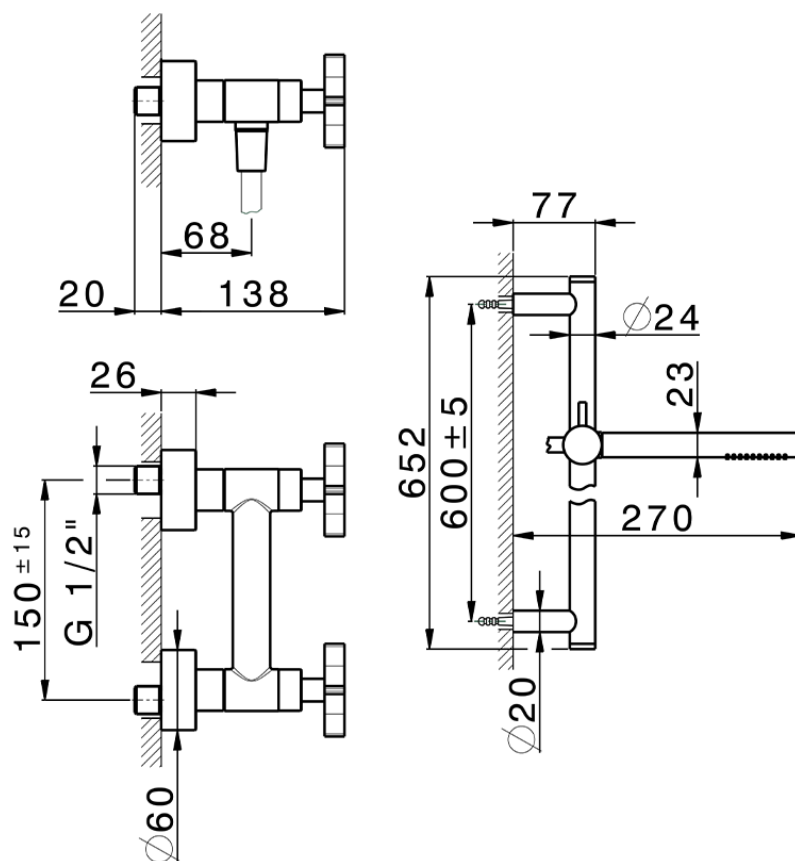

Shower mixer, full equipment GRACE_GS000460

GS000460

<https://en.cisal.it/shower-mixer-full-equipment-grace-gs000460>

2026-06-13