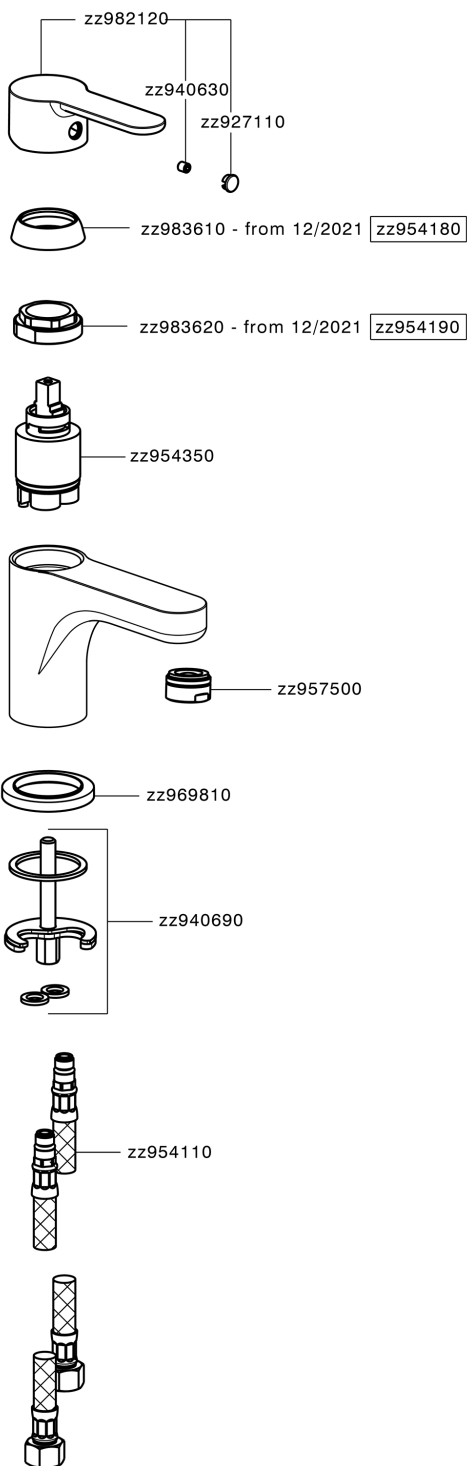

## Single lever washbasin mixer EnergySave TENDER\_C2000545

C2000545

<https://en.cisal.it/single-lever-washbasin-mixer-energysave-tender-c2000545>

2024-12-04