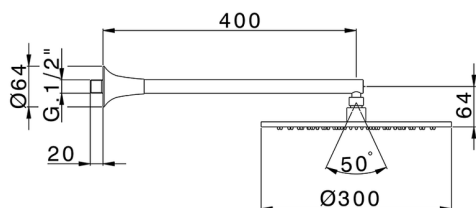

Shower arm with showerhead VITA_VI013190

MODEL **VI013190**

Shower arm with showerhead, 300 mm round showerhead 8 mm thick BRASS, 400 mm shower arm

AVAILABLE FINISHINGS

- **21** 21 Chrome
- **2Q** 2Q Black Titanium
- **40** 40 Matt Black
- **4Q** 4Q Matt White

CHARACTERISTICS

2026-04-04