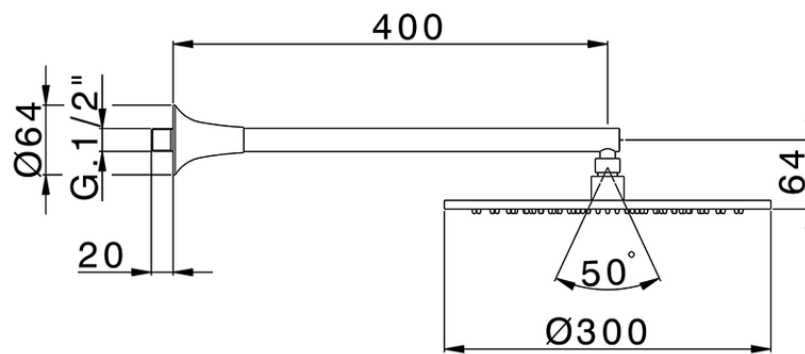

Shower arm with showerhead VITA_VI013190

VI013190

<https://en.cisal.it/shower-arm-with-showerhead-vita-vi013190>

2026-05-15