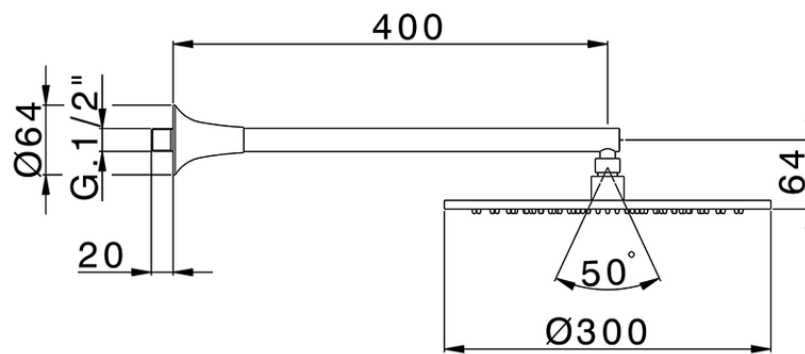

Shower arm with showerhead VITA_VI013190

VI013190

<https://en.cisal.it/shower-arm-with-showerhead-vita-vi013190>

2026-04-04