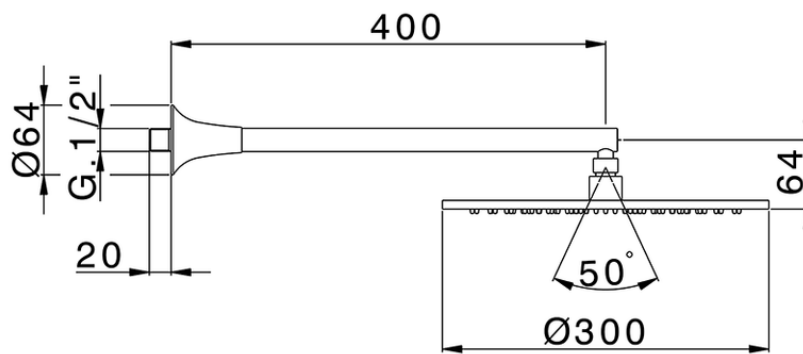

**Shower arm with showerhead VITA\_VI013190**

VI013190

<https://en.cisal.it/shower-arm-with-showerhead-vita-vi013190>

2026-04-24