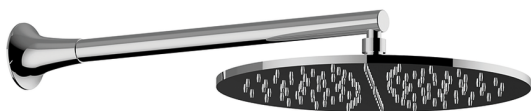

## Shower arm with showerhead VITA\_VI013190

MODEL **VI013190**

Shower arm with showerhead, 300 mm round showerhead 8 mm thick BRASS, 400 mm shower arm

### AVAILABLE FINISHINGS

-  **21** 21 Chrome
-  **2Q** 2Q Black Titanium
-  **40** 40 Matt Black
-  **4Q** 4Q Matt White